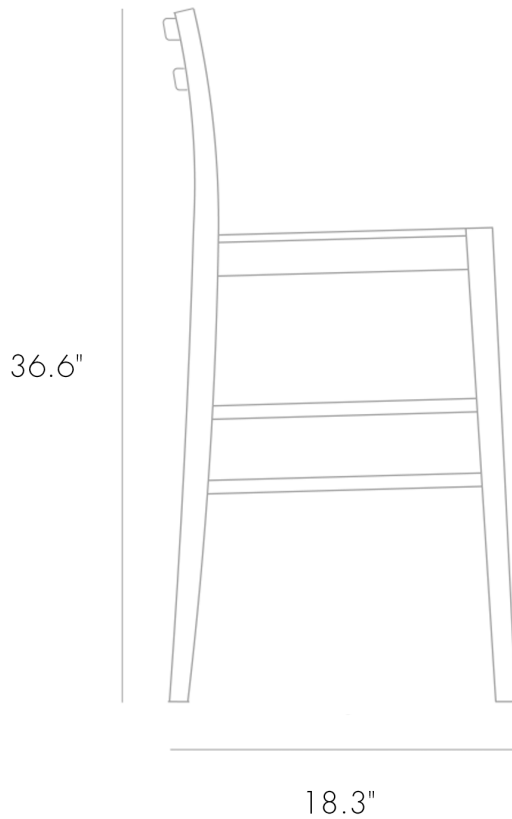

AVERY UPHOLSTERED BAR STOOL

PINCH

DESIGNER
Pinch

ORIGIN
United Kingdom

PRODUCTION
Made to Order

DATE
2018

UPHOLSTERY REQUIREMENTS
2 Yards

MATERIALS
European Oak With White Oil or Black American Walnut with clear oil finish.

DIMENSIONS
L 18.7" x W 18.3" x H 36.6"
Seat Height: 25.2"
Seat Depth: 16.3"