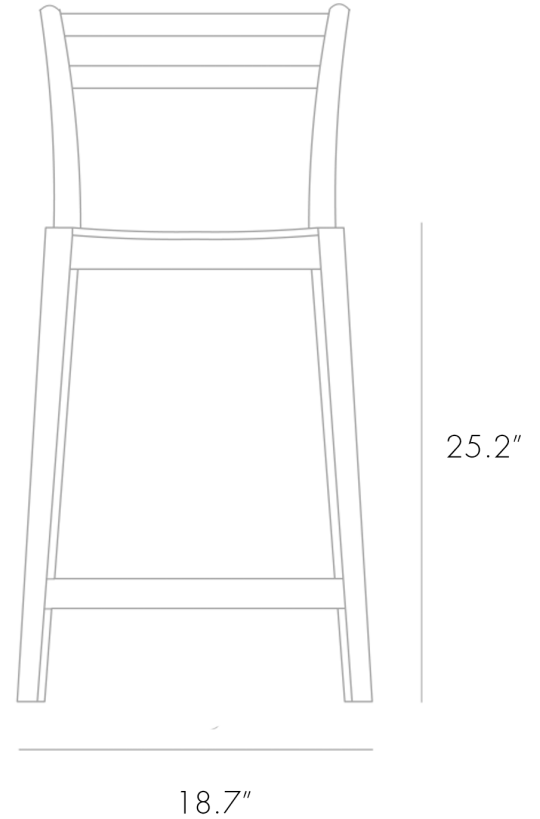

AVERY UPHOLSTERED BAR STOOL

PINCH

DESIGNER
Pinch

ORIGIN
United Kingdom

PRODUCTION
Made to Order

DATE
2018

UPHOLSTERY REQUIREMENTS
2 Yards

MATERIALS
European Oak With White Oil or Black American Walnut with clear oil finish.

DIMENSIONS
L 18.7" x W 18.3" x H 36.6"
Seat Height: 25.2"
Seat Depth: 16.3"