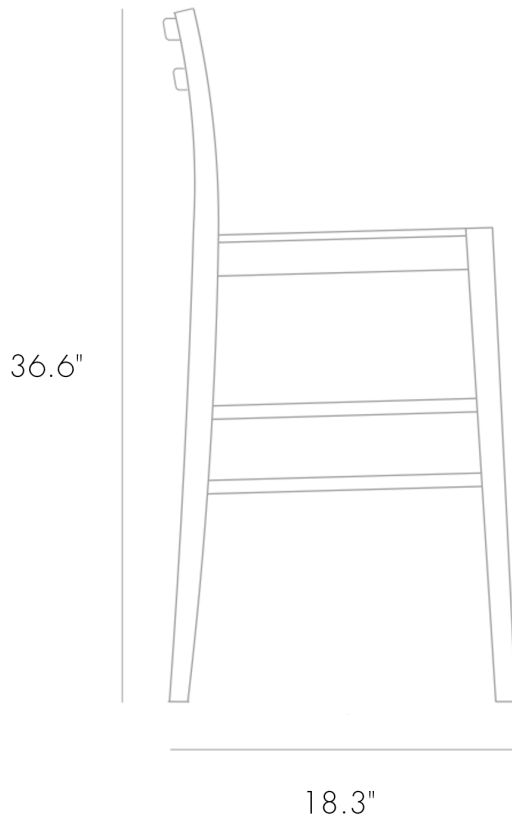

AVERY UPHOLSTERED BAR STOOL

PINCH

DESIGNER

Pinch

ORIGIN

United Kingdom

PRODUCTION

Made to Order

DATE

2018

UPHOLSTERY REQUIREMENTS

1m plain/1.5m patterned fabric or
1.5msq leather.

MATERIALS

European Oak With White Oil or
Black American Walnut with clear oil finish.

DIMENSIONS

W 18.7" x D 18.3" x H 36.6"

Seat height: 25.2"

Seat depth: 16.3"