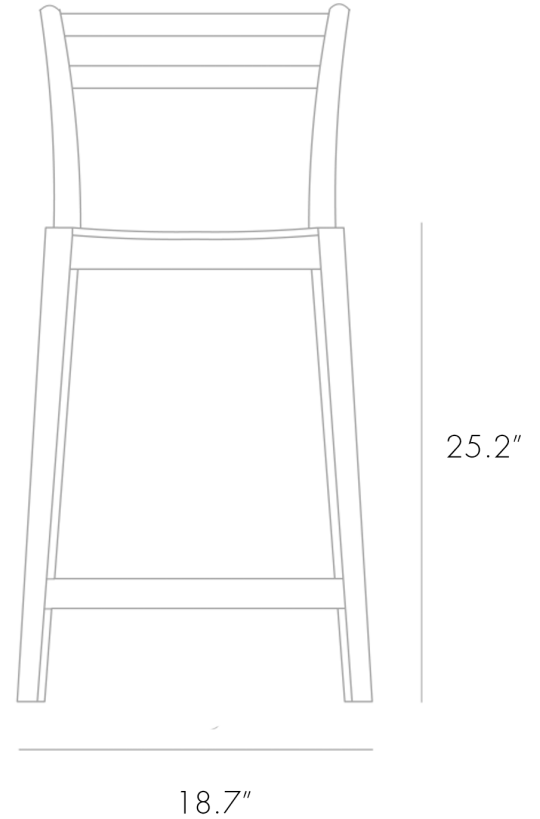

AVERY UPHOLSTERED BAR STOOL

PINCH

DESIGNER

Pinch

ORIGIN

United Kingdom

PRODUCTION

Made to Order

DATE

2018

UPHOLSTERY REQUIREMENTS

1m plain/1.5m patterned fabric or
1.5msq leather.

MATERIALS

European Oak With White Oil or
Black American Walnut with clear oil finish.

DIMENSIONS

W 18.7" x D 18.3" x H 36.6"

Seat height: 25.2"

Seat depth: 16.3"