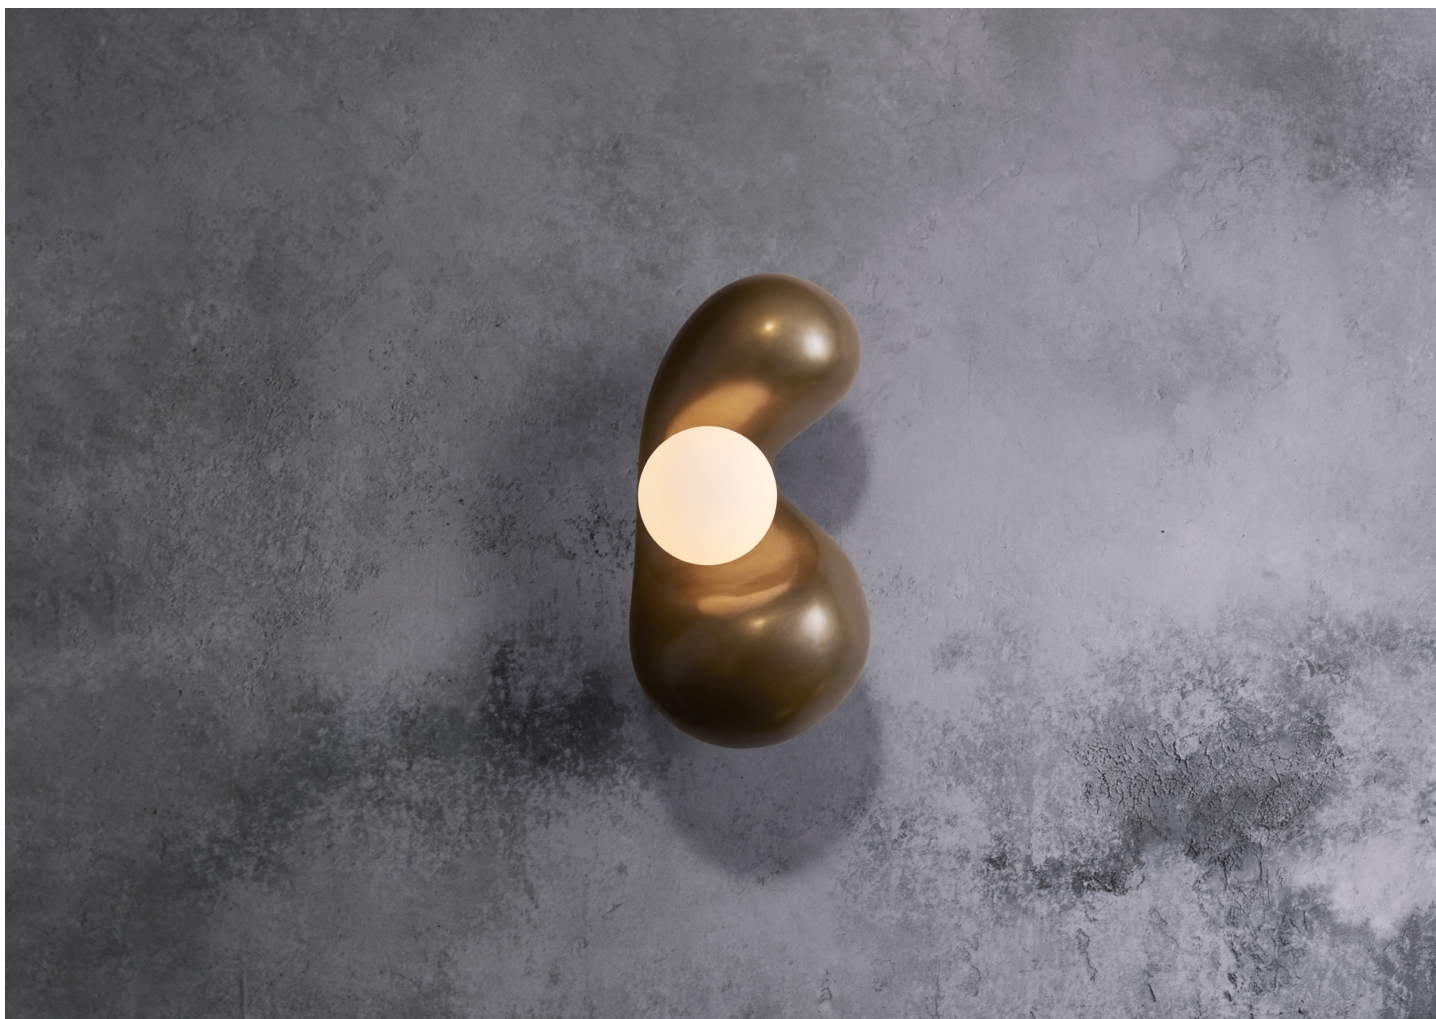

BABY SCONCE

ANNA KARLIN

DESIGNER

Anna Karlin

ORIGIN

United States

PRODUCTION

Made to Order

CERTIFICATIONS

UL

MATERIALS

Cast Bronze, Glass, Brass.

DIMENSIONS

W 6.6" x D 9" x H 14"

ILLUMINATION

120V: G9 LED - 4.5W (Max 75W) - 2700K - 450lm - Dimmable.

BACKPLATE

Dia. 4.75"