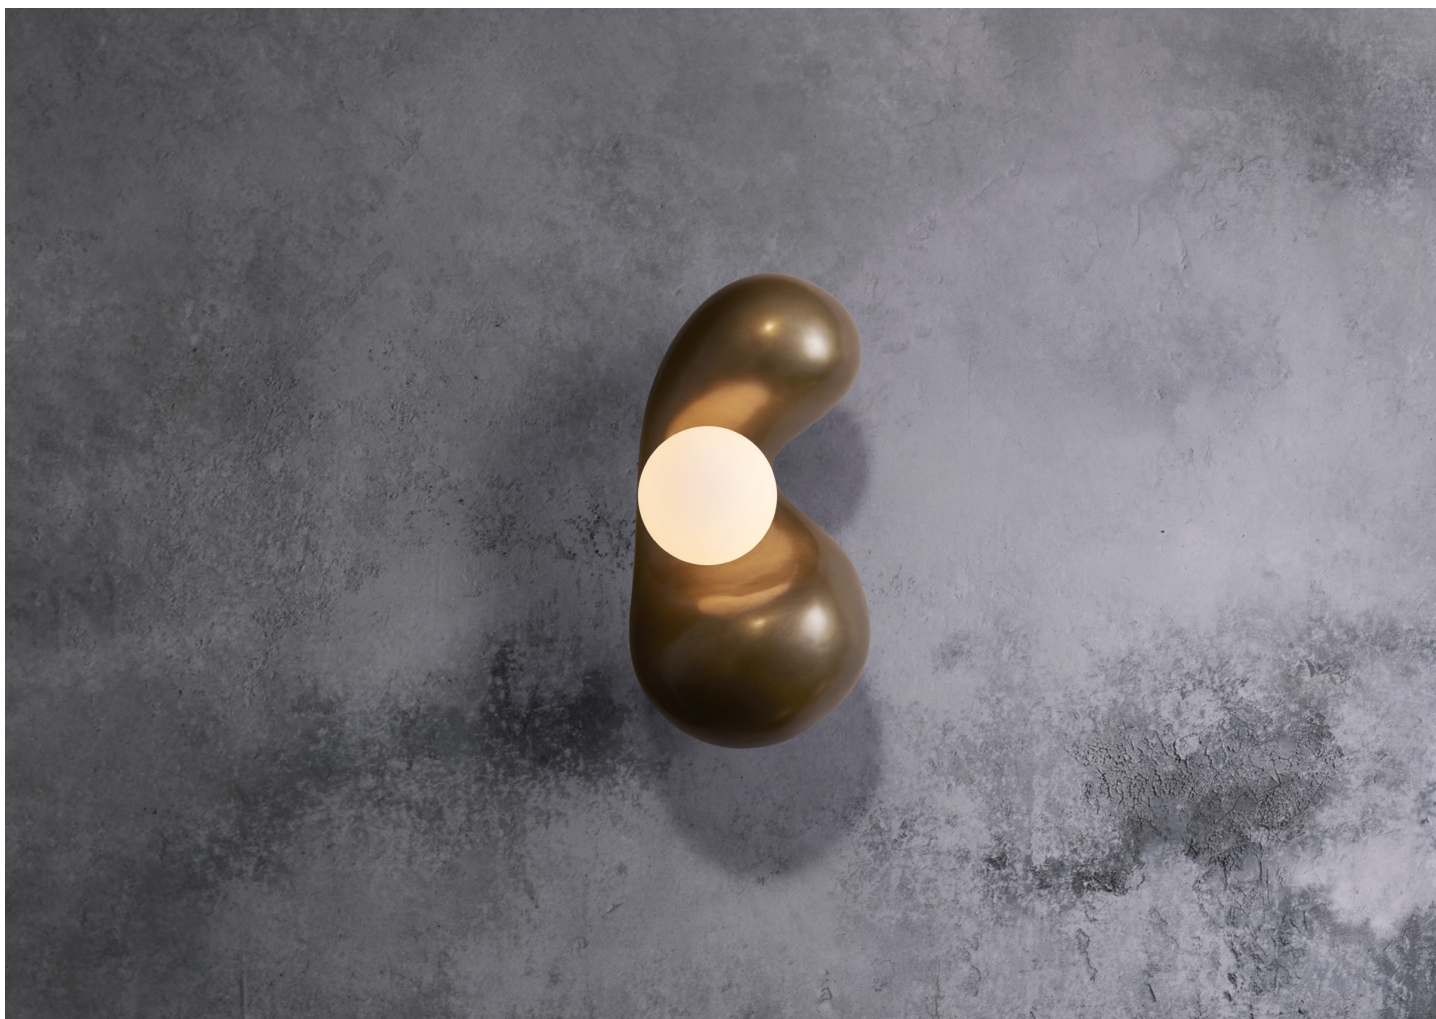

BABY SCONCE

ANNA KARLIN

DESIGNER
Anna Karlin

ORIGIN
United States

PRODUCTION
Made to Order

CERTIFICATIONS
UL

MATERIALS
Cast Bronze, Glass, Brass.

DIMENSIONS
W 6.6" x D 9" x H 14"

ILLUMINATION
120V: G9 LED - 4.5W (Max 75W) - 2700K - 450lm - Dimmable.

BACKPLATE
Dia. 4.75"