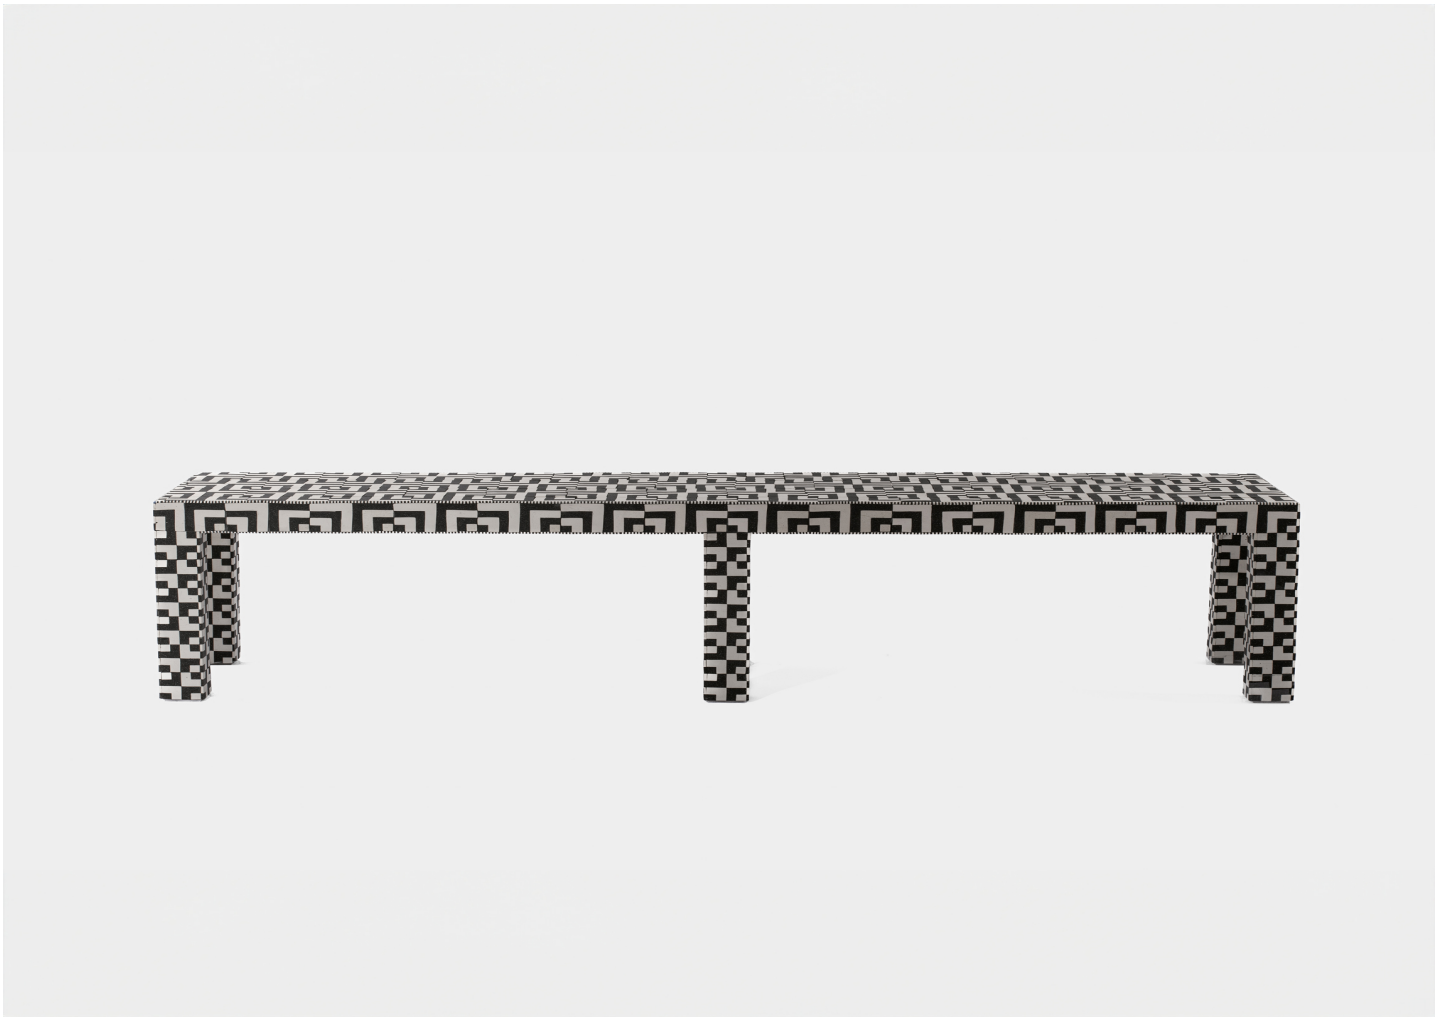

MEANDER BENCH

CODY HOYT

DESIGNER
Cody Hoyt

ORIGIN
United States

PRODUCTION
One of a Kind

DATE
2023

MATERIALS
Wood Frame Covered in Ceramic Tiles.

DIMENSIONS
L 72" x W 18" x H 18"