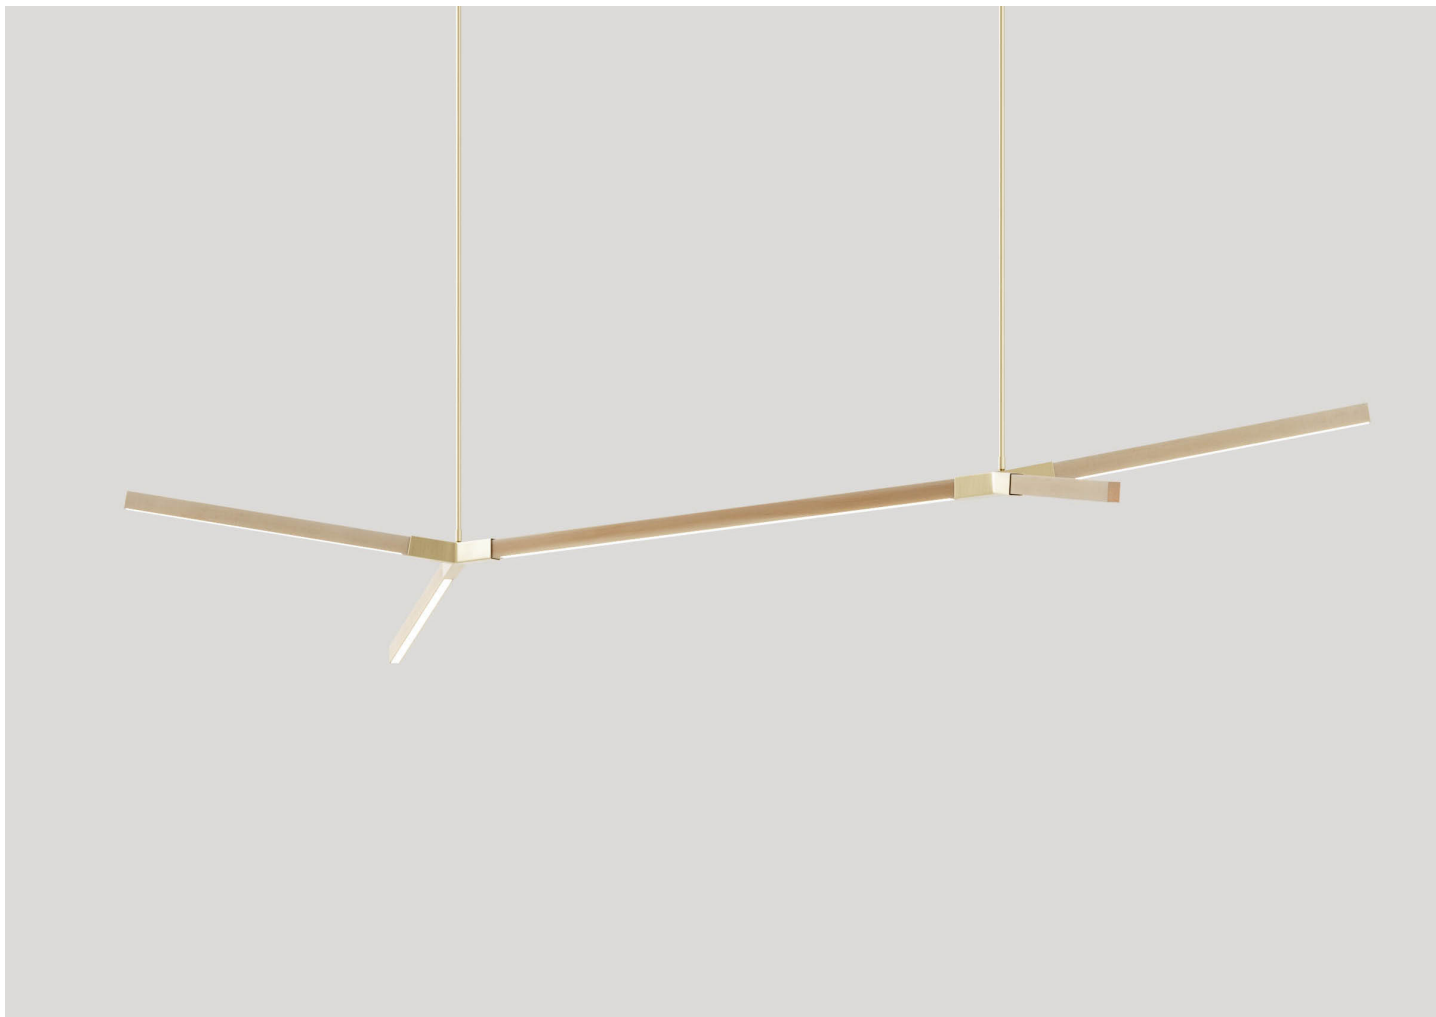

BIG DOUBLE BOUGH

STICKBULB

DESIGNER

Stickbulb

ORIGIN

United States

PRODUCTION

Made to Order

DATE

2018

WEIGHT

36 lbs.

CERTIFICATIONS

UL, cUL, CE.

MATERIALS

Maple, American Walnut, or Ebonized Oak. Metal hardware available in a range of finish options.

DIMENSIONS

Canopy: L 58" x W 5.5" x H 1.5"

Fixture: L 94" x W 29" x H 10"

Overall Height: Site adjustable up to 36"

ILLUMINATION

LED - 25W - 3000K - 762lm - 94 CRI - Dimmable.

Input voltage: 120V 50-60hz (Forward phase dimming) or 120V-277V 50-60hz (3-wire dimming) available. Please inquire for other color temperatures.

SUSPENSION

Two site adjustable 36" length stems are included with purchase. Additional stem lengths are available for an additional cost, please inquire directly.