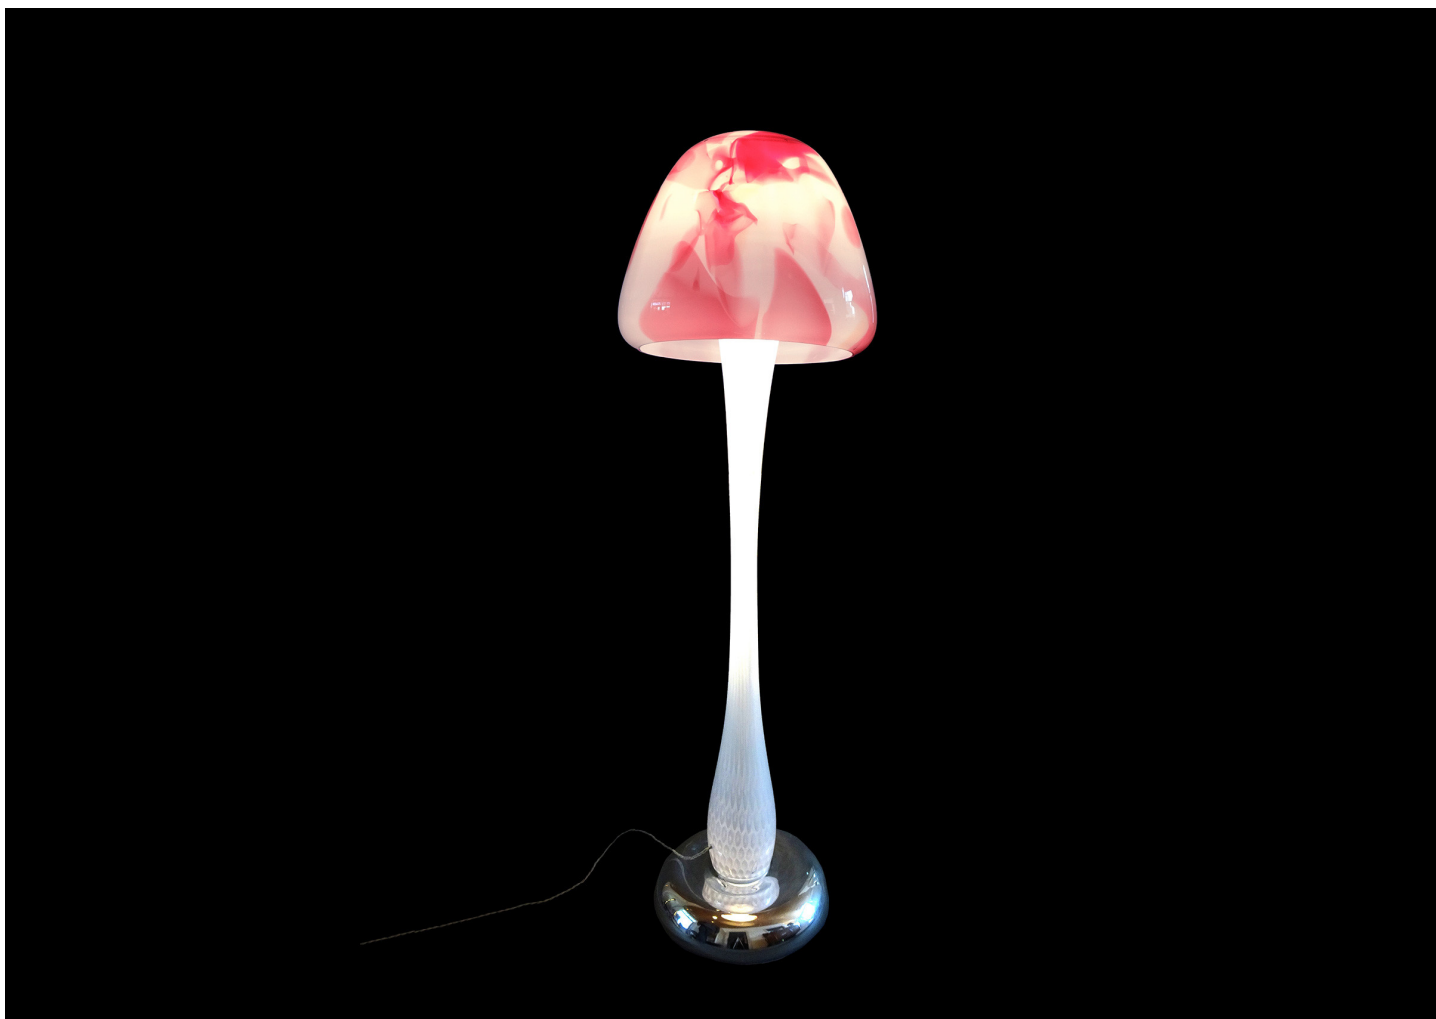

# BIG MUSHROOM LAMP LARGE ORANGE/WHITE

ARNOUT VISSER

DESIGNER  
Arnout Visser

ORIGIN  
Made in Bohemen.

PRODUCTION  
One of a Kind

MATERIALS  
Blown glass.

DIMENSIONS  
Shade Dia 17" x Base Dia 15" x H 62"

CARE  
Shipping will be quoted upon confirmation of order.