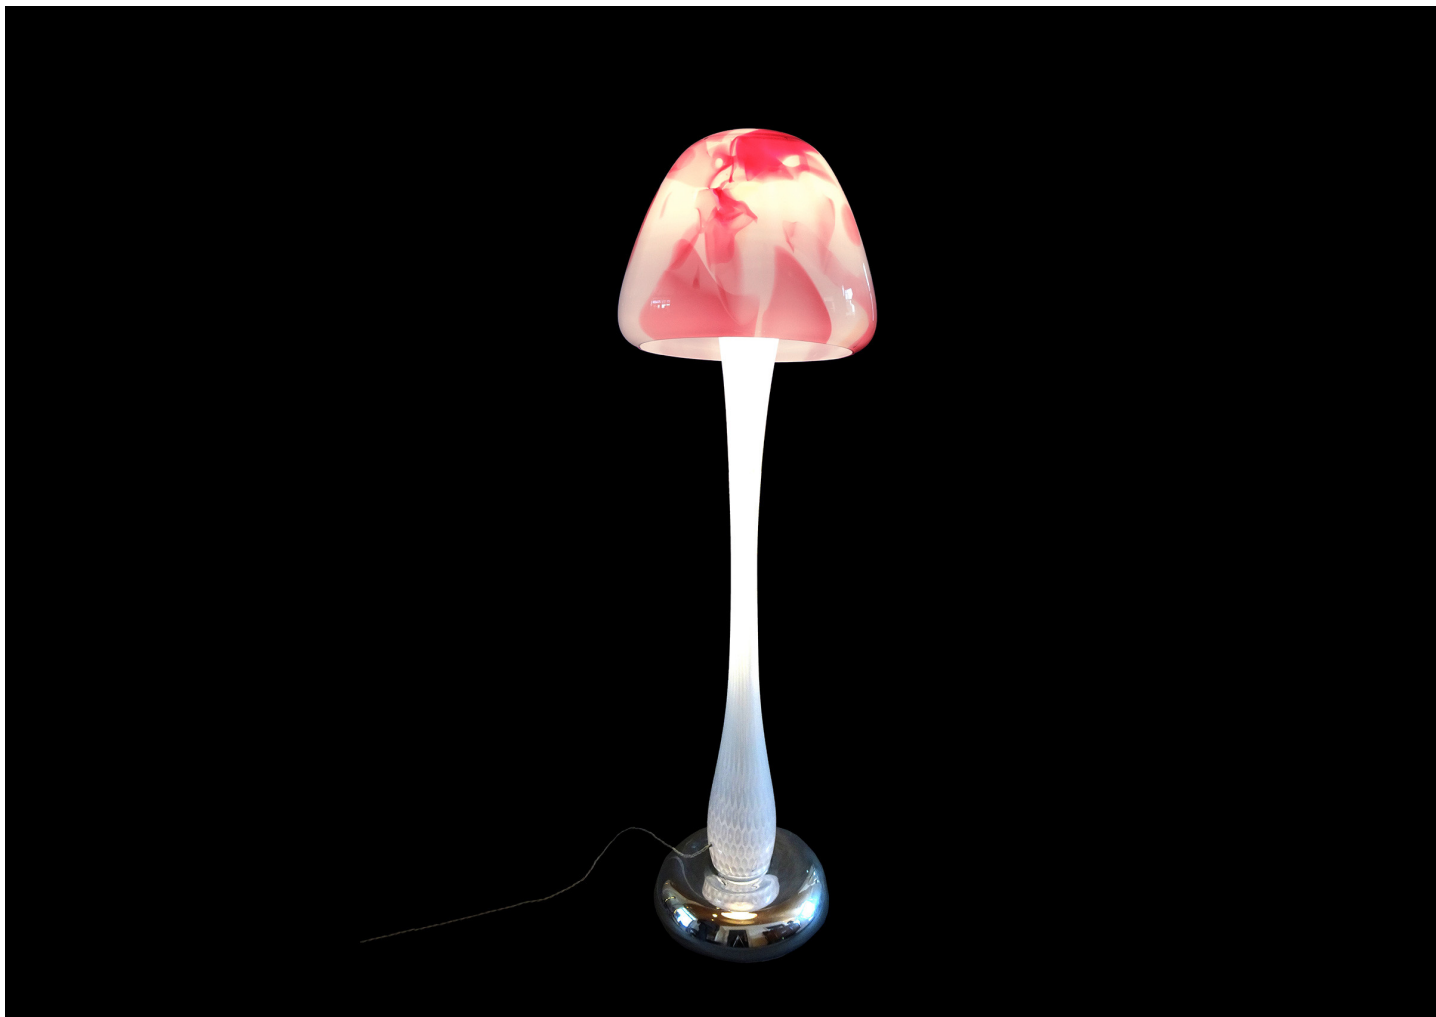

# BIG MUSHROOM LAMP LARGE ORANGE/WHITE

ARNOUT VISSER

DESIGNER  
Arnout Visser

ORIGIN  
Made in Bohemen.

PRODUCTION  
One of a Kind

MATERIALS  
Blown glass.

DIMENSIONS  
Shade Dia 17" x Base Dia 15" x H 62"

CARE  
Shipping will be quoted upon confirmation of order.