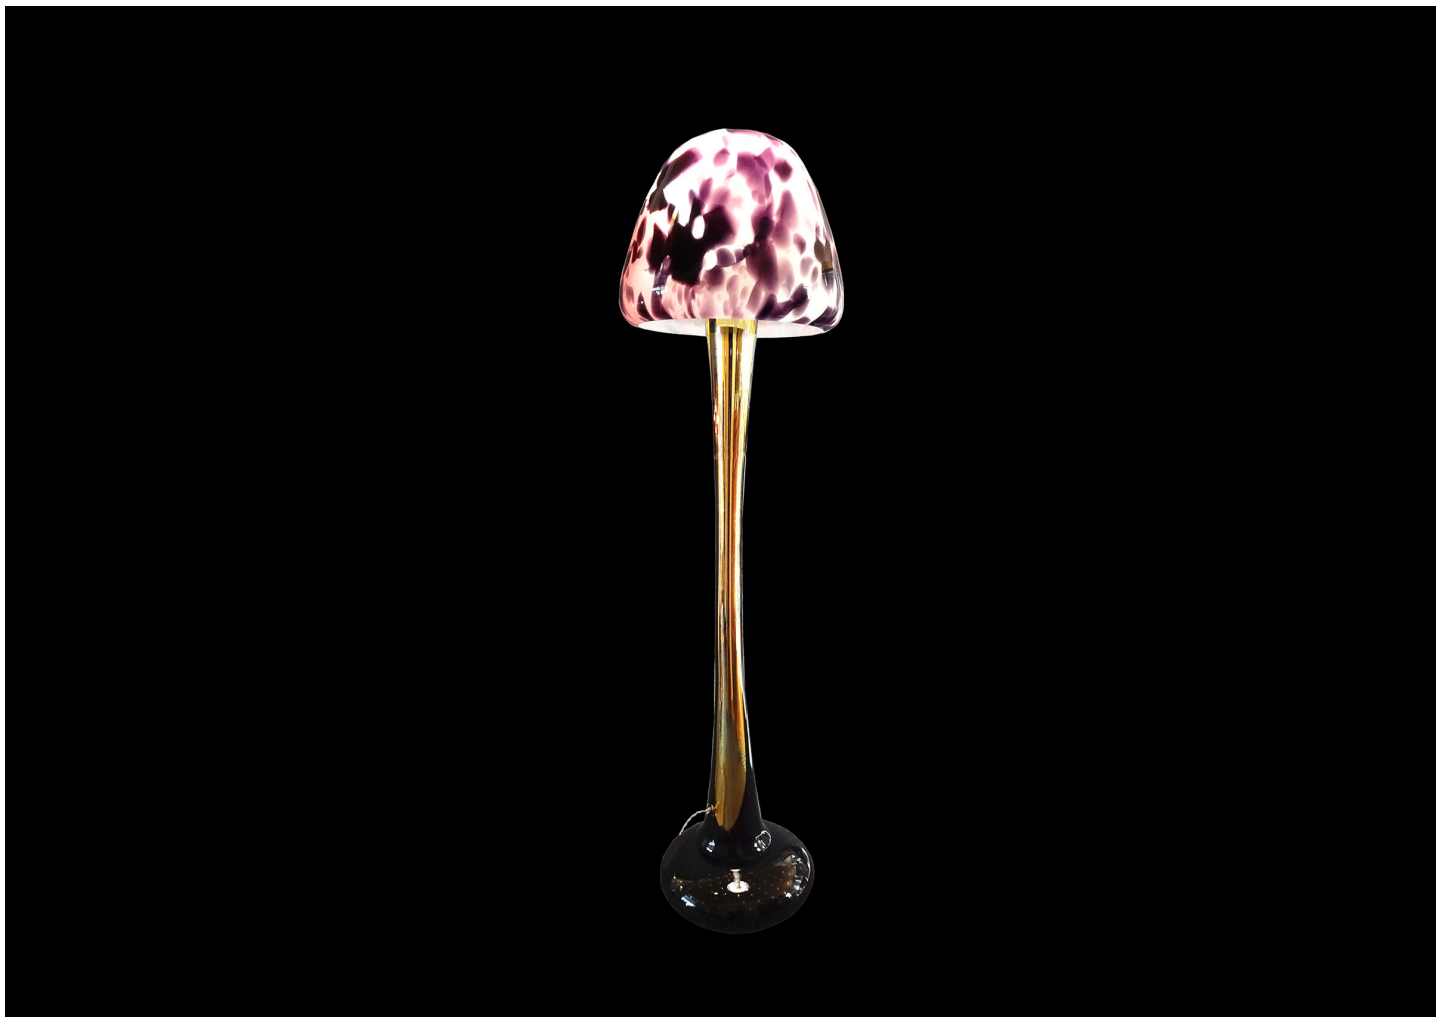

# BIG MUSHROOM LAMP XL PINK/BLACK

ARNOUT VISSER

DESIGNER  
Arnout Visser

ORIGIN  
Made in Bohemen

PRODUCTION  
One of a Kind

MATERIALS  
Blown glass.

DIMENSIONS  
Shade Dia 17" x Base Dia 15" x H 64"

CARE  
Shipping will be quoted upon confirmation of order.