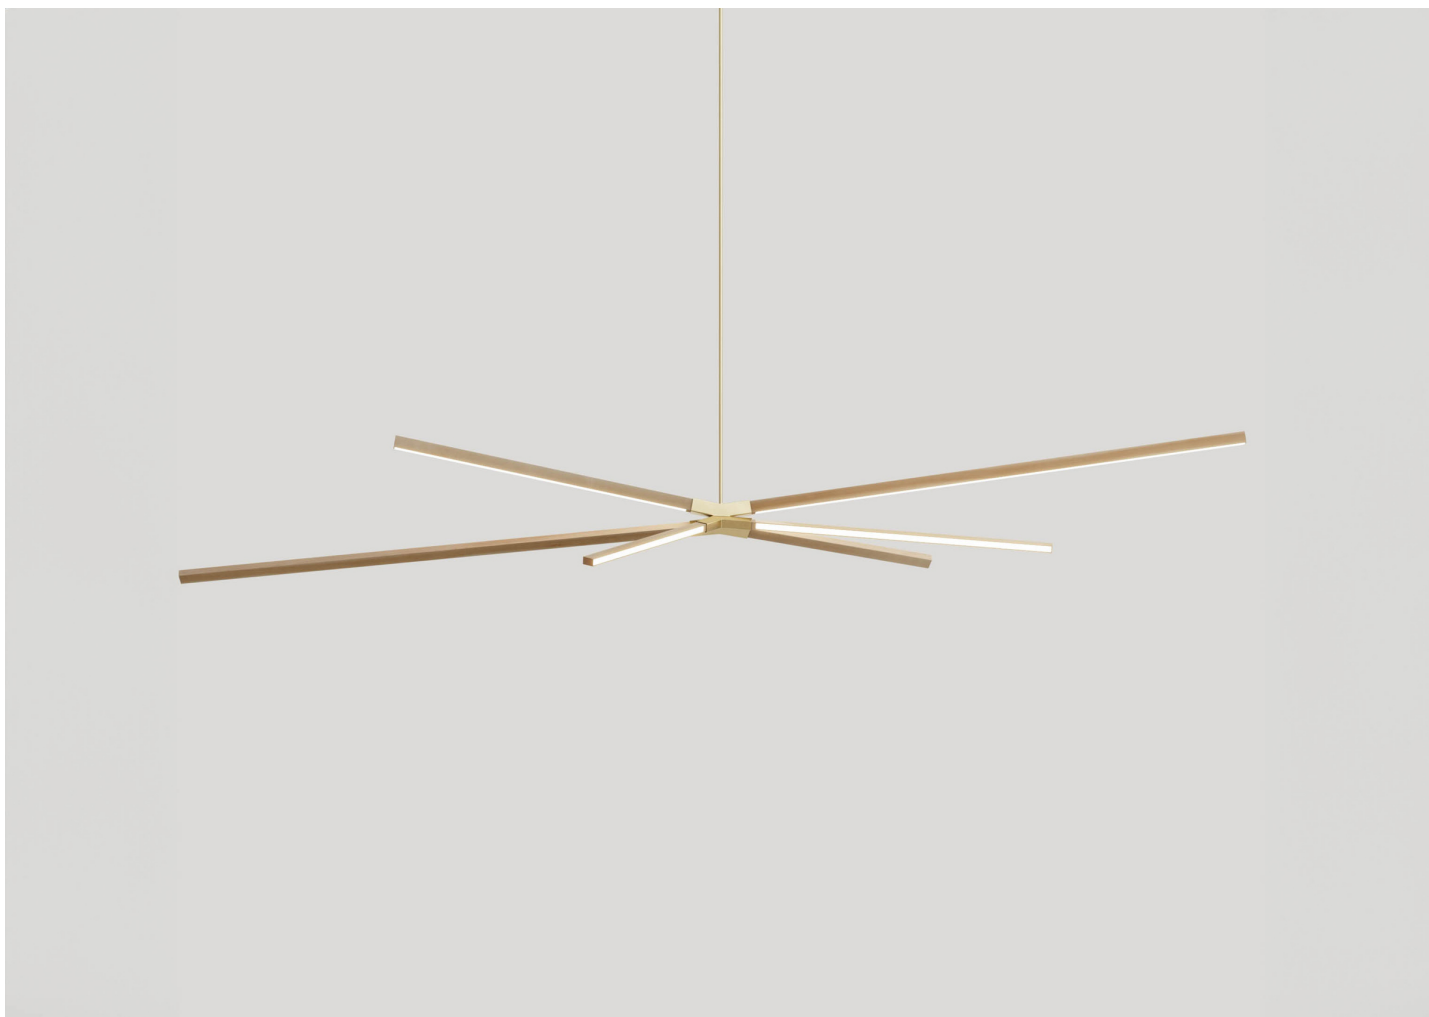

BIG SKY BANG

STICKBULB

DESIGNER

Stickbulb

ORIGIN

United States

PRODUCTION

Made to Order

DATE

2014

WEIGHT

18 lbs.

CERTIFICATIONS

UL, cUL, CE.

MATERIALS

Maple, American Walnut, or Ebonized Oak. Metal hardware available in a range of finish options.

DIMENSIONS

Canopy: L 8.5" x W 5.5" x H 1.5"

Fixture: L 121" x W 28.5" x H 23"

Overall Height: Site adjustable up to 36"

ILLUMINATION

LED - 43W - 3000K - 1323lm - 94 CRI - Dimmable.

Input voltage: 120V 50-60hz (Forward phase dimming) or 120V-277V 50-60hz (3-wire dimming) available. Please inquire for other color temperatures.

SUSPENSION

A site adjustable 36" length stem is included with purchase. Additional stem lengths are available for an additional cost, please inquire directly.