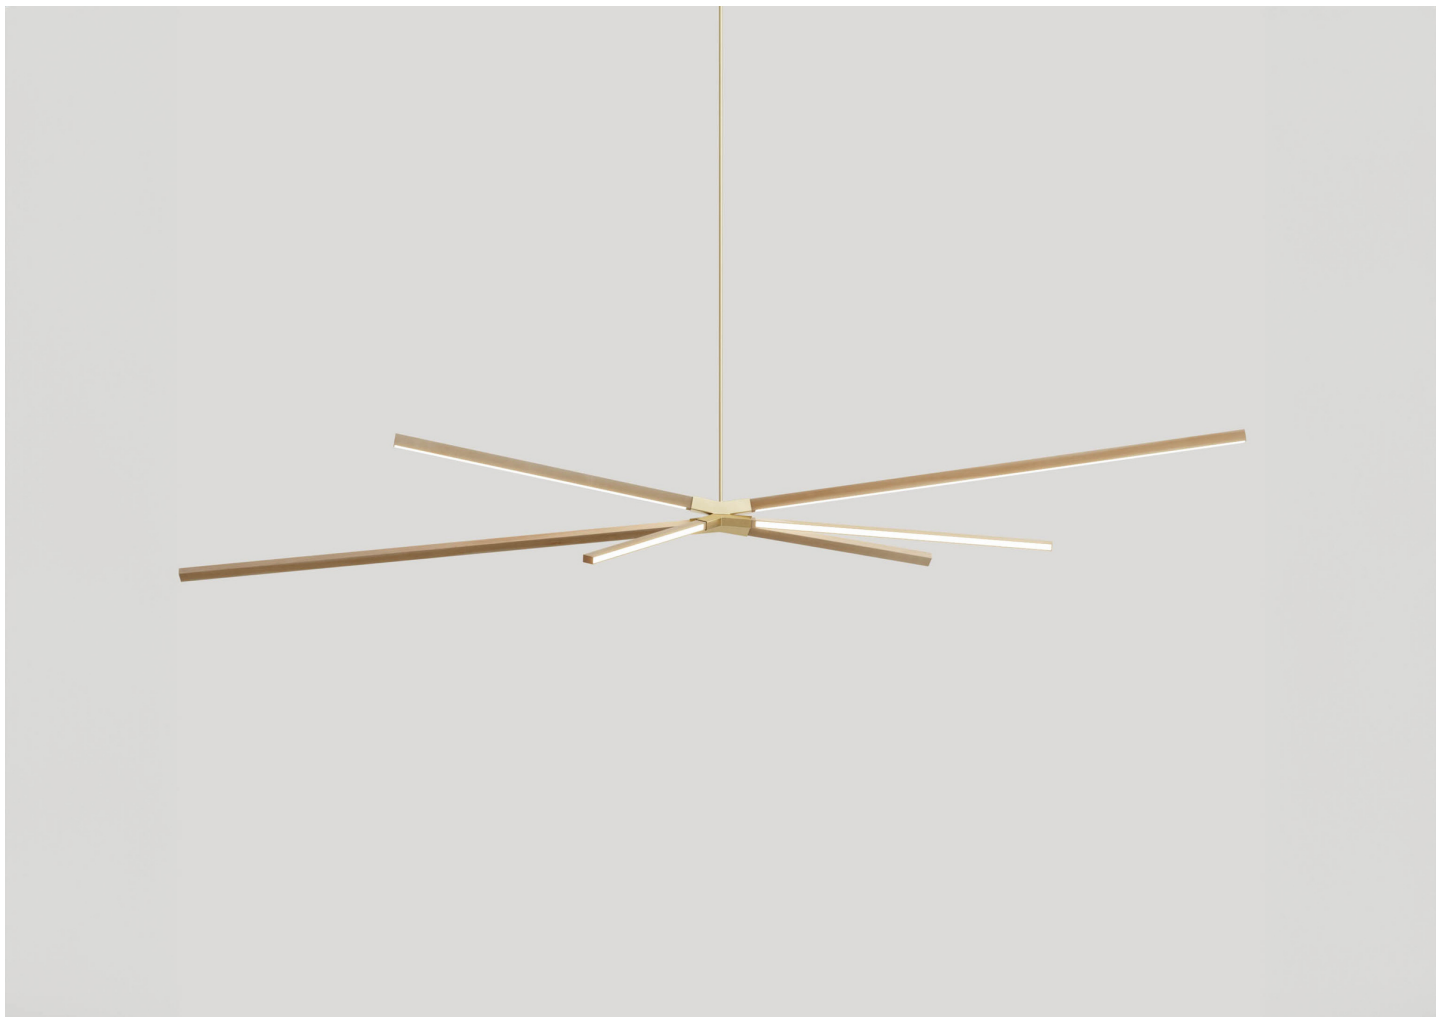

BIG SKY BANG

STICKBULB

DESIGNER
Stickbulb

ORIGIN
United States

PRODUCTION
Made to Order

DATE
2014

WEIGHT
18 lbs.

CERTIFICATIONS
UL, cUL, CE.

MATERIALS

Maple, American Walnut, or Ebonized Oak. Metal hardware available in a range of finish options.

DIMENSIONS

Canopy: L 8.5" x W 5.5" x H 1.5"

Fixture: L 121" x W 28.5" x H 23"

Overall Height: Site adjustable up to 36"

SUSPENSION

A site adjustable 36" length stem is included with purchase. Additional stem lengths are available for an additional cost, please inquire directly.