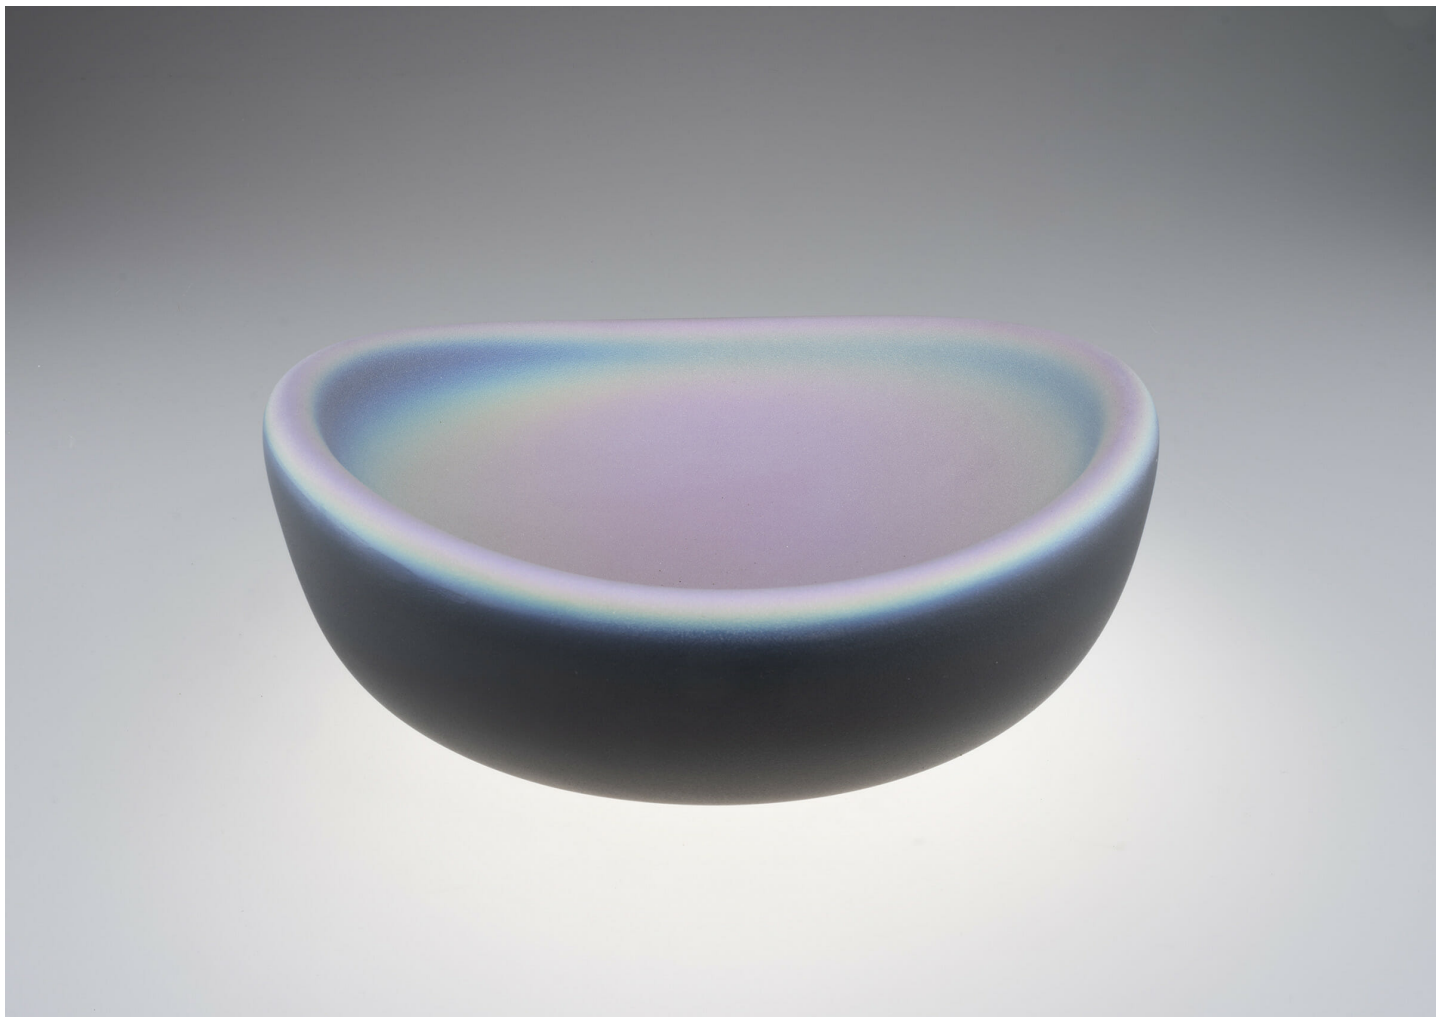

BLACK SWOOPY OVAL BOWL

KATHERINE GRAY

DESIGNER

Katherine Gray

ORIGIN

United States

PRODUCTION

One of a Kind

DATE

2019

MATERIALS

Black iridescent finish on clear sand blasted and etched hand blown glass.

DIMENSIONS

W 11.5" x D 11.5" x H 5"