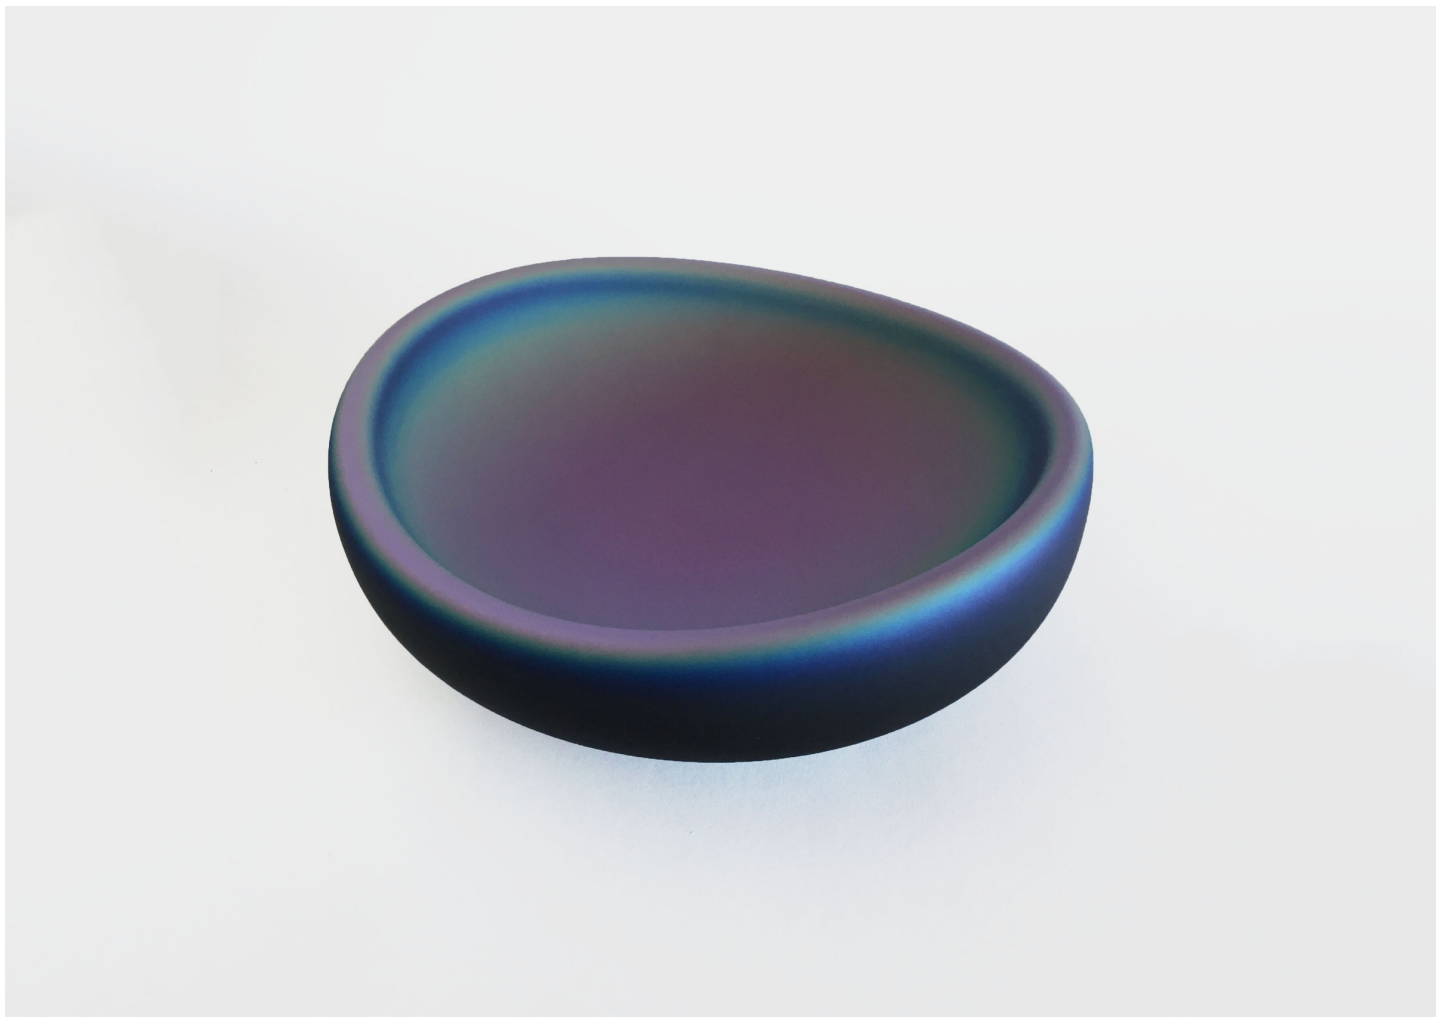

BLACK IRIDESCENT SWOOPY BOWL 7

KATHERINE GRAY

DESIGNER

Katherine Gray

ORIGIN

United States

PRODUCTION

One of a Kind

DATE

2021

MATERIALS

Iridescent finish on clear sand blasted and etched hand blown glass.

DIMENSIONS

L 11.25" x W 11.25" x H 4"