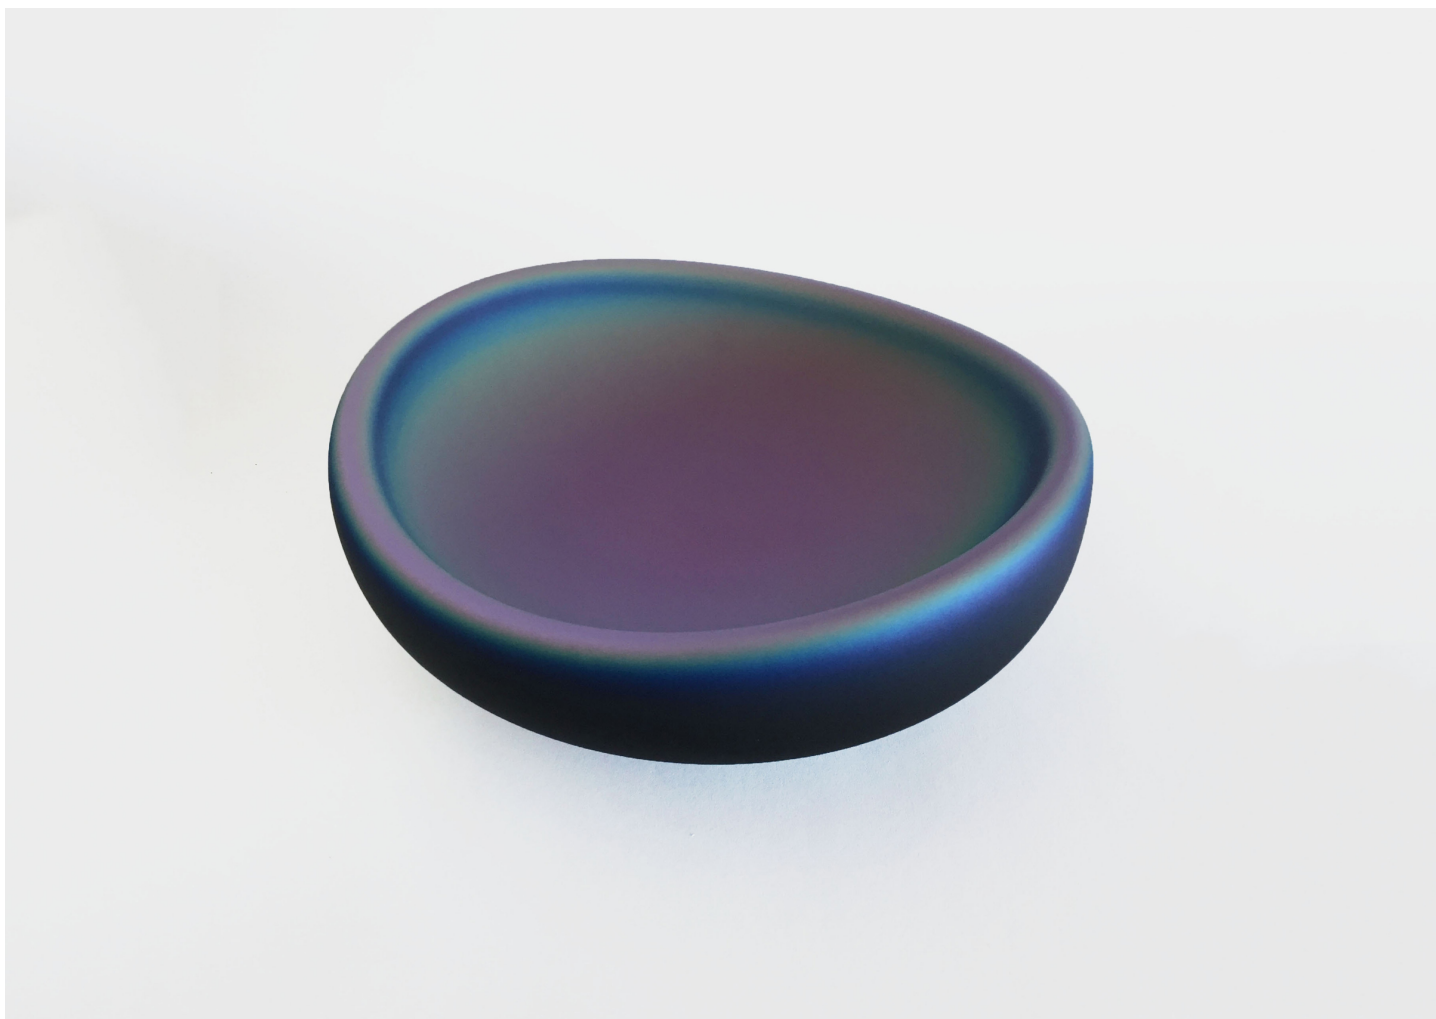

BLACK IRIDESCENT SWOOPY BOWL 7

KATHERINE GRAY

DESIGNER

Katherine Gray

ORIGIN

United States

PRODUCTION

One of a Kind

DATE

2021

MATERIALS

Iridescent finish on clear sand blasted and etched hand blown glass.

DIMENSIONS

L 11.25" x W 11.25" x H 4"