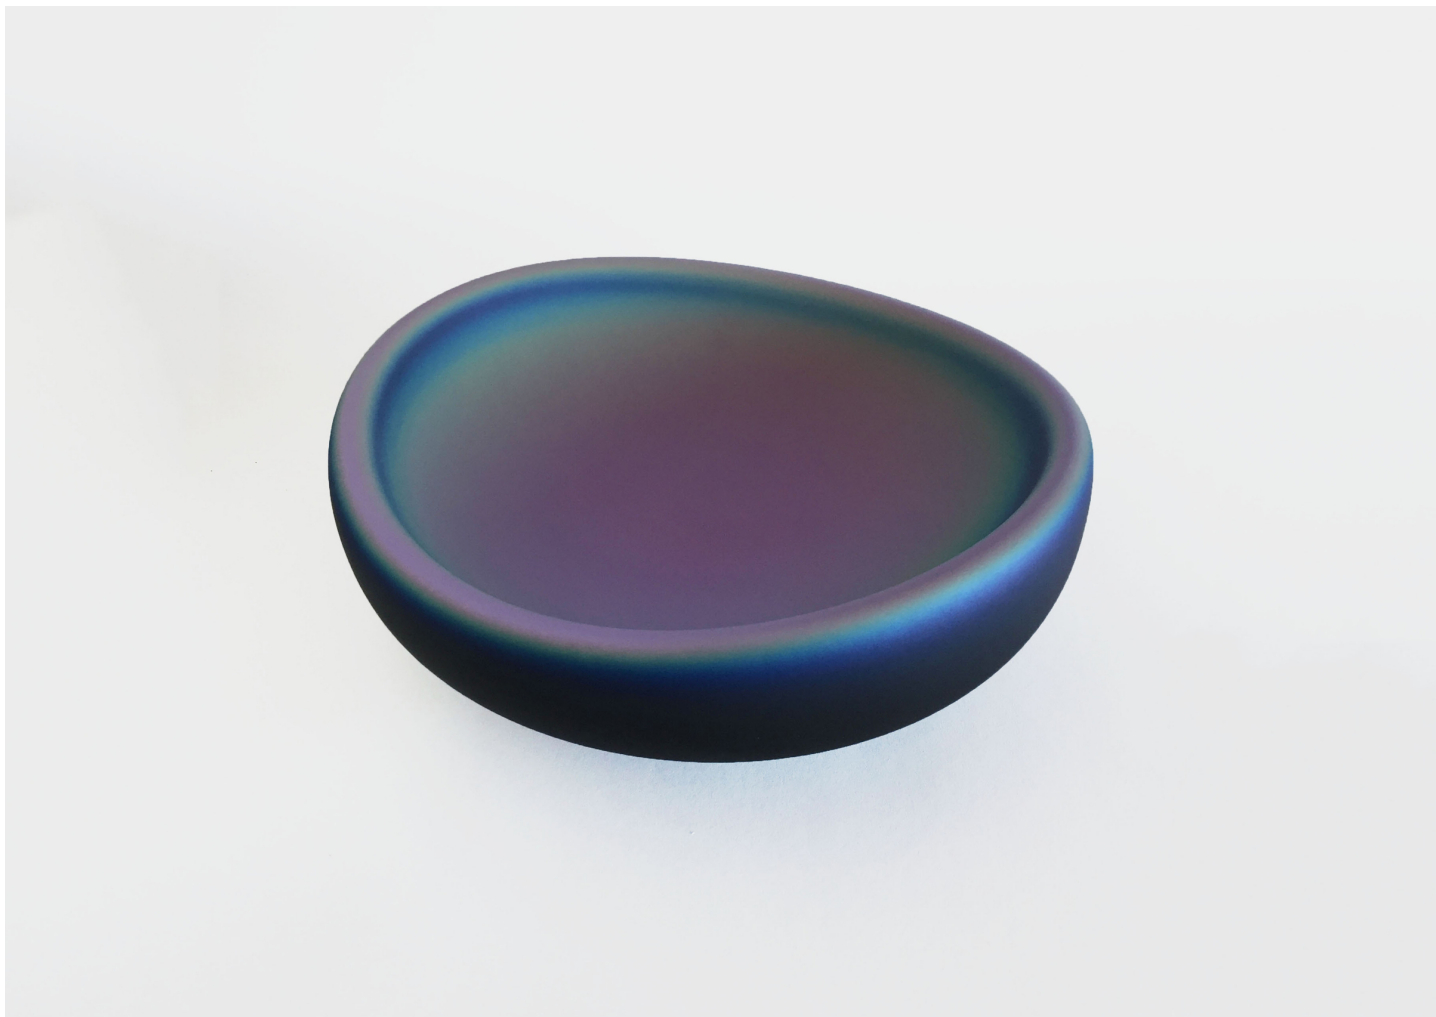

BLACK IRIDESCENT SWOOPY BOWL 7

KATHERINE GRAY

DESIGNER
Katherine Gray

ORIGIN
United States

PRODUCTION
One of a Kind

DATE
2021

MATERIALS
Iridescent finish on clear sand blasted and etched hand blown glass.

DIMENSIONS
L 11.25" x W 11.25" x H 4"