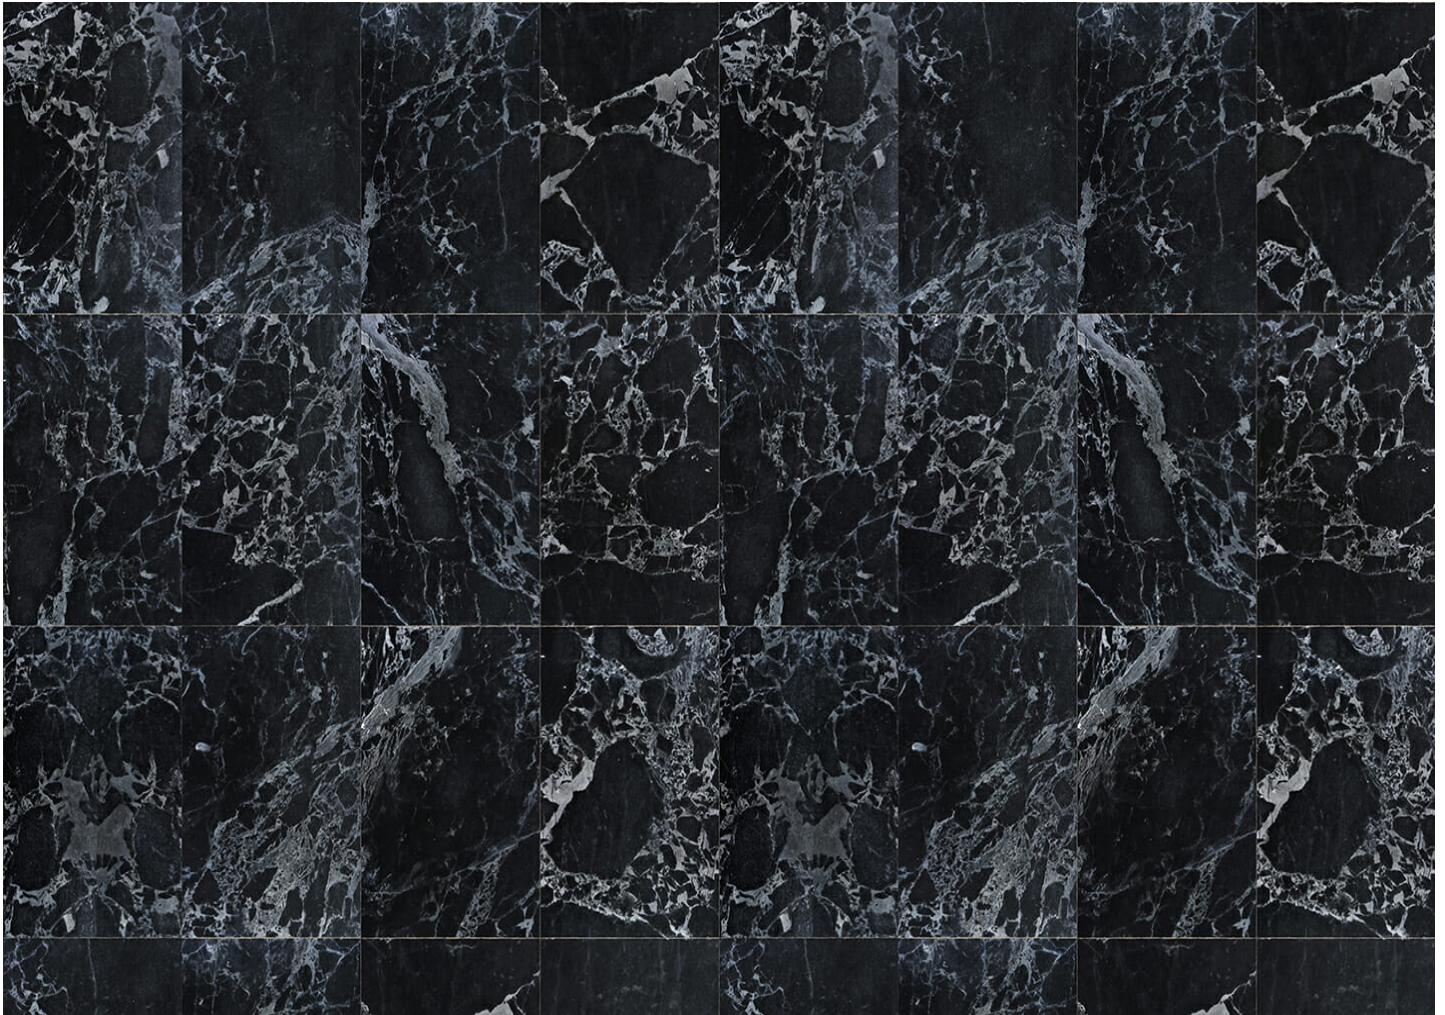

BLACK MARBLE WALLPAPER

PIET HEIN EEK FOR NLXL

DESIGNER
Piet Hein Eek

MANUFACTURER
NLXL

ORIGIN
The Netherlands

MATERIALS
Heavy-duty wallpaper with a paper top-layer and a non-woven backing.

Paper pattern does not repeat.

DIMENSIONS
Roll L 394" x W 19" (52.5 square feet)

CARE
Colorfast and washable with a soft cloth.

No wallpapering table necessary, glue is applied to wall.À

Fire rating USA ASTM E 84-10 / EU B-s1