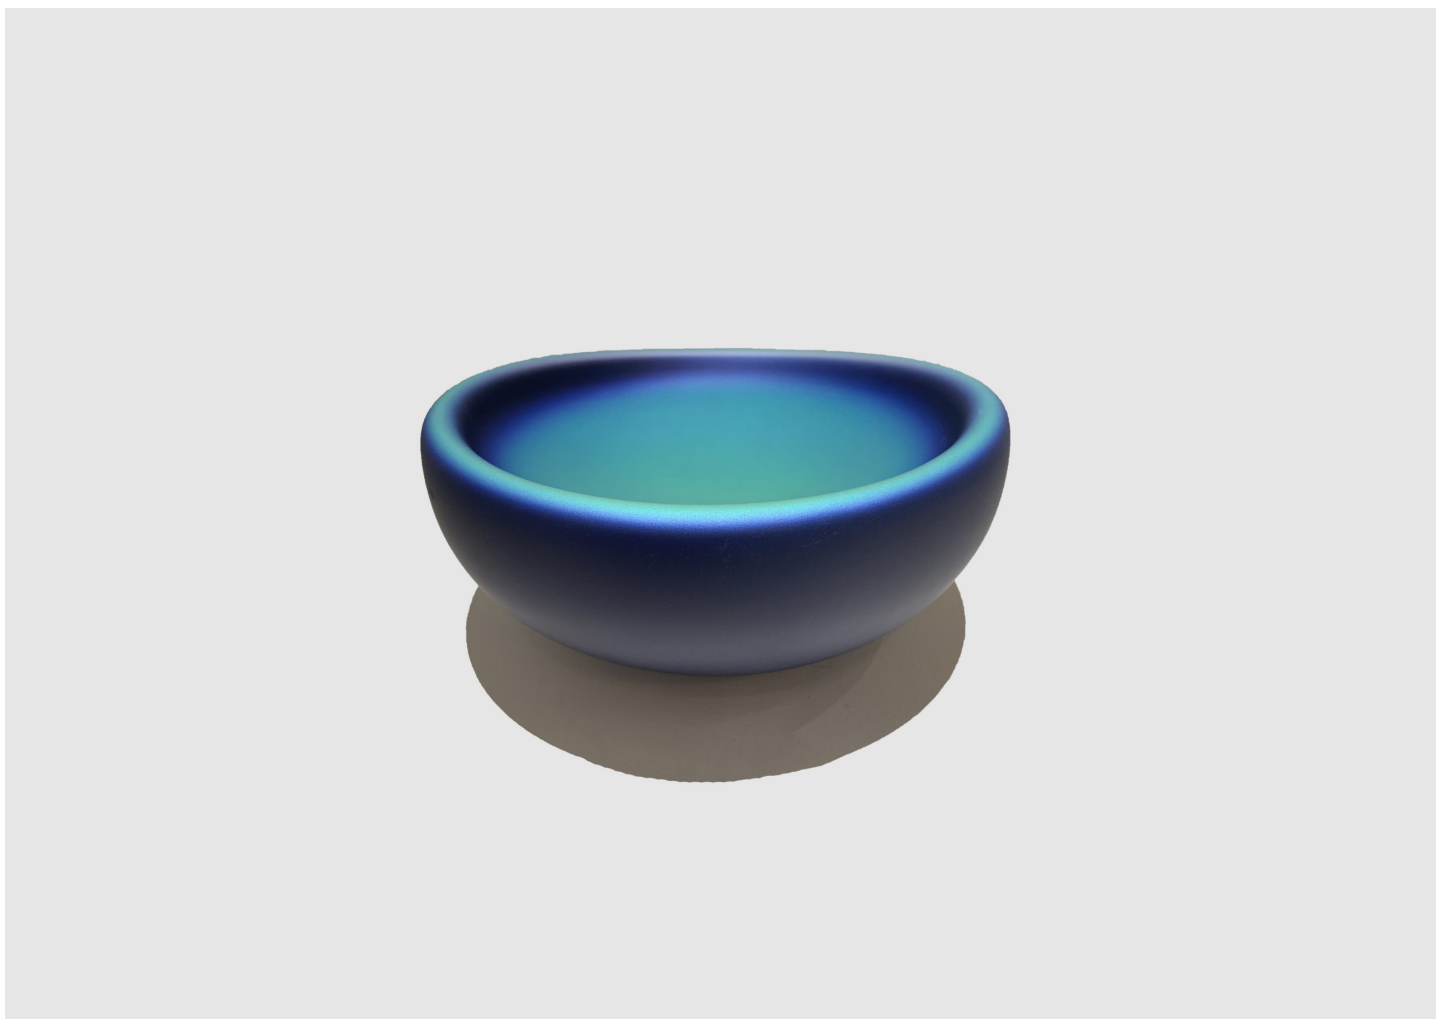

BLACK IRIDESCENT SWOOPY BOWL 3

KATHERINE GRAY

DESIGNER
Katherine Gray

ORIGIN
United States

PRODUCTION
One of a Kind

DATE
2021

MATERIALS
Iridescent finish on clear sand blasted and etched hand blown glass.

DIMENSIONS
L 13" x W 12" x H 5"