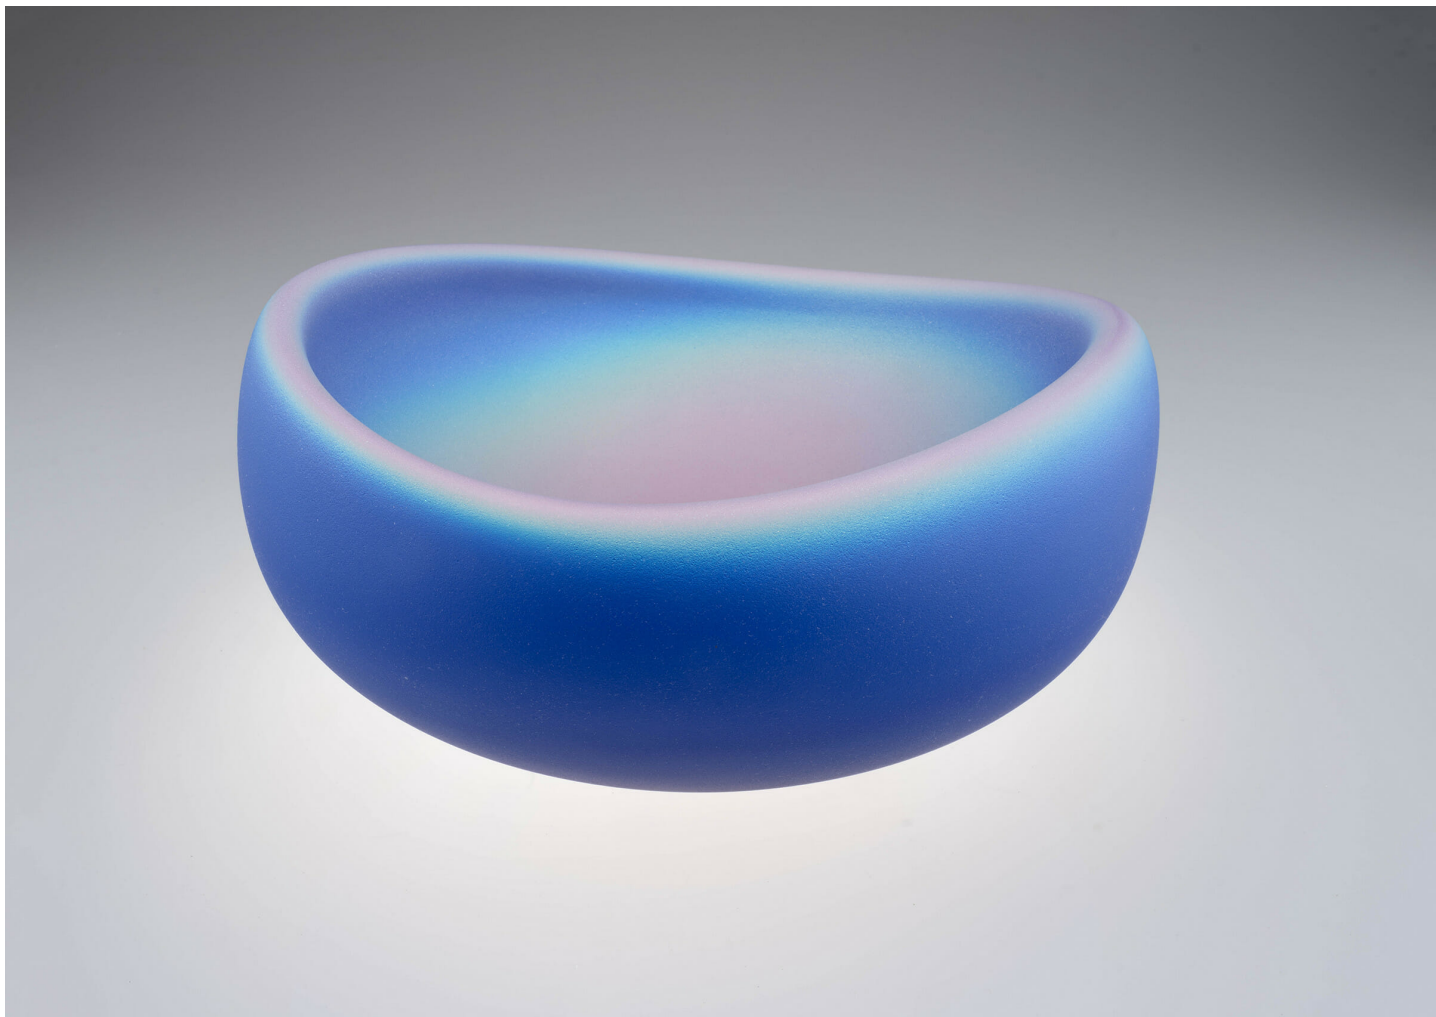

LAPIS BLUE SWOOPY OVAL BOWL

KATHERINE GRAY

DESIGNER

Katherine Gray

ORIGIN

United States

PRODUCTION

One of a Kind

DATE

2019

MATERIALS

Blue iridescent finish on clear sand blasted and etched hand blown glass.

DIMENSIONS

W 12" x D 10.5" x H 6"