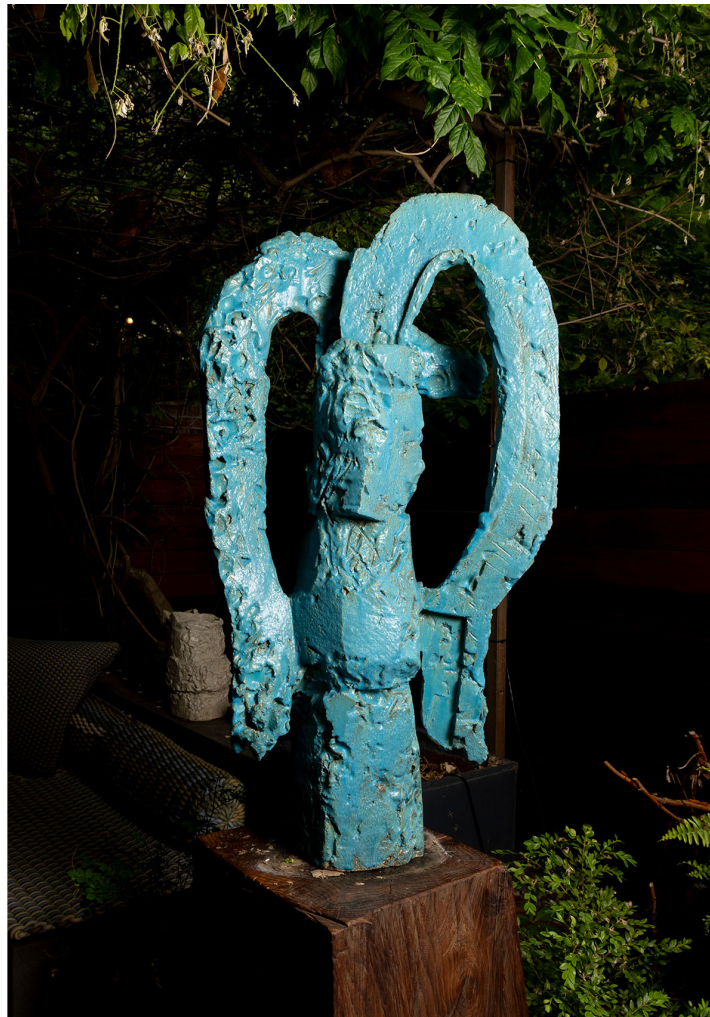

BLUE CERAMIC

GUY CORRIERO

DESIGNER
Guy Corriero

ORIGIN
United States

PRODUCTION
One of a Kind

DATE
2026

MATERIALS
Glazed Ceramic.

DIMENSIONS
Please inquire for dimensions.