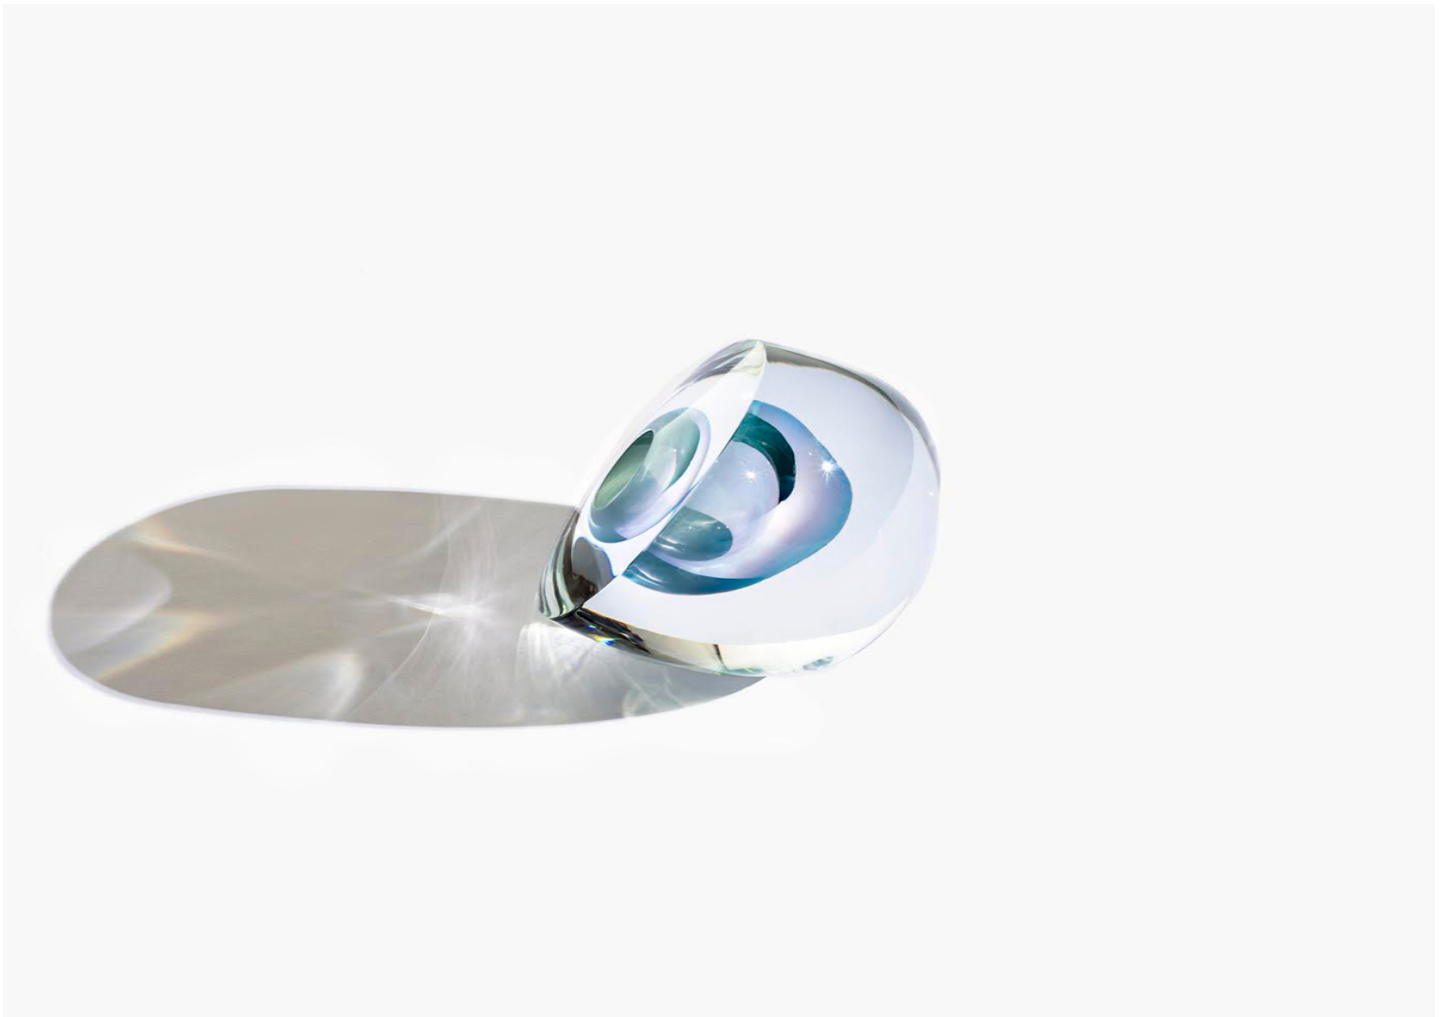

BLUE CORE SCULPTURE

JOHN HOGAN

DESIGNER
John Hogan

ORIGIN
United States

PRODUCTION
One of a Kind

DATE
2019

MATERIALS
Blue - Ewer, blown, hot sculpted and cold worked glass.

DIMENSIONS
L 7" x W 7" x H 6.5"