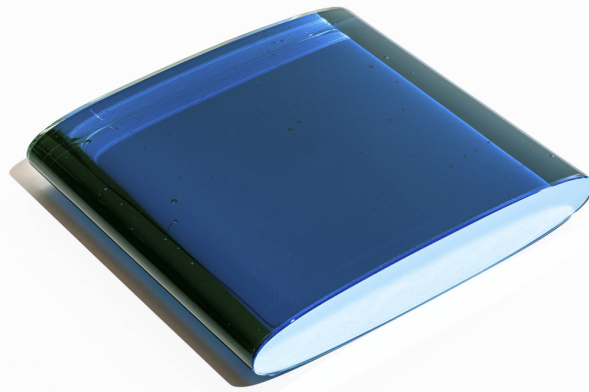

BLUE GREEN

JOHN HOGAN

DESIGNER

John Hogan

ORIGIN

United States

PRODUCTION

One of a Kind

DATE

2021

MATERIALS

Hot sculpted and cold cut glass sculpture.

DIMENSIONS

L 7" x W 1.5" x H 7.5"