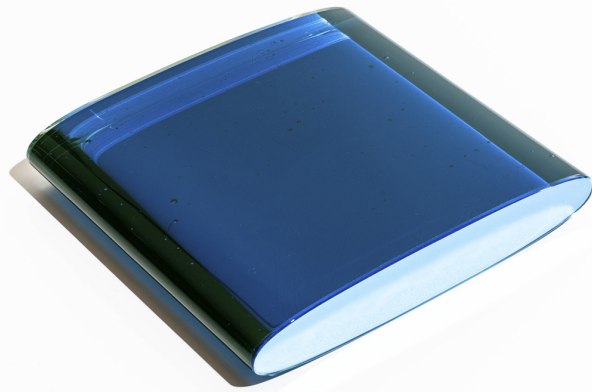

BLUE GREEN

JOHN HOGAN

DESIGNER
John Hogan

ORIGIN
United States

PRODUCTION
One of a Kind

DATE
2021

MATERIALS
Hot Sculpted & Cold Worked Glass.

DIMENSIONS
L 7" x W 1.5" x H 7.5"