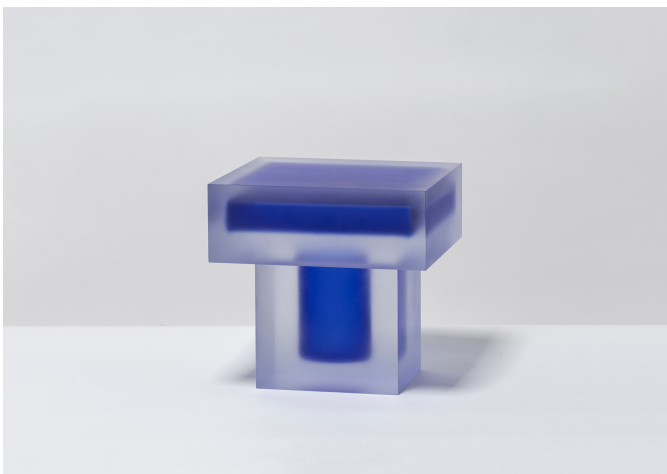

# BLUE HORIZON SIDE TABLE, 2022

RAHEE YOON

# BLUE HORIZON SIDE TABLE, 2022

RAHEE YOON

DESIGNER

Rahee Yoon

ORIGIN

South Korea

PRODUCTION

One of a Kind

DATE

2022

WEIGHT

88 lbs.

MATERIALS

Acrylic.

DIMENSIONS

L 15.7" x W 14" x H 15.7"