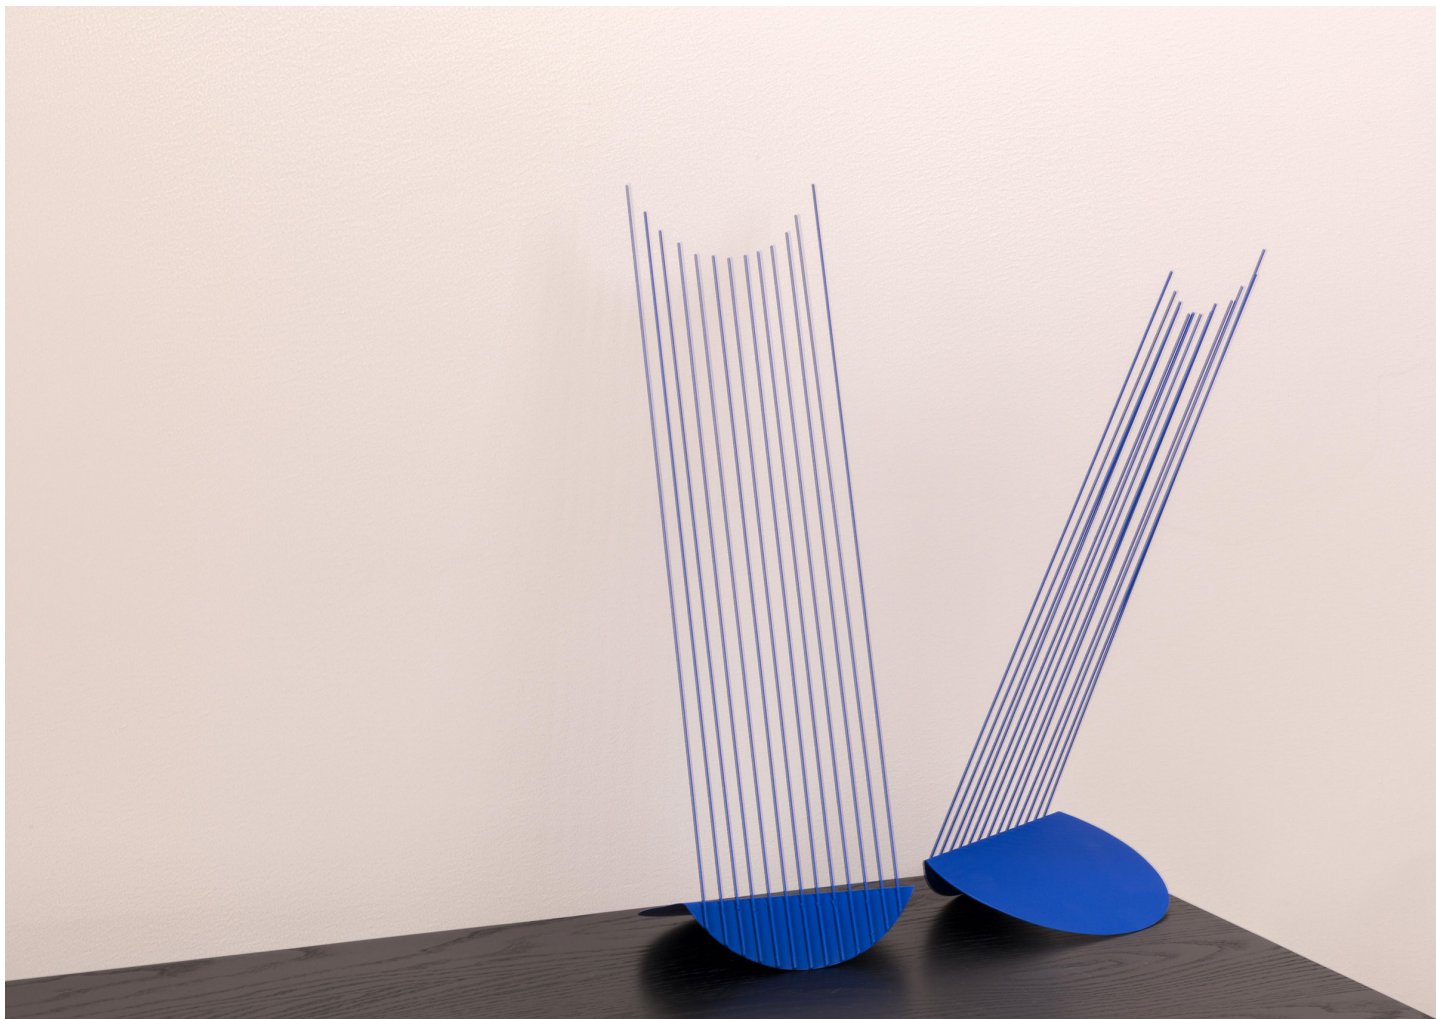

# BLUE LINES

KARL ZAHN

DESIGNER  
**Karl Zahn**

ORIGIN  
**United States**

PRODUCTION  
**One of a Kind**

MATERIALS  
**Steel.**

DIMENSIONS  
**L 6" x W 8" x H 16"**