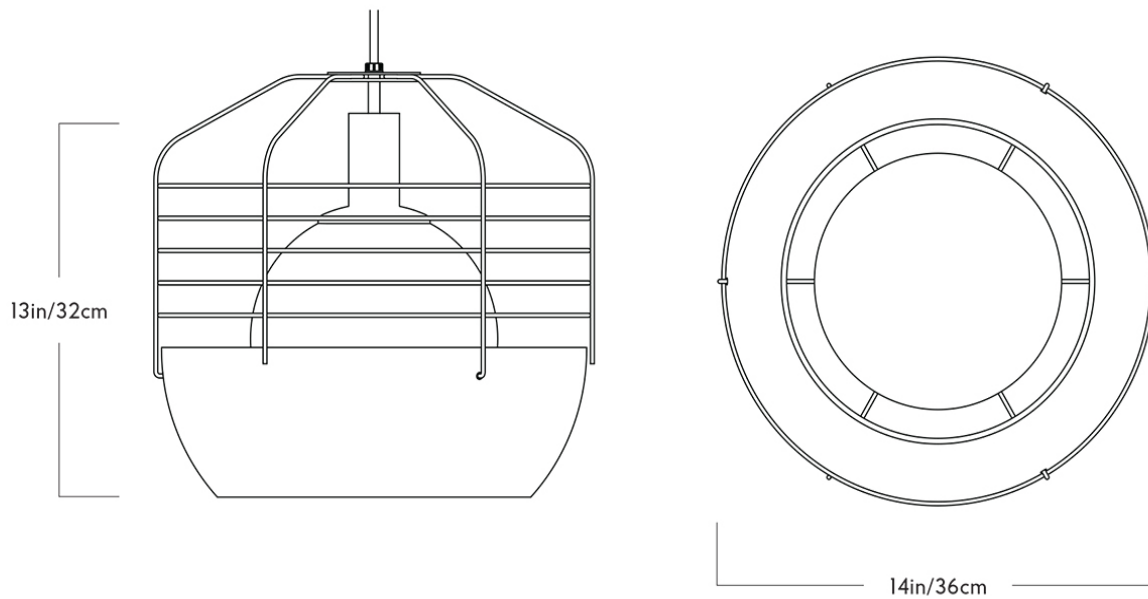

BLUFF CITY PENDANT 14

JONAH TAKAGI FOR ROLL & HILL

DESIGNER

Jonah Takagi

MANUFACTURER

Roll & Hill

ORIGIN

United States

PRODUCTION

Made to Order

DATE

Designed in 2010.

WEIGHT

4lbs

CERTIFICATIONS

UL, cUL (120V) CE, CB (240V) UL, cUL, CE, CB (Universal)

DISCLAIMER

Bulb is not included.

MATERIALS/FINISHES

Powder-coated and plated steel. Mint/red, cream/brown, white/brass or white/copper.

DIMENSIONS

Dia 14" x H 13"

ILLUMINATION

Incandescent (120V): E26, 60 Watt A19, 60 Watts, 550 Lumens, 2700 Kelvin, Triac or ELV Dimming.

Incandescent (240V): E27, 60 Watt A19, 60 Watts, 550 Lumens, 2700 Kelvin, Triac or ELV Dimming.

LED Alternative: E26/E27, 6 Watt A19 frosted LED, 6 Watts, 480 Lumens, 2700 Kelvin, Triac or ELV Dimming.

SUSPENSION

Ships with 8' cord.

CANOPY

5" round in white.