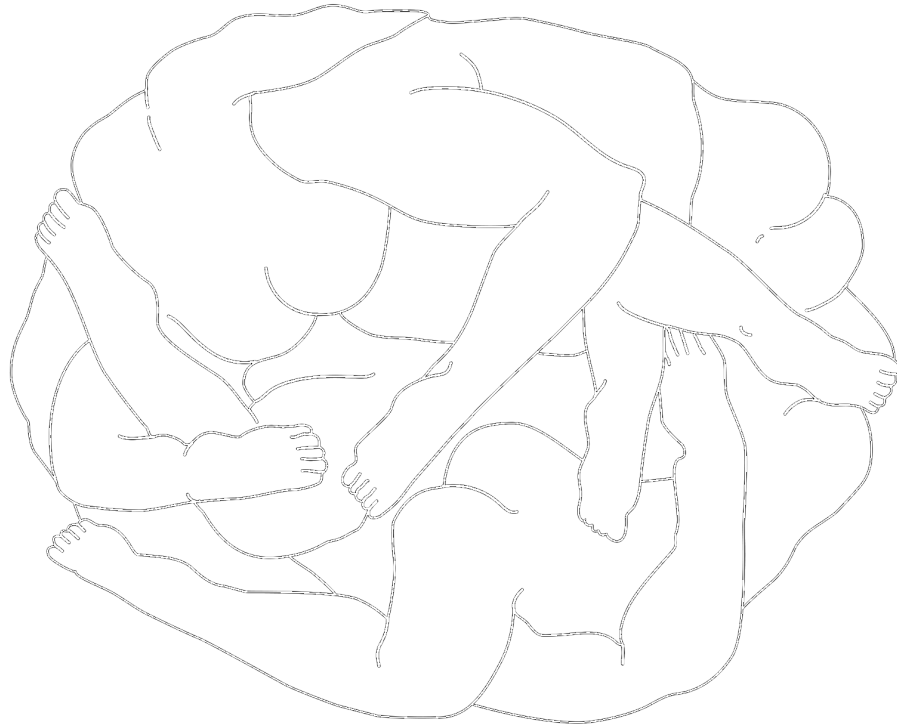

# ORGY COFFEE TABLE

CHRIS WOLSTON

# ORGY COFFEE TABLE

CHRIS WOLSTON

W 48"

L 59"

DESIGNER

Chris Wolston

ORIGIN

Colombia

PRODUCTION

Limited Edition

DATE

2017

MATERIALS

Sand-casted and mirror polished aluminum.

DIMENSIONS

L 59" x W 48" x H 14"