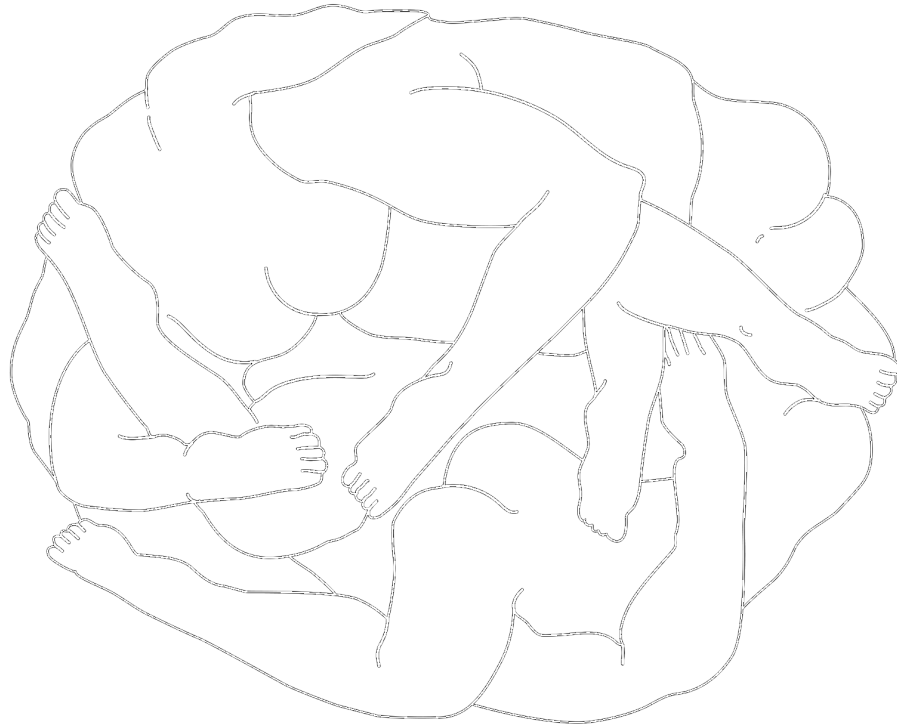

# ORGY COFFEE TABLE 01

CHRIS WOLSTON

# ORGY COFFEE TABLE 01

CHRIS WOLSTON

W 48"

L 59"

DESIGNER

Chris Wolston

ORIGIN

Colombia

DATE

2017

MATERIALS

Sand-casted and mirror polished aluminum.

DIMENSIONS

L 59" x W 48" x H 14"