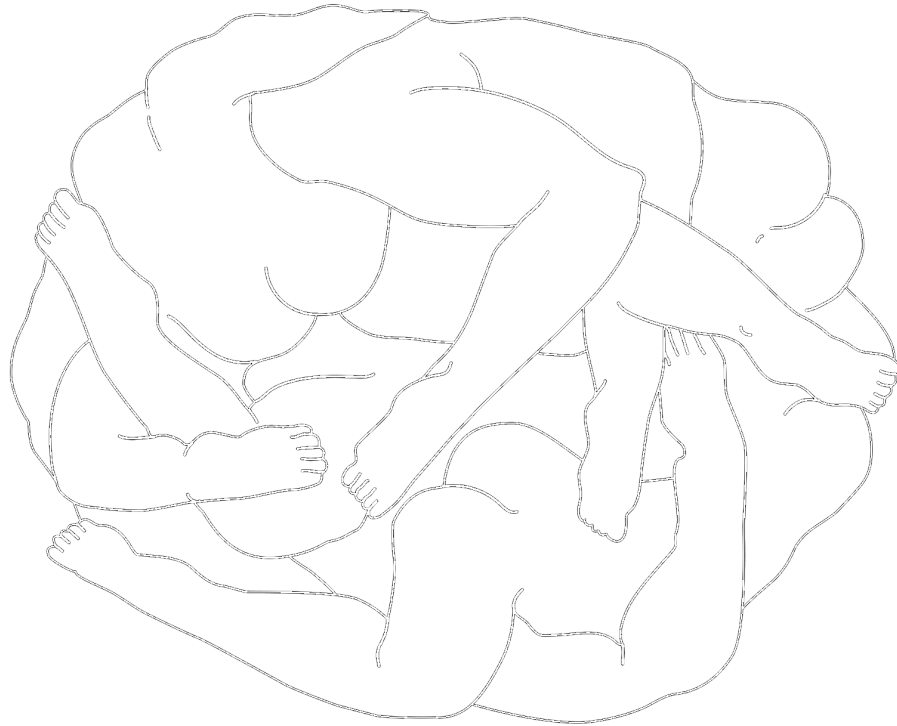

ORGY COFFEE TABLE 01

CHRIS WOLSTON

ORGY COFFEE TABLE 01

CHRIS WOLSTON

W 48"

L 59"

DESIGNER

Chris Wolston

ORIGIN

Colombia

DATE

2017

MATERIALS

Sand-casted and mirror polished aluminum.

DIMENSIONS

L 59" x W 48" x H 14"