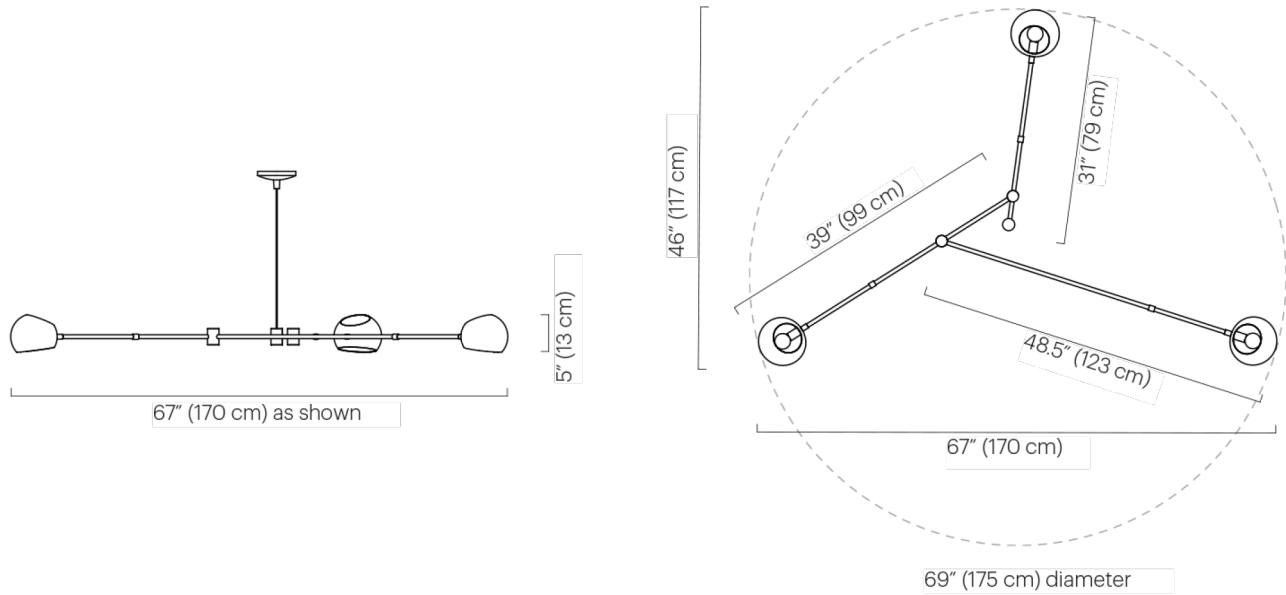

BOI PENDANT NO. 427

DAVID WEEKS

DESIGNER

David Weeks

ORIGIN

United States

PRODUCTION

Made to Order

WEIGHT

10 lbs.

CERTIFICATIONS

UL, CE.

DISCLAIMER

Additional weight support is recommended for junction box installation. Indoor use and dry locations only. Bulbs not included. Halogen bulbs are not recommended.

MATERIALS/FINISHES

Stainless steel cable with powder-coated steel shades, frame, and ceiling mount, available in Black Satin/Ivory Satin interior, Grey Gloss/Grey Gloss interior, Ivory Satin/Ivory Satin interior, or White Satin/White Satin interior. Polished Nickel and Brushed Brass hardware finish.

DIMENSIONS

Canopy: Dia. 5"

Fixture: Dia. 69" x H 5"

Shade: Dia. 6" x H 5.5"

Overall Height: Custom length made to order.

CARE

Additional weight support recommended for junction box installation. Indoor use and dry locations only.

ILLUMINATION

120V: (3) G16.5 globe bulb, candelabra base, Max 60W.

220-240V: (3) E14 base globe ball, Max 60W.

Max 180 Watts.