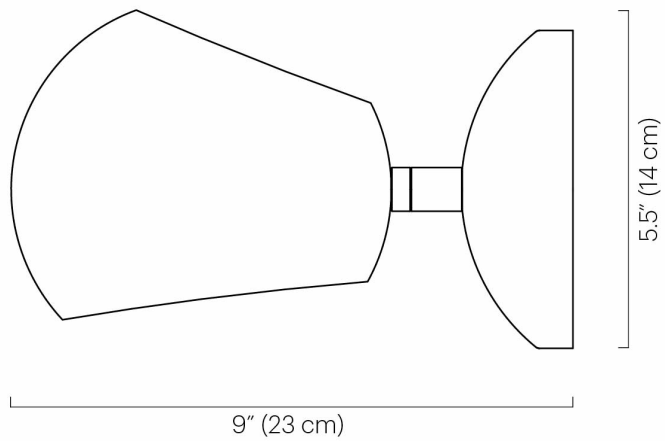

BOI SCONCE NO. 209

DAVID WEEKS

DESIGNER

David Weeks

ORIGIN

United States

PRODUCTION

Made to Order

WEIGHT

5 lbs.

CERTIFICATIONS

UL, CE.

DISCLAIMER

Bulbs not included. Halogen bulbs not recommended.

MATERIALS/FINISHES

Powder-coated steel shade and wall mount, available in Black Gloss/Black Gloss interior, Black Satin/Ivory Satin interior, Grey Gloss/Grey Gloss interior, Ivory Satin/Ivory Satin interior, Orange Gloss/Ivory Satin interior, White Gloss/White Gloss interior, or White Satin/White Satin interior. Polished Nickel or Brushed Brass hardware.

DIMENSIONS

Canopy: Dia. 5"

Fixture: L 9" x W 6" x H 5.5"

Shade: Dia. 6" x H 5.5"

ILLUMINATION

120V: G16.5 globe bulb, candelabra base, Max 60W.

220-240V: E14 base golf ball, Max 60W.