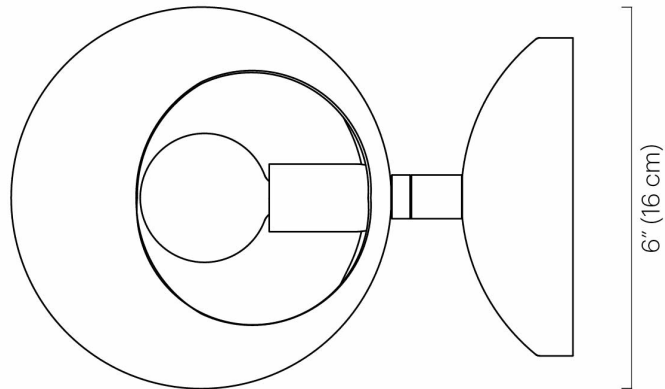

BOI SCONCE NO. 209

DAVID WEEKS

DESIGNER

David Weeks

ORIGIN

United States

PRODUCTION

Made to Order

WEIGHT

5 lbs.

CERTIFICATIONS

UL, CE.

DISCLAIMER

Bulbs not included. Halogen bulbs not recommended.

MATERIALS/FINISHES

Powder-coated steel shade and wall mount, available in Black Gloss/Black Gloss interior, Black Satin/Ivory Satin interior, Grey Gloss/Grey Gloss interior, Ivory Satin/Ivory Satin interior, Orange Gloss/Ivory Satin interior, White Gloss/White Gloss interior, or White Satin/White Satin interior. Polished Nickel or Brushed Brass hardware.

DIMENSIONS

Canopy: Dia. 5"

Fixture: L 9" x W 6" x H 5.5"

Shade: Dia. 6" x H 5.5"

ILLUMINATION

120V: G16.5 globe bulb, candelabra base, Max 60W.

220-240V: E14 base golf ball, Max 60W.