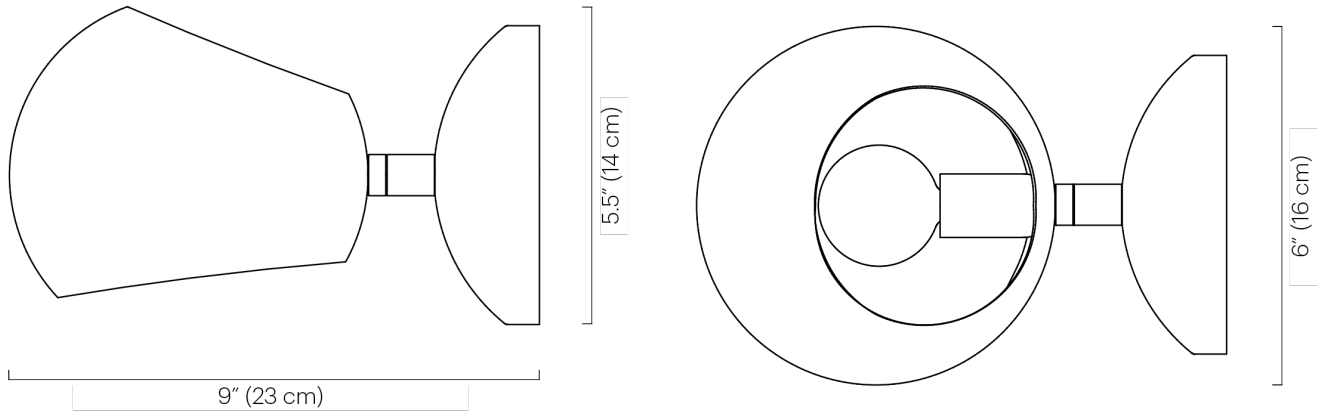

BOI SCONCE NO. 209

DAVID WEEKS

DESIGNER

David Weeks

ORIGIN

Made in the United States.

PRODUCTION

Made to Order

WEIGHT

5lbs

CERTIFICATIONS

UL listed.

MATERIALS/FINISHES

Powder coated steel shade, Powder coated steel wall mount, Plated brass hardware.

Black Gloss (black gloss interior), Black Satin (ivory satin interior), Grey Gloss (grey gloss interior), Ivory Satin (ivory satin interior), Orange Gloss (ivory satin interior), White Gloss (white gloss interior) shade and mount. Custom colors available upon request.

Nickel and Brass hardware.

DIMENSIONS

D 9" x W 6" x H 5"

Wall mount diameter: 5"

Shade: Dia. 6" x 5.5" H

CARE

Hardwired is standard. Custom cord & plug available. Custom switch available on wall mount. Indoor use and dry locations only.

ILLUMINATION

120V: G16.5 globe bulb, candelabra base, 60W max.

220-240V: E14 base golf ball, 60W max.

Bulbs not included. Halogen bulbs not recommended.

60 Watts Max.