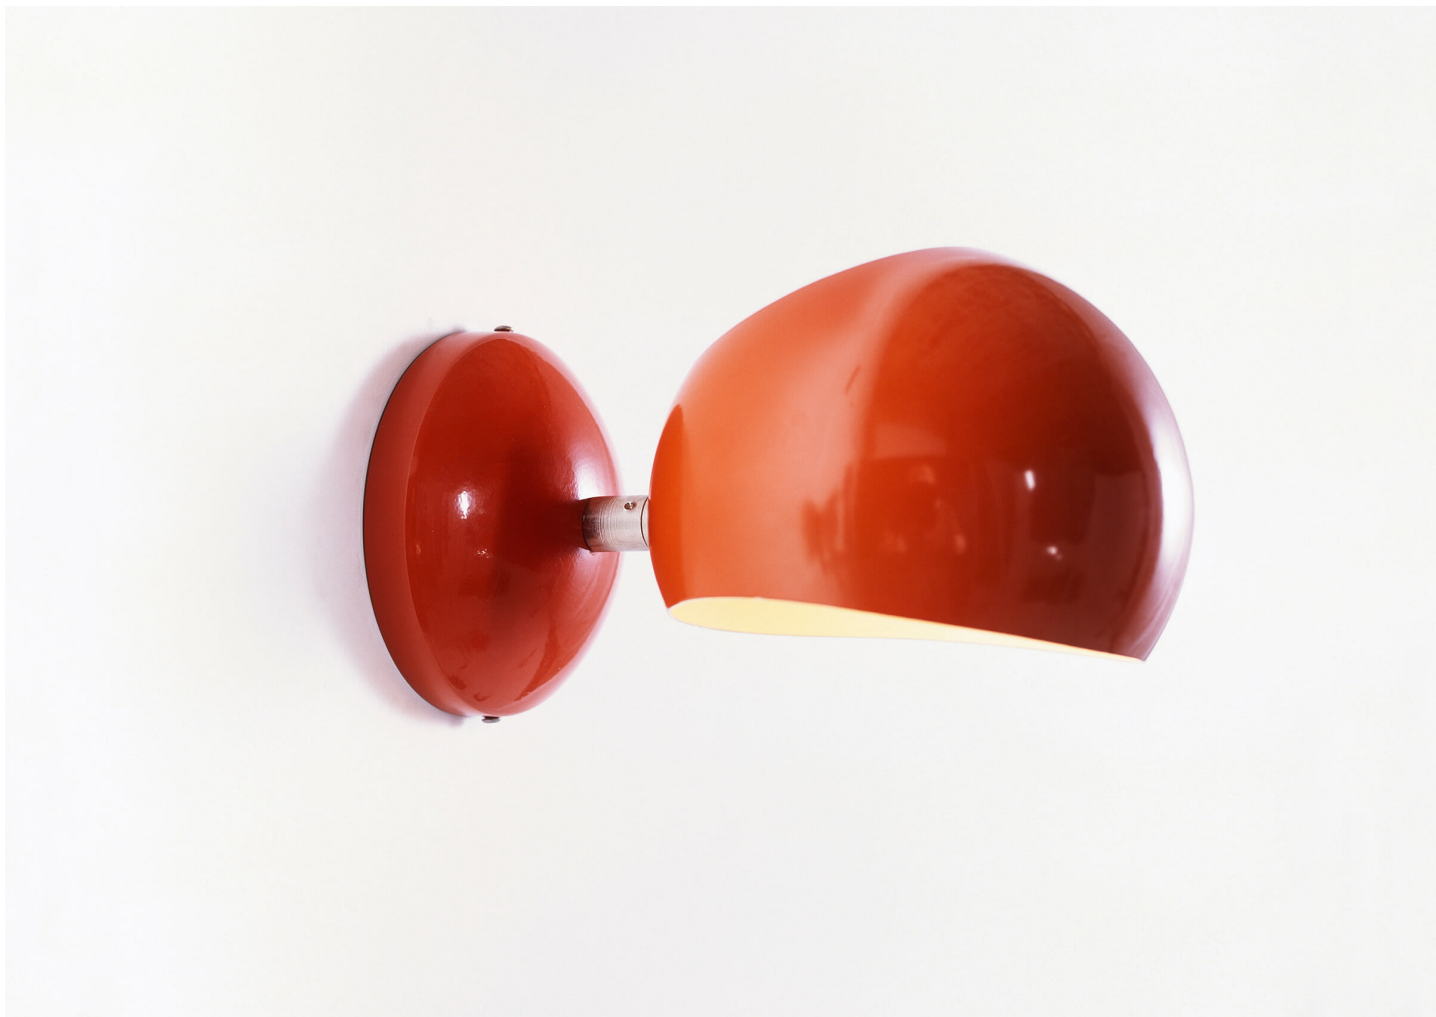

BOI SCONCE NO. 209

DAVID WEEKS

BOI SCONCE NO. 209

DAVID WEEKS

DESIGNER

David Weeks

ORIGIN

Made in the United States.

PRODUCTION

Made to Order

WEIGHT

5lbs

CERTIFICATIONS

UL listed.

MATERIALS/FINISHES

Powder coated steel shade, Powder coated steel wall mount, Plated brass hardware.

Black Gloss (black gloss interior), Black Satin (ivory satin interior), Grey Gloss (grey gloss interior), Ivory Satin (ivory satin interior), Orange Gloss (ivory satin interior), White Gloss (white gloss interior) shade and mount. Custom colors available upon request.

Nickel and Brass hardware.

DIMENSIONS

D 9" x W 6" x H 5"

Wall mount diameter: 5"

Shade: Dia. 6" x 5.5" H

CARE

Hardwired is standard. Custom cord & plug available. Custom switch available on wall mount. Indoor use and dry locations only.