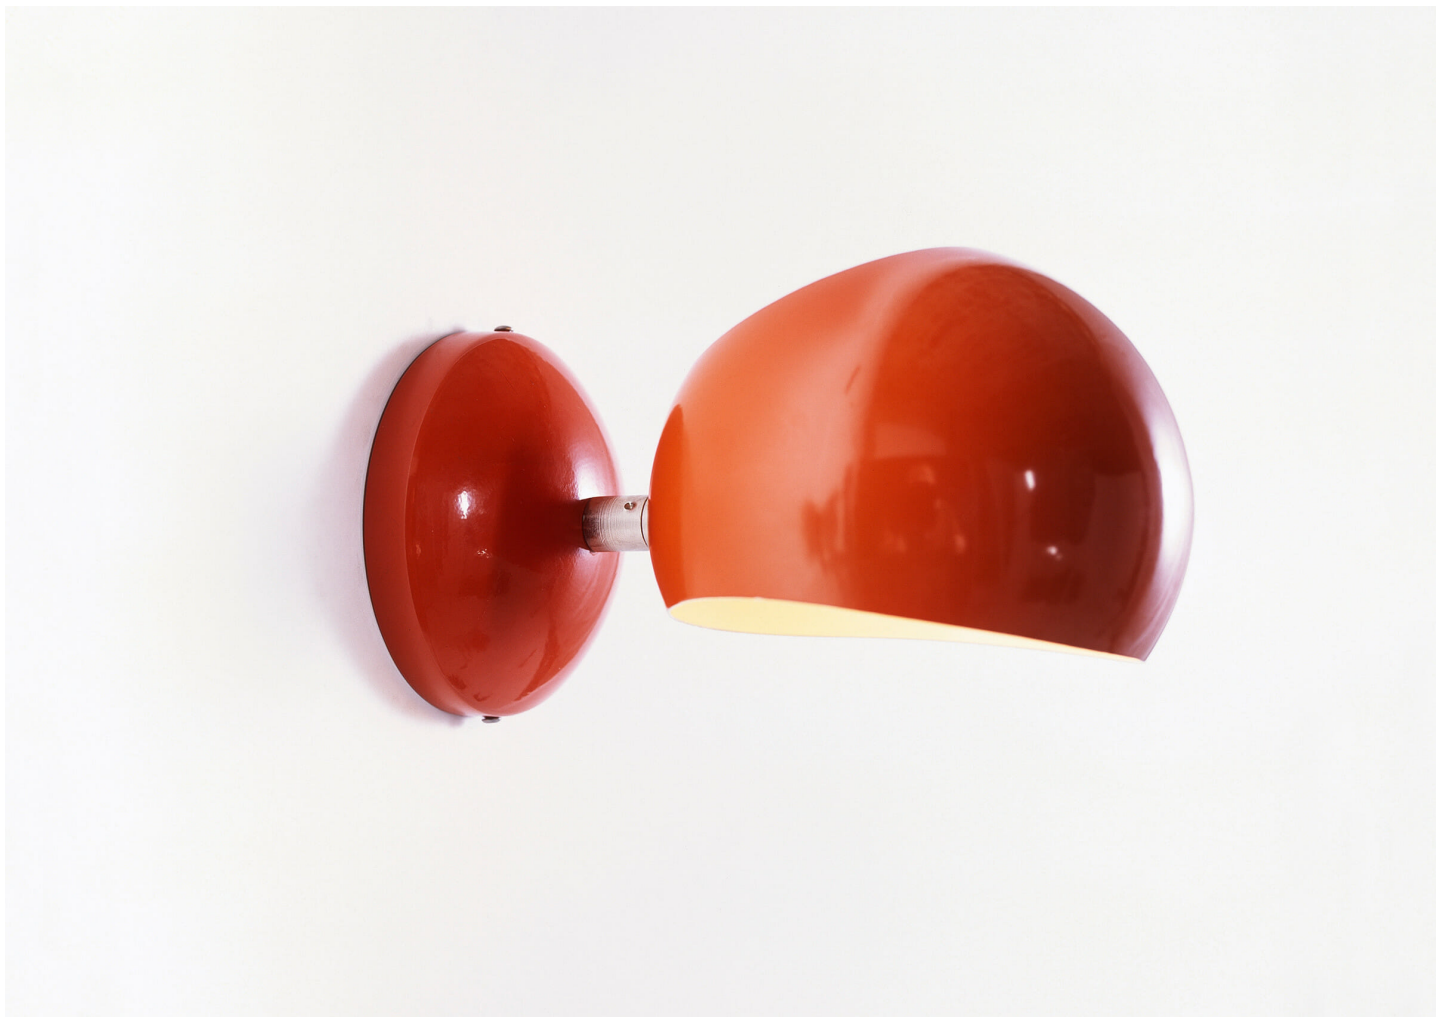

BOI SCONCE NO. 209

DAVID WEEKS

BOI SCONCE NO. 209

DAVID WEEKS

DESIGNER

David Weeks

ORIGIN

United States

MATERIALS/FINISHES

Powder-coated steel shade and wall mount, available in Black Gloss/Black Gloss interior, Black Satin/Ivory Satin interior, Grey Gloss/Grey Gloss interior, Ivory Satin/Ivory Satin interior, Orange Gloss/Ivory Satin interior, White Gloss/White Gloss interior, or White Satin/White Satin interior. Polished Nickel or Brushed Brass hardware.

DIMENSIONS

Canopy: Dia. 5"

Fixture: L 9" x W 6" x H 5.5"

Shade: Dia. 6" x H 5.5"

ILLUMINATION

120V: G16.5 globe bulb, candelabra base, Max 60W.

220-240V: E14 base golf ball, Max 60W.