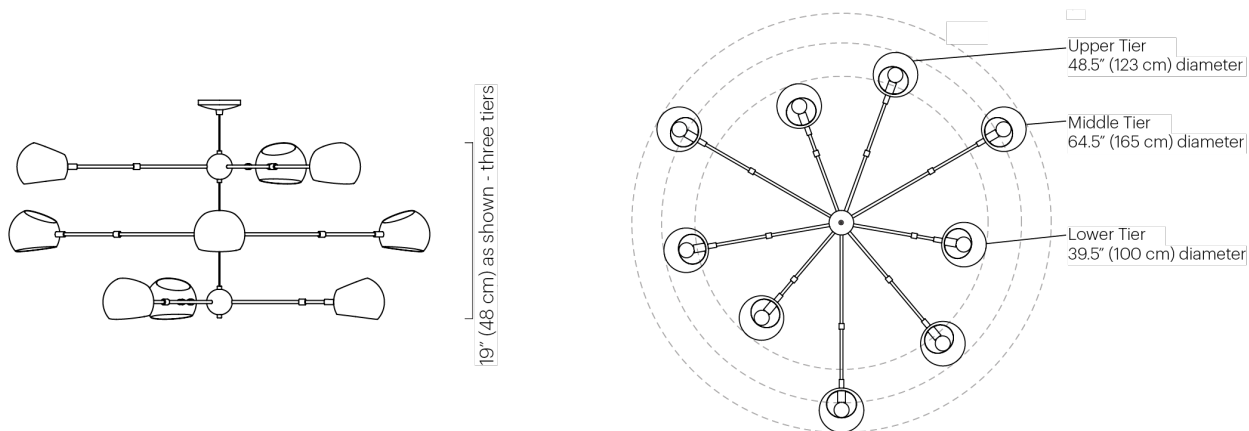

BOI TIERED PENDANT NO. 418

DAVID WEEKS

BOI TIERED PENDANT NO. 418

DAVID WEEKS

DESIGNER

David Weeks

ORIGIN

United States

DIMENSIONS

Canopy: Dia. 5"

Fixture: Dia. 64.5" x H 19"

Shade: Dia. 6" x H 5.5"

Overall Height: Custom length made to order.

CUSTOMIZABLE

Please specify number of tiers.

ILLUMINATION

120V: (3) G16.5 globe bulb candelabra base, Max 60W.

220-240V: (3) E14 base globe bulb, Max 60W.