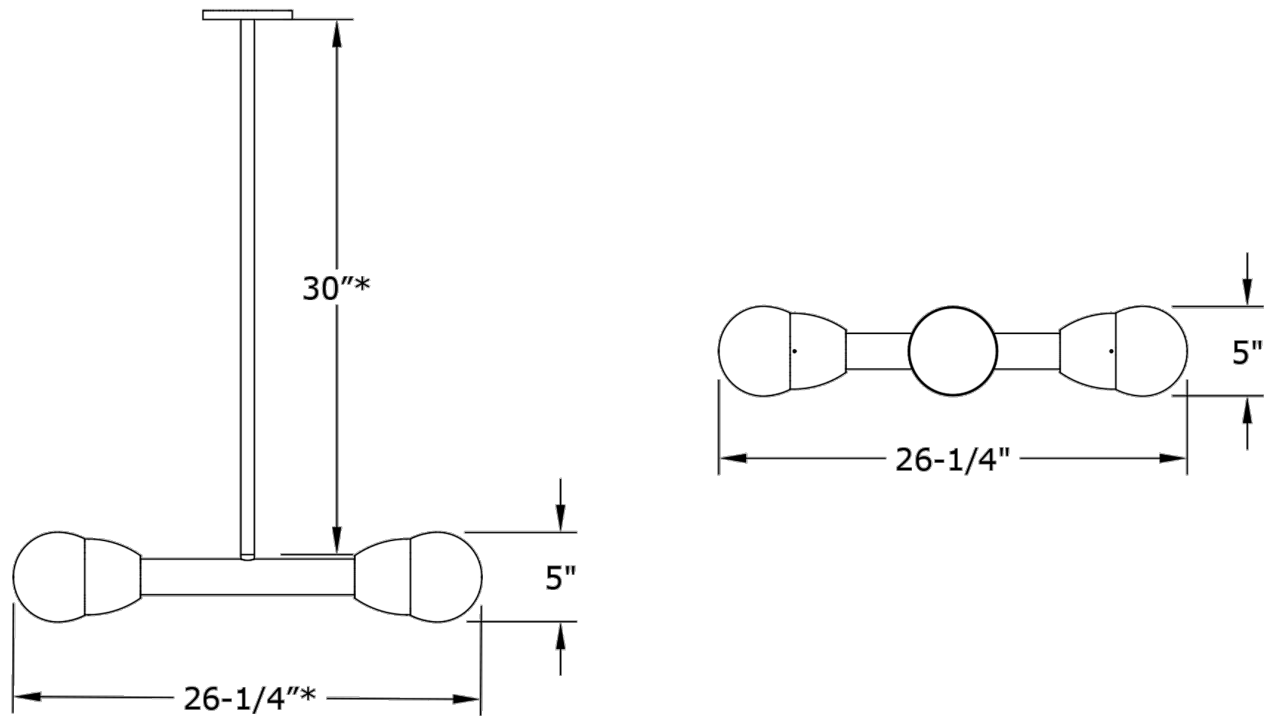

# BORA CHANDELIER – 2 LIGHTS

BEN BARBER

DESIGNER  
Ben Barber

ORIGIN  
Canada

PRODUCTION  
Made to Order

DATE  
2019

CERTIFICATIONS  
ETL listed. UL upon request.

MATERIALS  
Aluminum and hand blown opal white glass. Satin brass, satin nickel, chrome, flat black or textured white finish.

DIMENSIONS  
L 26.25" x D 5" x H 5"

CUSTOMIZABLE  
Dimensions are customizable upon request.

ILLUMINATION  
120V LED:  
Socket: G9  
Bulb: 2 x 5w G9 LED (included)  
Lumens: 450 each  
Color: 2700 Kelvin  
Dimmable

SUSPENSION  
L 30" x D .75" stem standard. Custom drop length upon confirmation of order.

CANOPY