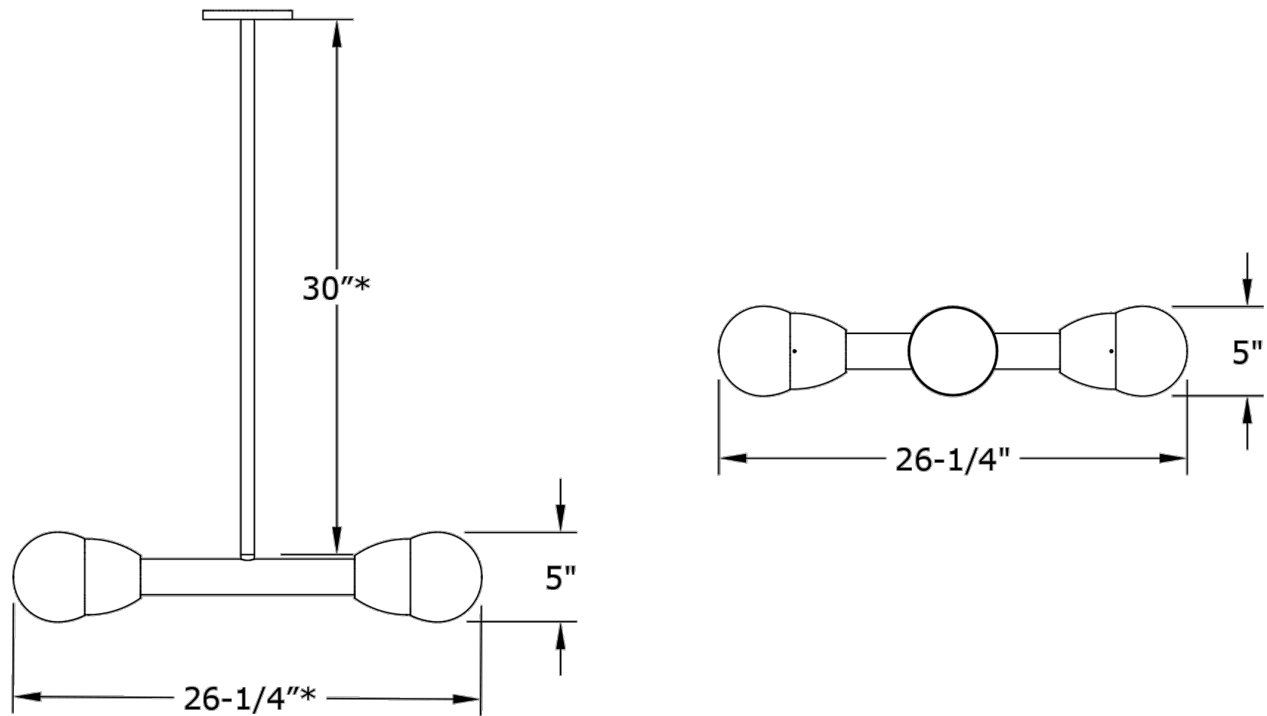

BORA CHANDELIER — 2 LIGHTS

BEN BARBER

BORA CHANDELIER – 2 LIGHTS

BEN BARBER

DESIGNER

Ben Barber

ORIGIN

Canada

DIMENSIONS

L 26.25" x D 5" x H 5"

CUSTOMIZABLE

Dimensions are customizable upon request.

ILLUMINATION

120V LED:

Socket: G9

Bulb: 2 x 5w G9 LED (included)

Lumens: 450 each

Color: 2700 Kelvin

Dimmable

SUSPENSION

L 30" x D .75" stem standard. Custom drop length upon confirmation of order.

CANOPY