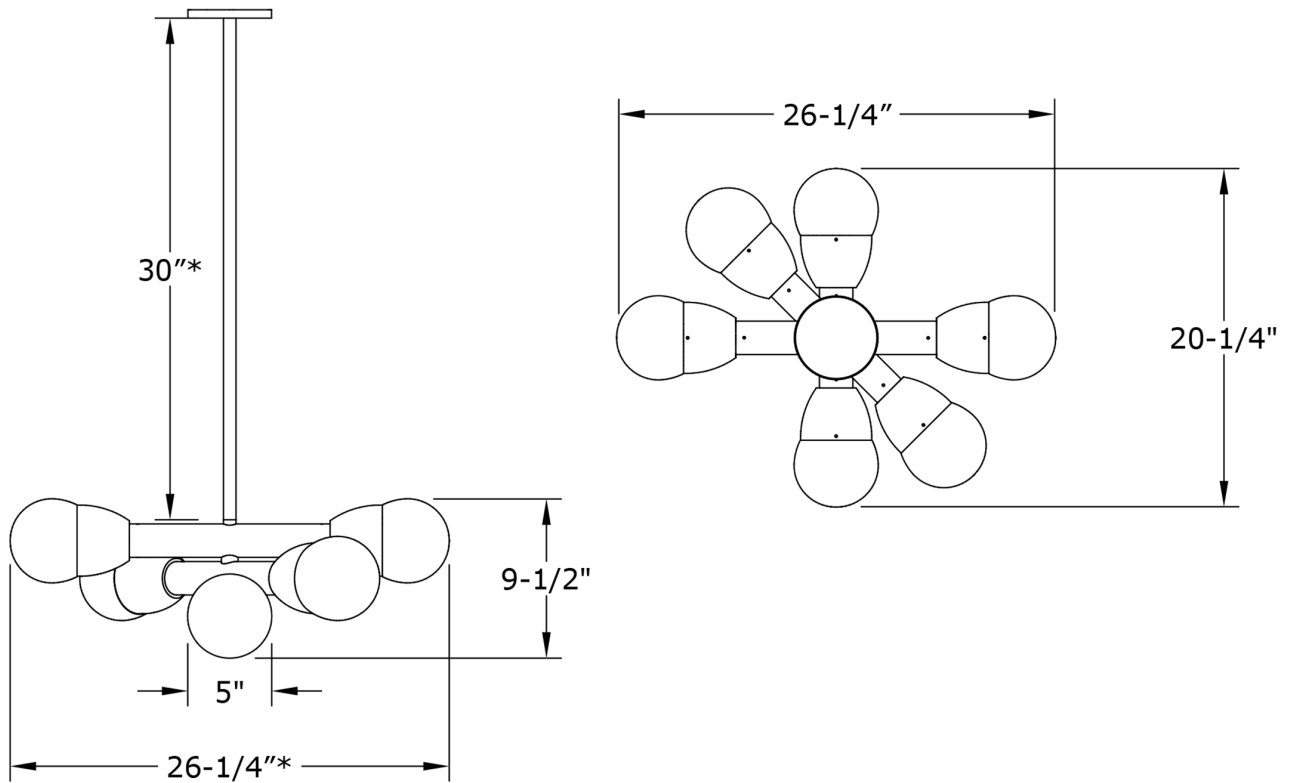

BORA CHANDELIER — 6 LIGHTS

BEN BARBER

DESIGNER

Ben Barber

ORIGIN

Canada

PRODUCTION

Made to Order

DATE

2019

CERTIFICATIONS

ETL listed.

MATERIALS

Aluminum and hand blown opal white glass. Satin brass, satin nickel, chrome, flat black or textured white finish.

DIMENSIONS

L 26.25" x D 20.25" x H 9.5"

Globe: W 5"

CUSTOMIZABLE

Dimensions are customizable upon request.

ILLUMINATION

120V LED:

Socket: G9

Bulb: 6 x 5w G9 LED (included)

Lumens: 450 each

Color: 2700 Kelvin

Dimmable

SUSPENSION

L 30" x D 75" stem standard. Custom drop length upon confirmation of order.