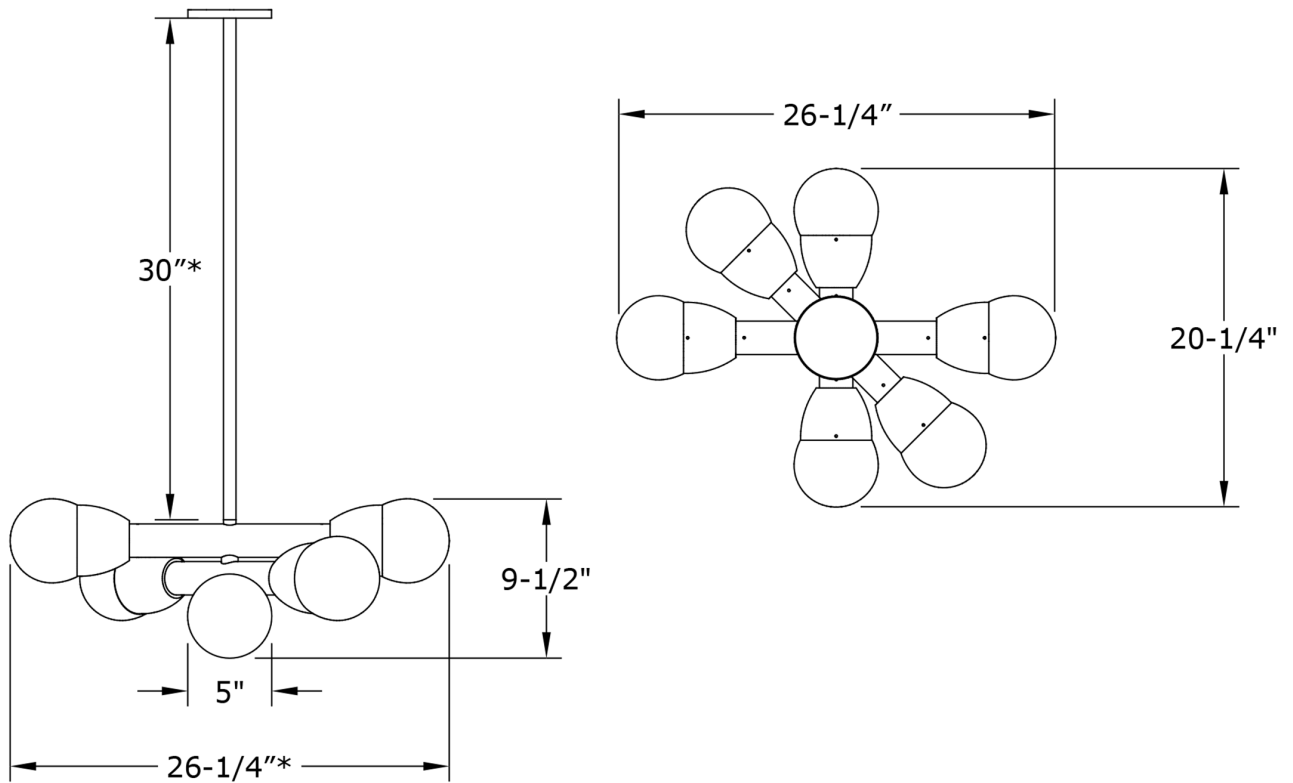

BORA CHANDELIER — 6 LIGHTS

BEN BARBER

BORA CHANDELIER — 6 LIGHTS

BEN BARBER

DESIGNER
Ben Barber

ORIGIN
Canada

PRODUCTION
Made to Order

DATE
2019

CERTIFICATIONS
ETL listed.

MATERIALS
Aluminum and hand blown opal white glass. Satin brass, satin nickel, chrome, flat black or textured white finish.

DIMENSIONS
L 26.25" x D 20.25" x H 9.5"

Globe: W 5"

CUSTOMIZABLE
Dimensions are customizable upon request.

ILLUMINATION
120V LED:
Socket: G9
Bulb: 6 x 5w G9 LED (included)
Lumens: 450 each
Color: 2700 Kelvin
Dimmable

SUSPENSION
L 30" x D 75" stem standard. Custom drop length upon confirmation of order.