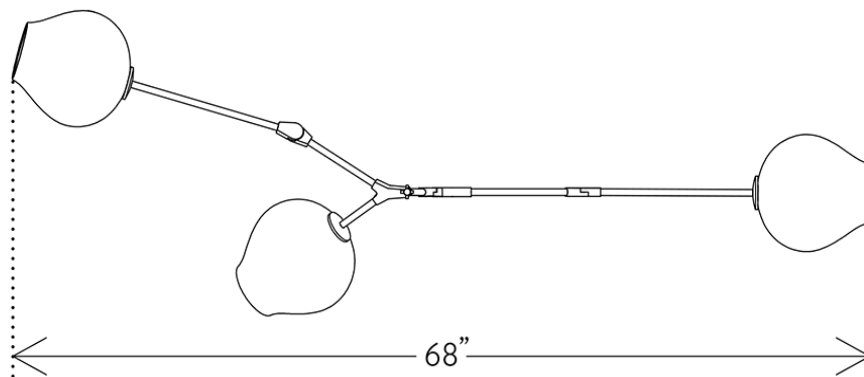

3-GLOBE BRANCHING BUBBLES BB.03.14

LINDSEY ADELMAN

3-GLOBE BRANCHING BUBBLES BB.03.14

LINDSEY ADELMAN

FRONT

SIDE

TOP

DESIGNER
Lindsey Adelman

ORIGIN
United States

PRODUCTION
Made to Order

WEIGHT
12 lbs.

CERTIFICATIONS
UL, cUL, CE, CB.

MATERIALS/FINISHES

Machined brass with brushed brass, oil-rubbed bronze, vintage brass or satin nickel finish. Clear, grey or white glass.

DIMENSIONS

Canopy: Dia. 5" x H .25"
Fixture: L 68" x W 23" x H 18"
Overall Height: Min: 20", Max: 90.25"

ILLUMINATION

110V: LED Globe, E26, 6W, Max 180W, 2500K, dimmable.
220V: LED Globe, E27, 6W, Max 180W, 2500k, dimmable.

SUSPENSION

Includes 36" or 72" stem, adjustable on-site. Longer lengths available upon request.