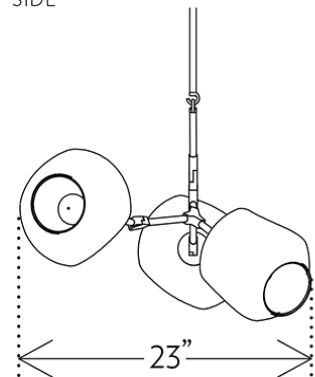

3-GLOBE BRANCHING BUBBLES BB.03.14

LINDSEY ADELMAN

3-GLOBE BRANCHING BUBBLES BB.03.14

LINDSEY ADELMAN

FRONT

SIDE

TOP

DESIGNER
Lindsey Adelman

DIMENSIONS

Canopy: Dia. 5" x H .25"
Fixture: L 68" x W 23" x H 18"
Overall Height: Min: 20", Max: 90.25"

ILLUMINATION

110V: LED Globe, E26, 6W, Max 180W, 2500K, dimmable.
220V: LED Globe, E27, 6W, Max 180W, 2500k, dimmable.