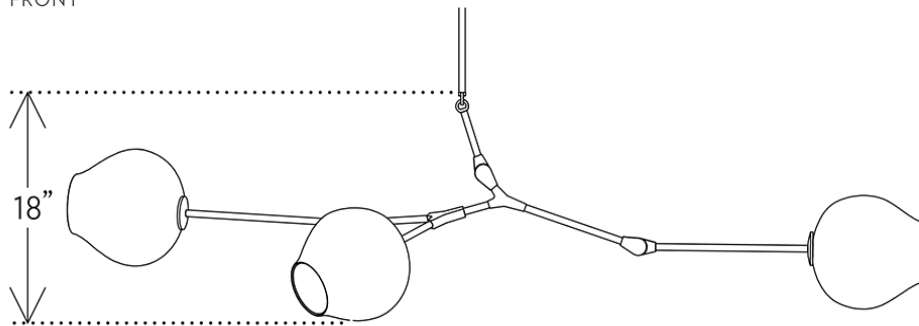

3-GLOBE BRANCHING BUBBLES BB.03.14

LINDSEY ADELMAN

3-GLOBE BRANCHING BUBBLES BB.03.14

LINDSEY ADELMAN

FRONT

SIDE

TOP

DESIGNER
Lindsey Adelman

ORIGIN
United States

PRODUCTION
Made to Order

WEIGHT
12 lbs.

CERTIFICATIONS
UL, cUL, CE, CB.

MATERIALS/FINISHES

Machined brass with brushed brass, oil-rubbed bronze, vintage brass or satin nickel finish. Clear, grey or white glass.

DIMENSIONS

Canopy: Dia. 5" x H .25"
Fixture: L 68" x W 23" x H 18"
Overall Height: Min: 20", Max: 90.25"

ILLUMINATION

110V: LED Globe, E26, 6W, Max 180W, 2500K, dimmable.
220V: LED Globe, E27, 6W, Max 180W, 2500k, dimmable.

SUSPENSION

Includes 36" or 72" stem, adjustable on-site. Longer lengths available upon request.