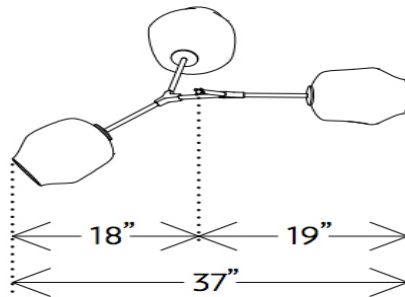

# BRANCHING BUBBLES BB.03.31

LINDSEY ADELMAN

FRONT

SIDE

TOP

DESIGNER

Lindsey Adelman

ORIGIN

W 37" x D 23" x H 32"

Globes: Dia 9"

ILLUMINATION

110V: LED Globe, e26, 6w, 2500K.

220V: LED Globe, e27, 6w, 2500k.

SUSPENSION

Includes 36" or 72" stem, adjustable on-site. Longer lengths available upon request.

CANOPY

Dia 5" x H .25"