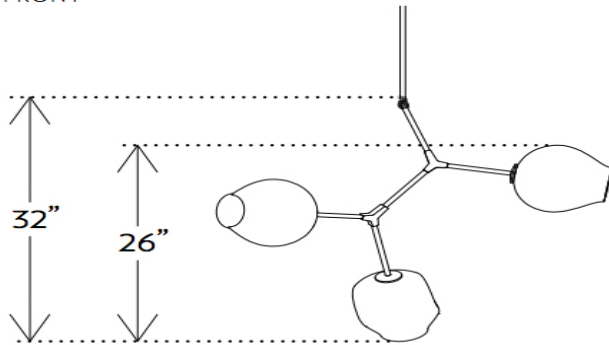

# BRANCHING BUBBLES BB.03.31

LINDSEY ADELMAN

FRONT

SIDE

TOP

DESIGNER

Lindsey Adelman

ORIGIN

W 37" x D 23" x H 32"

Globes: Dia 9"

ILLUMINATION

110V: LED Globe, e26, 6w, 2500K.

220V: LED Globe, e27, 6w, 2500k.

SUSPENSION

Includes 36" or 72" stem, adjustable on-site. Longer lengths available upon request.

CANOPY

Dia 5" x H .25"