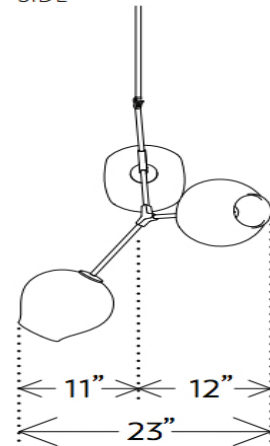

# BRANCHING BUBBLES BB.03.31

LINDSEY ADELMAN

FRONT

SIDE

TOP

DESIGNER

Lindsey Adelman

ORIGIN

W 37" x D 23" x H 32"

Globes: Dia 9"

ILLUMINATION

110V: LED Globe, e26, 6w, 2500K.

220V: LED Globe, e27, 6w, 2500k.

SUSPENSION

Includes 36" or 72" stem, adjustable on-site. Longer lengths available upon request.

CANOPY

Dia 5" x H .25"