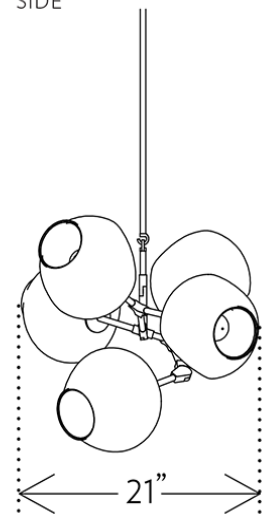

# 5-GLOBE BRANCHING BUBBLES BB.05.28

LINDSEY ADELMAN

FRONT

SIDE

TOP

DESIGNER

Lindsey Adelman

ORIGIN

United States

PRODUCTION

Made to Order

WEIGHT

20lbs

MATERIALS/FINISHES

Machined brass with brushed brass, oil-rubbed bronze, vintage brass or satin nickel finish. Clear, grey or white glass.

DIMENSIONS

W 64" x D 21" x H 21"

Globes: Dia 9"

ILLUMINATION

110V: LED Globe, e26, 6w, 2500K.

220V: LED Globe, e27, 6w, 2500k.

SUSPENSION

Includes 36" or 72" stem, adjustable on-site. Longer lengths available upon request.

CANOPY

Dia 5" x H .25"