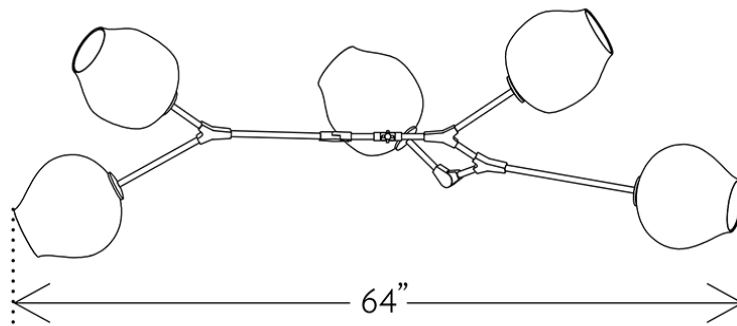

# 5-GLOBE BRANCHING BUBBLES BB.05.28

LINDSEY ADELMAN

FRONT

SIDE

TOP

DESIGNER

Lindsey Adelman

ORIGIN

United States

PRODUCTION

Made to Order

WEIGHT

20lbs

MATERIALS/FINISHES

Machined brass with brushed brass, oil-rubbed bronze, vintage brass or satin nickel finish. Clear, grey or white glass.

DIMENSIONS

W 64" x D 21" x H 21"

Globes: Dia 9"

ILLUMINATION

110V: LED Globe, e26, 6w, 2500K.

220V: LED Globe, e27, 6w, 2500k.

SUSPENSION

Includes 36" or 72" stem, adjustable on-site. Longer lengths available upon request.

CANOPY

Dia 5" x H .25"