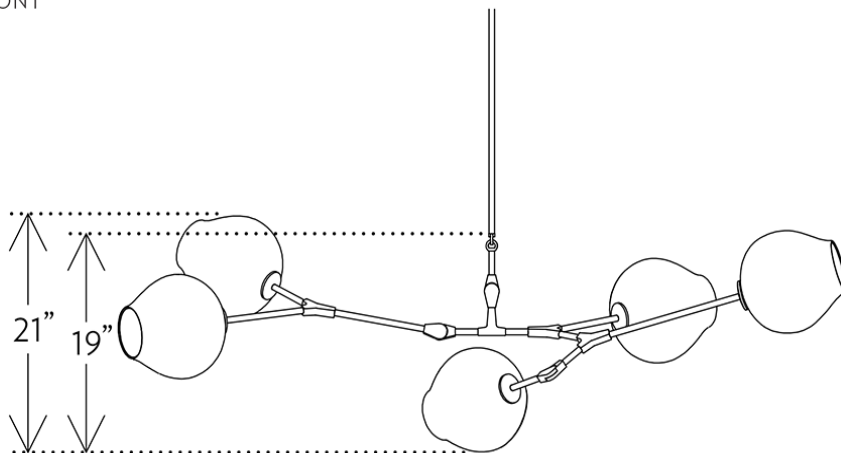

# 5-GLOBE BRANCHING BUBBLES BB.05.28

LINDSEY ADELMAN

FRONT

SIDE

TOP

DESIGNER

Lindsey Adelman

ORIGIN

W 64" x D 21" x H 21"

Globes: Dia 9"

ILLUMINATION

110V: LED Globe, e26, 6w, 2500K.

220V: LED Globe, e27, 6w, 2500k.

SUSPENSION

Includes 36" or 72" stem, adjustable on-site. Longer lengths available upon request.

CANOPY

Dia 5" x H .25"