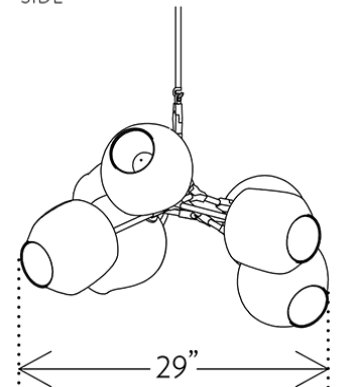

BRANCHING BUBBLES BB.07.45

LINDSEY ADELMAN

BRANCHING BUBBLES BB.07.45

LINDSEY ADELMAN

FRONT

SIDE

TOP

DESIGNER

Lindsey Adelman

ORIGIN

United States

PRODUCTION

Made to Order

WEIGHT

28lbs

MATERIALS/FINISHES

Machined brass with brushed brass, oil-rubbed bronze, vintage brass or satin nickel finish. Clear, grey or white glass.

DIMENSIONS

W 79" x D 29" x H 22"

Globes: Dia 9"

ILLUMINATION

110V: LED Globe, e26, 6w, 2500K.

220V: LED Globe, e27, 6w, 2500k.

SUSPENSION

Includes 36" or 72" stem, adjustable on-site. Longer lengths available upon request.

CANOPY

Dia 5" x H .25"