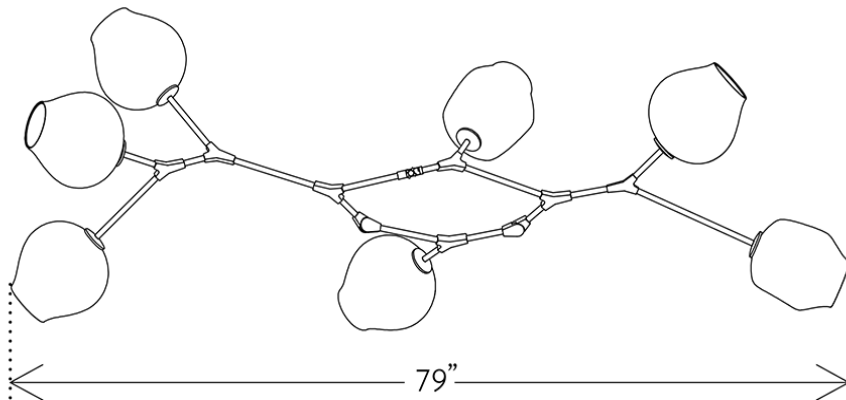

BRANCHING BUBBLES BB.07.45

LINDSEY ADELMAN

BRANCHING BUBBLES BB.07.45

LINDSEY ADELMAN

FRONT

SIDE

TOP

DESIGNER

Lindsey Adelman

ORIGIN

United States

PRODUCTION

Made to Order

WEIGHT

28lbs

MATERIALS/FINISHES

Machined brass with brushed brass, oil-rubbed bronze, vintage brass or satin nickel finish. Clear, grey or white glass.

DIMENSIONS

W 79" x D 29" x H 22"

Globes: Dia 9"

ILLUMINATION

110V: LED Globe, e26, 6w, 2500K.

220V: LED Globe, e27, 6w, 2500k.

SUSPENSION

Includes 36" or 72" stem, adjustable on-site. Longer lengths available upon request.

CANOPY

Dia 5" x H .25"