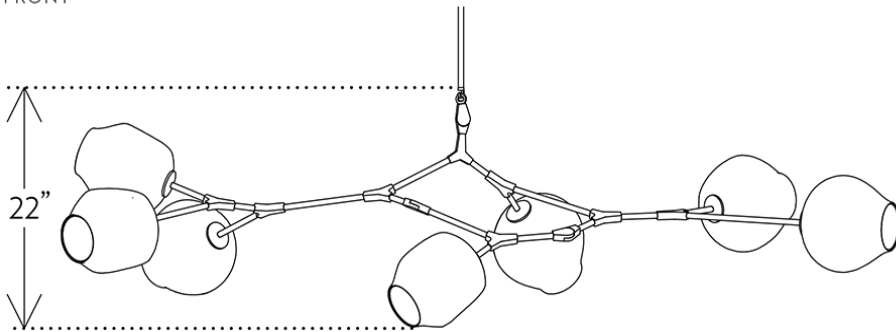

BRANCHING BUBBLES BB.07.45

LINDSEY ADELMAN

BRANCHING BUBBLES BB.07.45

LINDSEY ADELMAN

FRONT

SIDE

TOP

DESIGNER

Lindsey Adelman

ORIGIN

United States

PRODUCTION

Made to Order

WEIGHT

28lbs

MATERIALS/FINISHES

Machined brass with brushed brass, oil-rubbed bronze, vintage brass or satin nickel finish. Clear, grey or white glass.

DIMENSIONS

W 79" x D 29" x H 22"

Globes: Dia 9"

ILLUMINATION

110V: LED Globe, e26, 6w, 2500K.

220V: LED Globe, e27, 6w, 2500k.

SUSPENSION

Includes 36" or 72" stem, adjustable on-site. Longer lengths available upon request.

CANOPY

Dia 5" x H .25"