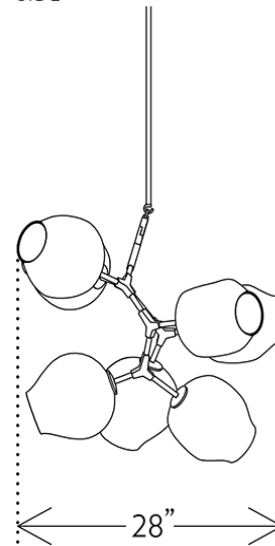

BRANCHING BUBBLES BB.07.59

LINDSEY ADELMAN

BRANCHING BUBBLES BB.07.59

LINDSEY ADELMAN

FRONT

SIDE

TOP

DESIGNER
Lindsey Adelman

ORIGIN
United States

PRODUCTION
Made to Order

WEIGHT
28lbs

MATERIALS/FINISHES
Machined brass with brushed brass, oil-rubbed bronze, vintage brass or satin nickel finish. Clear, grey or white glass.

DIMENSIONS
W 30" x D 28" x H 26"
Globes: Dia 9"

ILLUMINATION
110V: LED Globe, e26, 6w, 2500K.
220V: LED Globe, e27, 6w, 2500k.

SUSPENSION
Includes 36" or 72" stem, adjustable on-site. Longer lengths available upon request.

CANOPY
Dia 5" x H .25"