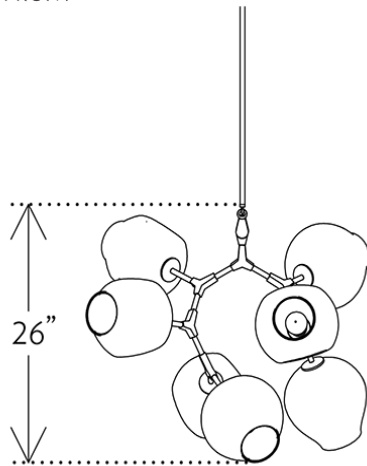

BRANCHING BUBBLES BB.07.59

LINDSEY ADELMAN

BRANCHING BUBBLES BB.07.59

LINDSEY ADELMAN

FRONT

SIDE

TOP

DESIGNER
Lindsey Adelman

ORIGIN
United States

PRODUCTION
Made to Order

WEIGHT
28lbs

MATERIALS/FINISHES
Machined brass with brushed brass, oil-rubbed bronze, vintage brass or satin nickel finish. Clear, grey or white glass.

DIMENSIONS
W 30" x D 28" x H 26"
Globes: Dia 9"

ILLUMINATION
110V: LED Globe, e26, 6w, 2500K.
220V: LED Globe, e27, 6w, 2500k.

SUSPENSION
Includes 36" or 72" stem, adjustable on-site. Longer lengths available upon request.

CANOPY
Dia 5" x H .25"