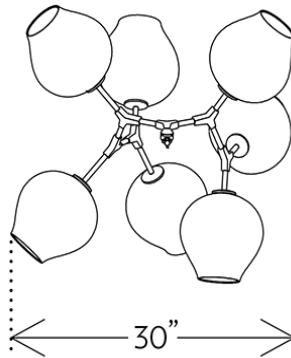

BRANCHING BUBBLES BB.07.59

LINDSEY ADELMAN

BRANCHING BUBBLES BB.07.59

LINDSEY ADELMAN

FRONT

SIDE

TOP

DESIGNER
Lindsey Adelman

ORIGIN
United States

PRODUCTION
Made to Order

WEIGHT
28lbs

MATERIALS/FINISHES
Machined brass with brushed brass, oil-rubbed bronze, vintage brass or satin nickel finish. Clear, grey or white glass.

DIMENSIONS
W 30" x D 28" x H 26"
Globes: Dia 9"

ILLUMINATION
110V: LED Globe, e26, 6w, 2500K.
220V: LED Globe, e27, 6w, 2500k.

SUSPENSION
Includes 36" or 72" stem, adjustable on-site. Longer lengths available upon request.

CANOPY
Dia 5" x H .25"