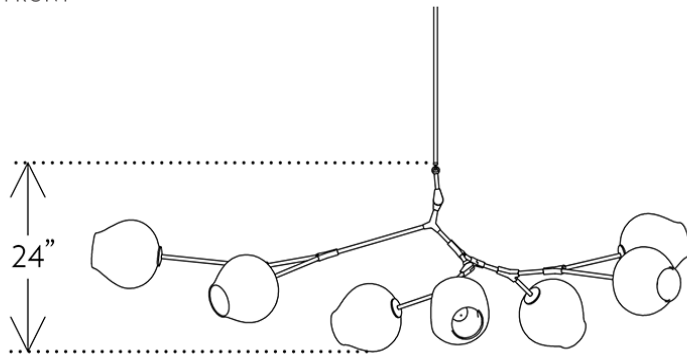

BRANCHING BUBBLES BB.07.62

LINDSEY ADELMAN

BRANCHING BUBBLES BB.07.62

LINDSEY ADELMAN

FRONT

SIDE

TOP

DESIGNER

Lindsey Adelman

ORIGIN

United States

PRODUCTION

Made to Order

WEIGHT

28lbs

MATERIALS/FINISHES

Machined brass with brushed brass, oil-rubbed bronze, vintage brass or satin nickel finish. Clear, grey or white glass.

DIMENSIONS

W 81" x D 33" x H 24"

Globes: Dia 9"

ILLUMINATION

110V: LED Globe, e26, 6w, 2500K.

220V: LED Globe, e27, 6w, 2500k.

SUSPENSION

Includes 36" or 72" stem, adjustable on-site. Longer lengths available upon request.

CANOPY

Dia 5" x H .25"