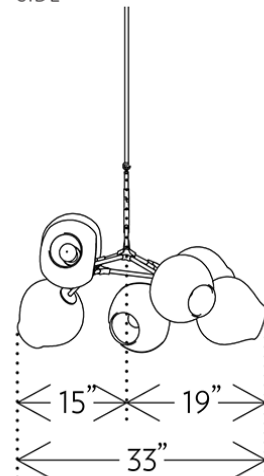

7-GLOBE BRANCHING BUBBLES BB.07.62

LINDSEY ADELMAN

7-GLOBE BRANCHING BUBBLES BB.07.62

LINDSEY ADELMAN

FRONT

SIDE

TOP

DESIGNER

Lindsey Adelman

ORIGIN

United States

PRODUCTION

Made to Order

WEIGHT

28lbs

MATERIALS/FINISHES

Machined brass with brushed brass, oil-rubbed bronze, vintage brass or satin nickel finish. Clear, grey or white glass.

DIMENSIONS

W 81" x D 33" x H 24"

Globes: Dia 9"

ILLUMINATION

E26 | 110v | 6w | 2500k LED, Dimmable

E27 | 220v | 6w | 2500k LED, Dimmable

SUSPENSION

Includes 36" or 72" stem, adjustable on-site. Longer lengths available upon request.

CANOPY

Dia 5" x H .25"