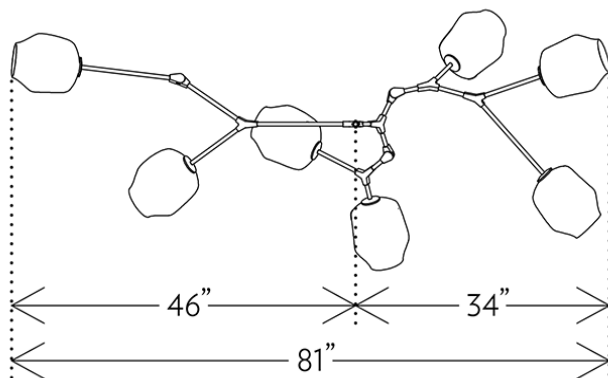

7-GLOBE BRANCHING BUBBLES BB.07.62

LINDSEY ADELMAN

7-GLOBE BRANCHING BUBBLES BB.07.62

LINDSEY ADELMAN

FRONT

SIDE

TOP

DESIGNER

Lindsey Adelman

ORIGIN

United States

PRODUCTION

Made to Order

WEIGHT

28lbs

MATERIALS/FINISHES

Machined brass with brushed brass, oil-rubbed bronze, vintage brass or satin nickel finish. Clear, grey or white glass.

DIMENSIONS

W 81" x D 33" x H 24"

Globes: Dia 9"

ILLUMINATION

E26 | 110v | 6w | 2500k LED, Dimmable

E27 | 220v | 6w | 2500k LED, Dimmable

SUSPENSION

Includes 36" or 72" stem, adjustable on-site. Longer lengths available upon request.

CANOPY

Dia 5" x H .25"