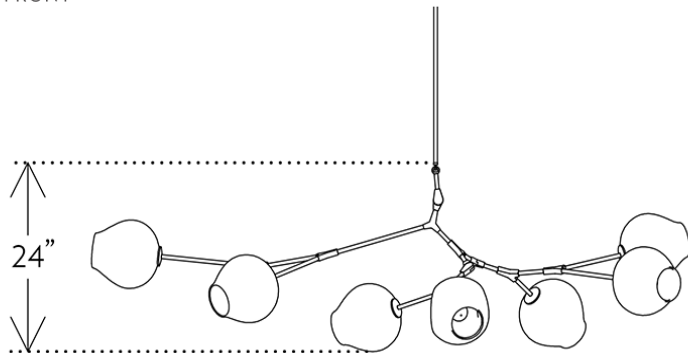

7-GLOBE BRANCHING BUBBLES BB.07.62

LINDSEY ADELMAN

7-GLOBE BRANCHING BUBBLES BB.07.62

LINDSEY ADELMAN

FRONT

SIDE

TOP

DESIGNER

Lindsey Adelman

ORIGIN

United States

PRODUCTION

Made to Order

WEIGHT

28lbs

MATERIALS/FINISHES

Machined brass with brushed brass, oil-rubbed bronze, vintage brass or satin nickel finish. Clear, grey or white glass.

DIMENSIONS

W 81" x D 33" x H 24"

Globes: Dia 9"

ILLUMINATION

E26 | 110v | 6w | 2500k LED, Dimmable

E27 | 220v | 6w | 2500k LED, Dimmable

SUSPENSION

Includes 36" or 72" stem, adjustable on-site. Longer lengths available upon request.

CANOPY

Dia 5" x H .25"