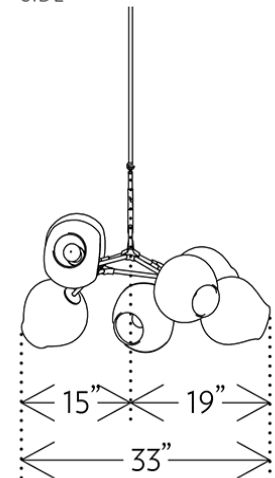

BRANCHING BUBBLES BB.07.62

LINDSEY ADELMAN

BRANCHING BUBBLES BB.07.62

LINDSEY ADELMAN

FRONT

SIDE

TOP

DESIGNER

Lindsey Adelman

ORIGIN

United States

PRODUCTION

Made to Order

WEIGHT

28lbs

MATERIALS/FINISHES

Machined brass with brushed brass, oil-rubbed bronze, vintage brass or satin nickel finish. Clear, grey or white glass.

DIMENSIONS

W 81" x D 33" x H 24"

Globes: Dia 9"

ILLUMINATION

110V: LED Globe, e26, 6w, 2500K.

220V: LED Globe, e27, 6w, 2500k.

SUSPENSION

Includes 36" or 72" stem, adjustable on-site. Longer lengths available upon request.

CANOPY

Dia 5" x H .25"