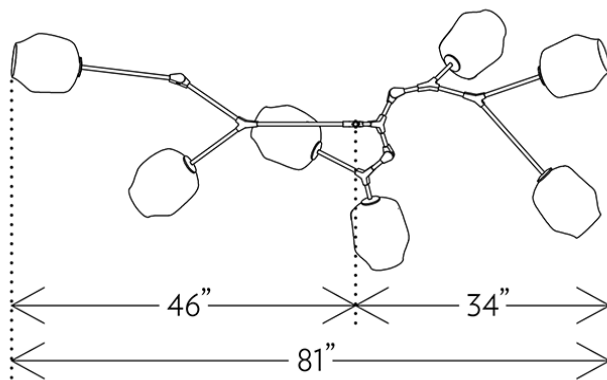

BRANCHING BUBBLES BB.07.62

LINDSEY ADELMAN

BRANCHING BUBBLES BB.07.62

LINDSEY ADELMAN

FRONT

SIDE

TOP

DESIGNER

Lindsey Adelman

ORIGIN

United States

PRODUCTION

Made to Order

WEIGHT

28lbs

MATERIALS/FINISHES

Machined brass with brushed brass, oil-rubbed bronze, vintage brass or satin nickel finish. Clear, grey or white glass.

DIMENSIONS

W 81" x D 33" x H 24"

Globes: Dia 9"

ILLUMINATION

110V: LED Globe, e26, 6w, 2500K.

220V: LED Globe, e27, 6w, 2500k.

SUSPENSION

Includes 36" or 72" stem, adjustable on-site. Longer lengths available upon request.

CANOPY

Dia 5" x H .25"