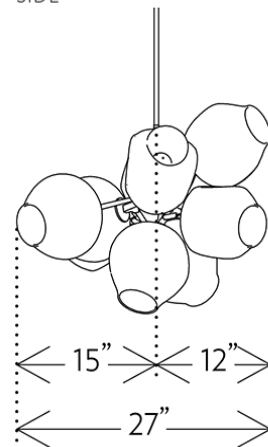

# BRANCHING BUBBLES BB.09.39

LINDSEY ADELMAN

FRONT

SIDE

TOP

DESIGNER

Lindsey Adelman

ORIGIN

United States

PRODUCTION

Made to Order

WEIGHT

36lbs

MATERIALS/FINISHES

Machined brass with brushed brass, oil-rubbed bronze, vintage brass or satin nickel finish. Clear, grey or white glass.

DIMENSIONS

W 87" x D 27" x H 22"

Globes: Dia 9"

ILLUMINATION

110V: LED Globe, e26, 6w, 2500K.

220V: LED Globe, e27, 6w, 2500k.

SUSPENSION

Includes 36" or 72" stem, adjustable on-site. Longer lengths available upon request.

CANOPY

Dia 5" x H .25"