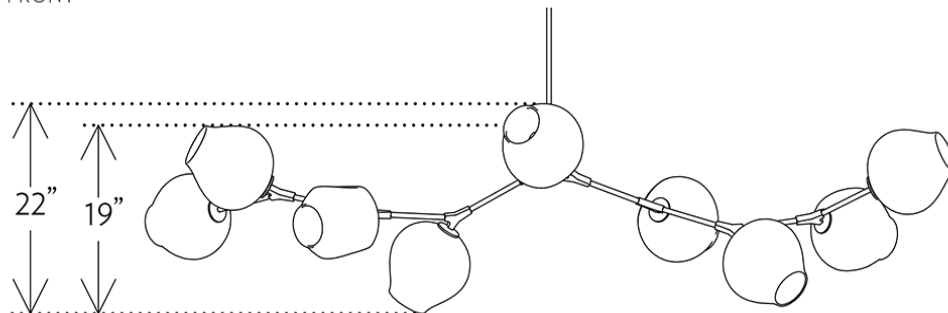

# BRANCHING BUBBLES BB.09.39

LINDSEY ADELMAN

FRONT

SIDE

TOP

DESIGNER

Lindsey Adelman

ORIGIN

United States

PRODUCTION

Made to Order

WEIGHT

36lbs

MATERIALS/FINISHES

Machined brass with brushed brass, oil-rubbed bronze, vintage brass or satin nickel finish. Clear, grey or white glass.

DIMENSIONS

W 87" x D 27" x H 22"

Globes: Dia 9"

ILLUMINATION

110V: LED Globe, e26, 6w, 2500K.

220V: LED Globe, e27, 6w, 2500k.

SUSPENSION

Includes 36" or 72" stem, adjustable on-site. Longer lengths available upon request.

CANOPY

Dia 5" x H .25"