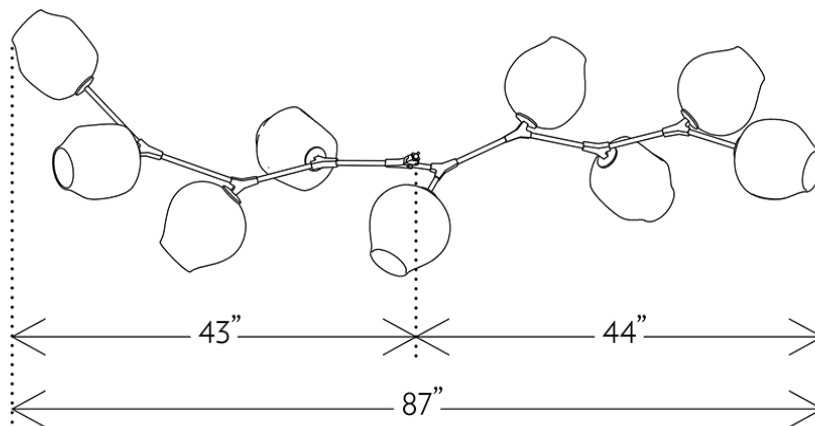

# BRANCHING BUBBLES BB.09.39

LINDSEY ADELMAN

FRONT

SIDE

TOP

DESIGNER

Lindsey Adelman

ORIGIN

United States

PRODUCTION

Made to Order

WEIGHT

36lbs

MATERIALS/FINISHES

Machined brass with brushed brass, oil-rubbed bronze, vintage brass or satin nickel finish. Clear, grey or white glass.

DIMENSIONS

W 87" x D 27" x H 22"

Globes: Dia 9"

ILLUMINATION

110V: LED Globe, e26, 6w, 2500K.

220V: LED Globe, e27, 6w, 2500k.

SUSPENSION

Includes 36" or 72" stem, adjustable on-site. Longer lengths available upon request.

CANOPY

Dia 5" x H .25"