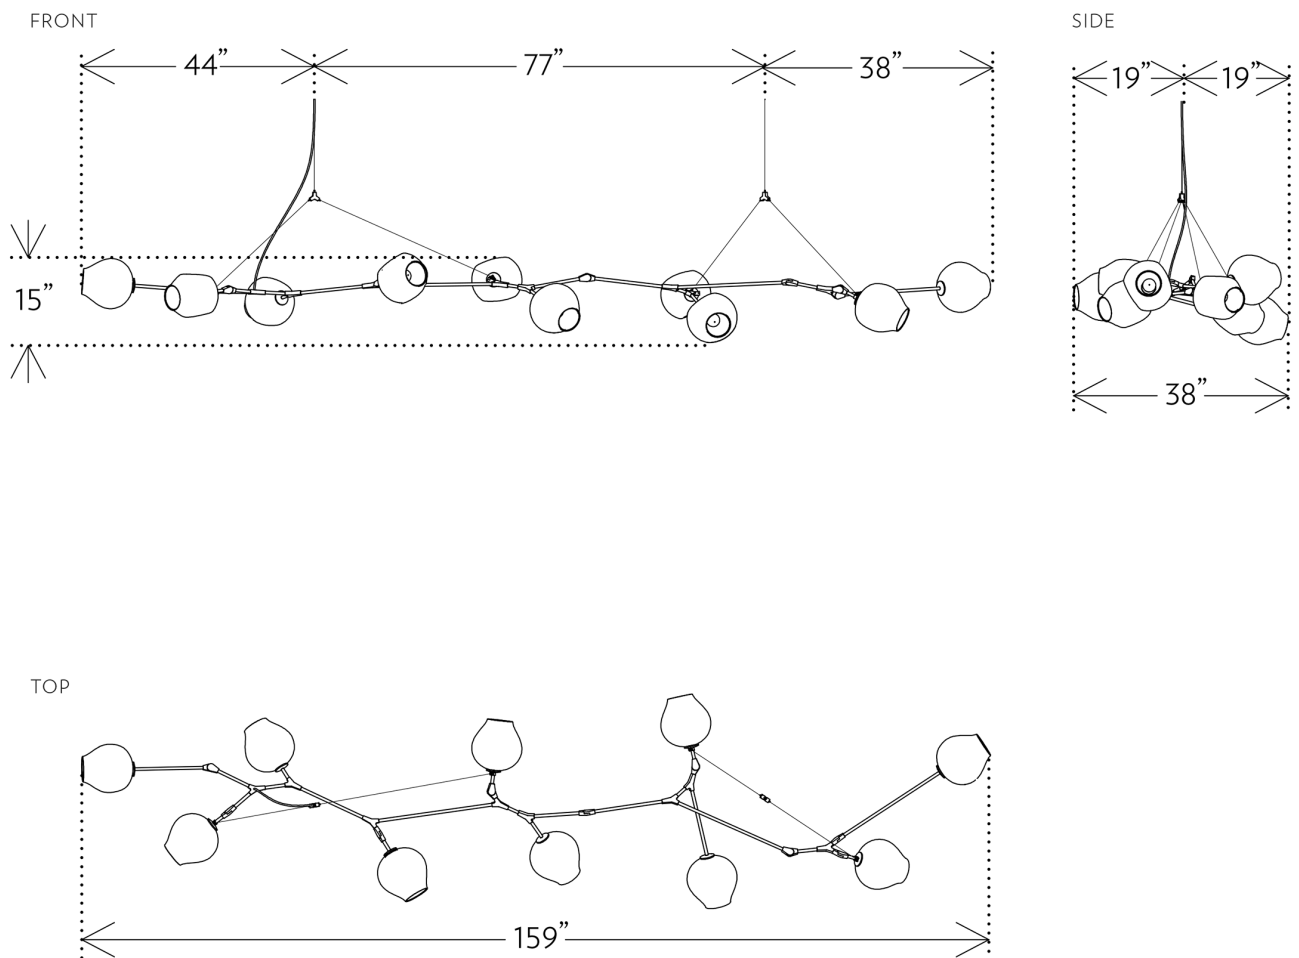

# PRIVATE: BRANCHING BUBBLES BB.10.27

LINDSEY ADELMAN

DESIGNER  
Lindsey Adelman

ORIGIN  
United States

PRODUCTION  
Made to Order

WEIGHT  
40lbs

MATERIALS/FINISHES  
Machined brass with brushed brass, oil-rubbed bronze, vintage brass or satin nickel finish. Clear, grey or white glass.

DIMENSIONS  
W 159" x D 38" x H 15"  
Globes: Dia 9"

ILLUMINATION  
110V: LED Globe, e26, 6w, 2500K.  
220V: LED Globe, e27, 6w, 2500k.

SUSPENSION  
Aircraft cable.

CANOPY  
Dia 5" x H .25"