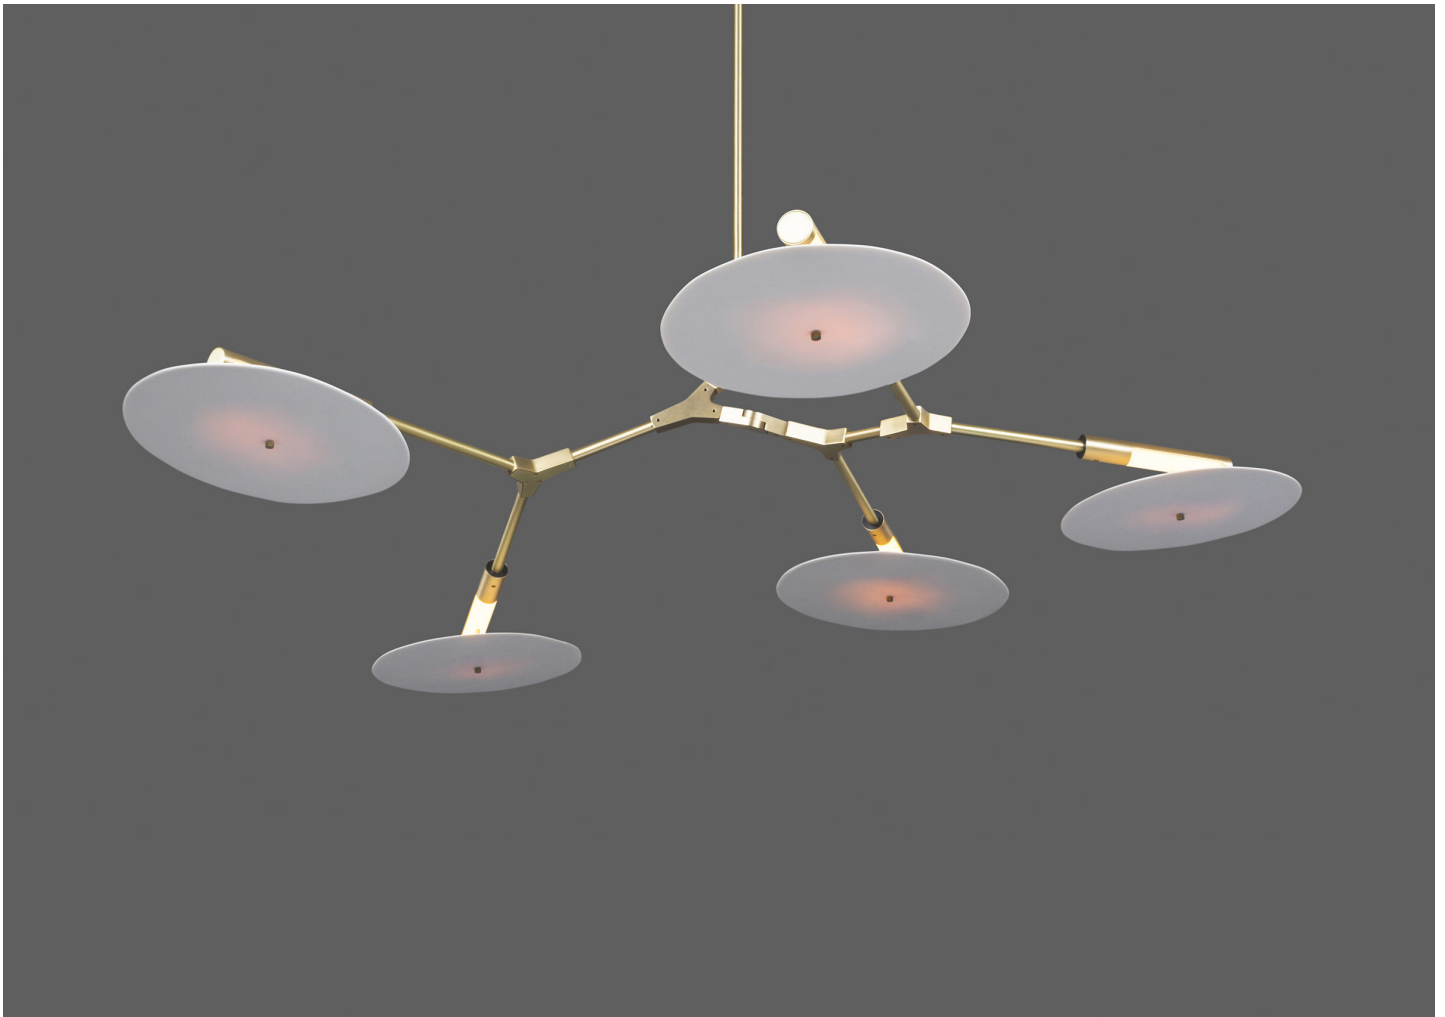

BRANCHING DISCS BD.05.06

LINDSEY ADELMAN

DESIGNER

Lindsey Adelman

ORIGIN

United States

PRODUCTION

Made to Order

WEIGHT

15lbs

MATERIALS/FINISHES

Machined brass with satin nickel, brushed brass, vintage brass or oil-rubbed bronze finish. Porcelain shades.

DIMENSIONS

W 43" x D 44" x H 12"

Dia 10" - 11" white porcelain shades

ILLUMINATION

24v|2w|2700k integrated LED, Dimmable,
Transformer Provided

SUSPENSION

Includes 36" or 72" stem, adjustable on-site. Longer lengths available upon request.

CANOPY

Dia 5" x H 1.5"