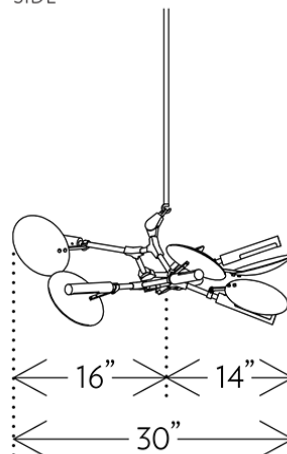

6-LIGHT BRANCHING DISC BD.06.02

LINDSEY ADELMAN FOR LINDSEY ADELMAN STUDIO

SIDE

DESIGNER

Lindsey Adelman

MANUFACTURER

Lindsey Adelman Studio

ORIGIN

United States

PRODUCTION

Made to Order

WEIGHT

15 lbs.

CERTIFICATIONS

UL, cUL.

MATERIALS/FINISHES

Machined brass with brushed brass, vintage brass or oil-rubbed bronze finish. Spun brass shades.

DIMENSIONS

Canopy: Dia. 5" x H 1.5"

Fixture: L 66" x W 30" x H 12"

Discs: Dia. 7"

Overall Height: Min: 16", Max: 85.5"

ILLUMINATION

110V/220V: G4 24V 2W, Max 12W, 2700k, LED, dimmable, transformer provided.

SUSPENSION

Includes 36" or 72" stem, adjustable on-site. Longer lengths available upon request