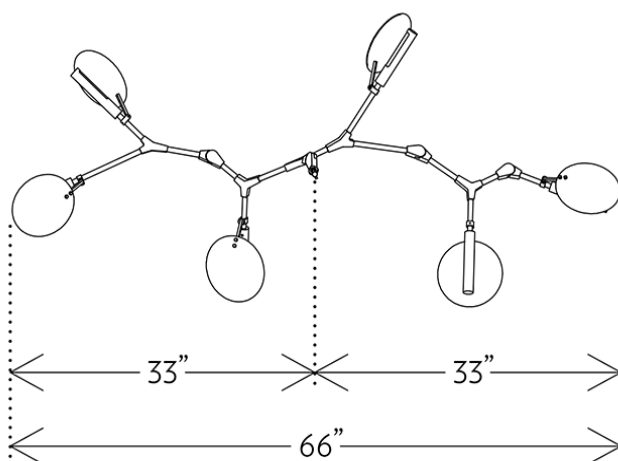

# 6-LIGHT BRANCHING DISC BD.06.02

LINDSEY ADELMAN FOR LINDSEY ADELMAN STUDIO

FRONT

SIDE

TOP

DESIGNER

Lindsey Adelman

MANUFACTURER

Lindsey Adelman Studio

ORIGIN

United States

PRODUCTION

Made to Order

WEIGHT

15 lbs.

CERTIFICATIONS

UL, cUL.

MATERIALS/FINISHES

Machined brass with brushed brass, vintage brass or oil-rubbed bronze finish. Spun brass shades.

DIMENSIONS

Canopy: Dia. 5" x H 1.5"

Fixture: L 66" x W 30" x H 12"

Discs: Dia. 7"

Overall Height: Min: 16", Max: 85.5"

ILLUMINATION

110V/220V: G4 24V 2W, Max 12W, 2700k, LED, dimmable, transformer provided.

SUSPENSION

Includes 36" or 72" stem, adjustable on-site. Longer lengths available upon request