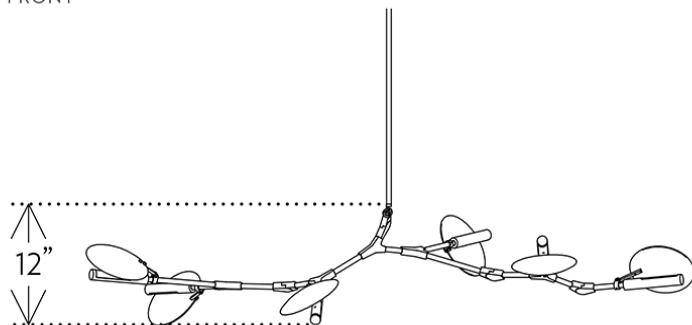

6-LIGHT BRANCHING DISC BD.06.02

LINDSEY ADELMAN FOR LINDSEY ADELMAN STUDIO

FRONT