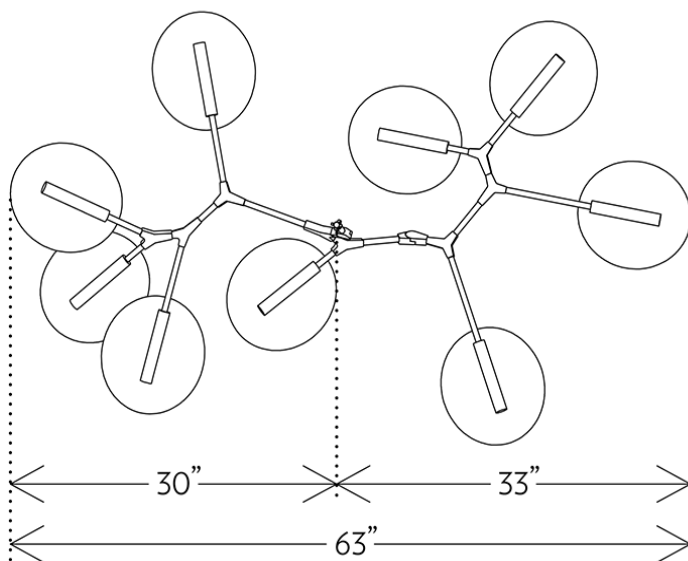

9-LIGHT BRANCHING DISC BD.09.01

LINDSEY ADELMAN FOR LINDSEY ADELMAN STUDIO

9-LIGHT BRANCHING DISC BD.09.01

LINDSEY ADELMAN FOR LINDSEY ADELMAN STUDIO

FRONT

SIDE

TOP

DESIGNER

Lindsey Adelman

MANUFACTURER

Lindsey Adelman Studio

ORIGIN

United States

PRODUCTION

Made to Order

WEIGHT

27lbs

MATERIALS/FINISHES

Machined brass with brushed brass, vintage brass, oil-rubbed bronze or satin nickel finish. Handmade unglazed translucent porcelain shades.

DIMENSIONS

W 63" x D 41" x H 13"

Shades: Dia 10.5" - 11.5"

ILLUMINATION

24v | 2w | 2700k integrated LED, Dimmable, Transformer Provided

SUSPENSION

Includes 36" or 72" stem, adjustable on-site. Longer lengths available upon request

CANOPY

Dia 5" x H 1.5"