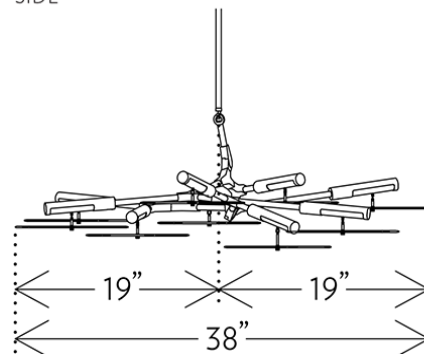

9-LIGHT BRANCHING DISC BD.09.01

LINDSEY ADELMAN FOR LINDSEY ADELMAN STUDIO

SIDE

DESIGNER

Lindsey Adelman

MANUFACTURER

Lindsey Adelman Studio

ORIGIN

United States

PRODUCTION

Made to Order

WEIGHT

27lbs

MATERIALS/FINISHES

Machined brass with brushed brass, vintage brass, oil-rubbed bronze or satin nickel finish. Handmade unglazed translucent porcelain shades.

DIMENSIONS

W 63" x D 41" x H 13"

Shades: Dia 10.5" - 11.5"

ILLUMINATION

24v | 2w | 2700k integrated LED, Dimmable, Transformer Provided

SUSPENSION

Includes 36" or 72" stem, adjustable on-site. Longer lengths available upon request

CANOPY

Dia 5" x H 1.5"