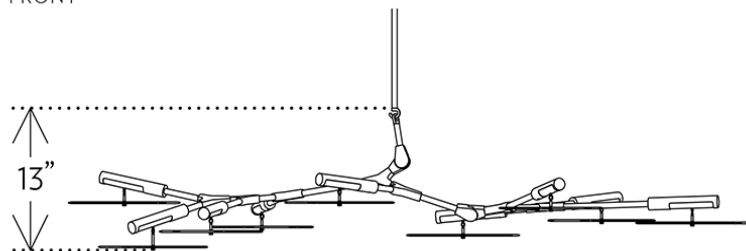

9-LIGHT BRANCHING DISC BD.09.01

LINDSEY ADELMAN FOR LINDSEY ADELMAN STUDIO

9-LIGHT BRANCHING DISC BD.09.01

LINDSEY ADELMAN FOR LINDSEY ADELMAN STUDIO

FRONT

SIDE

TOP

DESIGNER

Lindsey Adelman

MANUFACTURER

Lindsey Adelman Studio

ORIGIN

United States

PRODUCTION

Made to Order

WEIGHT

27lbs

MATERIALS/FINISHES

Machined brass with brushed brass, vintage brass, oil-rubbed bronze or satin nickel finish. Handmade unglazed translucent porcelain shades.

DIMENSIONS

W 63" x D 41" x H 13"

Shades: Dia 10.5" - 11.5"

ILLUMINATION

24v | 2w | 2700k integrated LED, Dimmable, Transformer Provided

SUSPENSION

Includes 36" or 72" stem, adjustable on-site. Longer lengths available upon request

CANOPY

Dia 5" x H 1.5"