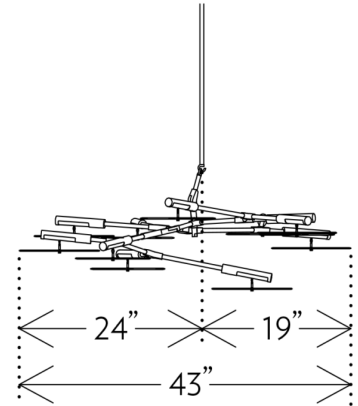

11-LIGHT BRANCHING DISC BD.11.01

LINDSEY ADELMAN FOR LINDSEY ADELMAN STUDIO

11-LIGHT BRANCHING DISC BD.11.01

LINDSEY ADELMAN FOR LINDSEY ADELMAN STUDIO

FRONT

SIDE

TOP

DESIGNER

33 lbs.

CERTIFICATIONS

UL, cUL.

MATERIALS/FINISHES

Machined brass with brushed brass, oil-rubbed bronze, vintage brass or satin nickel finish. Handmade unglazed translucent porcelain shades.

DIMENSIONS

Canopy: Dia. 5" x H 1.5"

Fixture: L 97" x W 43" x H 16"

Discs: Dia. 10.5" - 11.5"

Overall Height: Min: 20", Max: 89.5"

ILLUMINATION

110V/220V: G4 24V 2W, Max 22W, 2700k, LED, dimmable, transformer provided.

SUSPENSION

Includes 36" or 72" stem, adjustable on-site. Longer lengths available upon request.