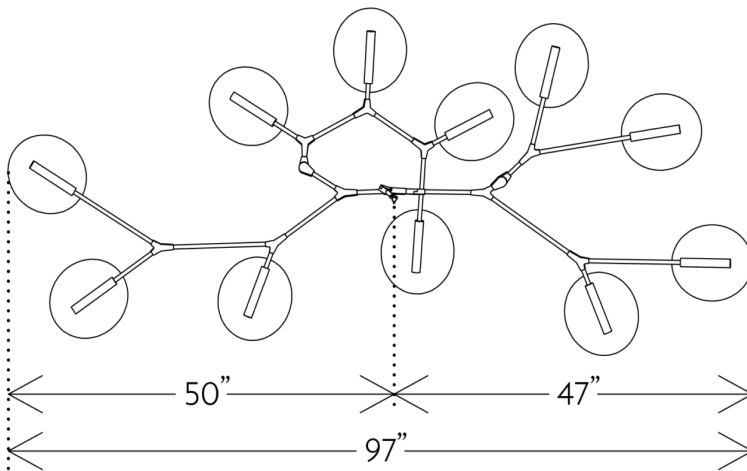

11-LIGHT BRANCHING DISC BD.11.01

LINDSEY ADELMAN FOR LINDSEY ADELMAN STUDIO

11-LIGHT BRANCHING DISC BD.11.01

LINDSEY ADELMAN FOR LINDSEY ADELMAN STUDIO

FRONT

SIDE

TOP

DESIGNER

Lindsey Adelman

MANUFACTURER

Lindsey Adelman Studio

ORIGIN

United States

PRODUCTION

Made to Order

WEIGHT

33 lbs.

CERTIFICATIONS

UL, cUL.

MATERIALS/FINISHES

Machined brass with brushed brass, oil-rubbed bronze, vintage brass or satin nickel finish. Handmade unglazed translucent porcelain shades.

DIMENSIONS

Canopy: Dia. 5" x H 1.5"

Fixture: L 97" x W 43" x H 16"

Discs: Dia. 10.5" - 11.5"

Overall Height: Min: 20", Max: 89.5"

ILLUMINATION

110V/220V: G4 24V 2W, Max 22W, 2700k, LED, dimmable, transformer provided.

SUSPENSION

Includes 36" or 72" stem, adjustable on-site. Longer lengths available upon request.