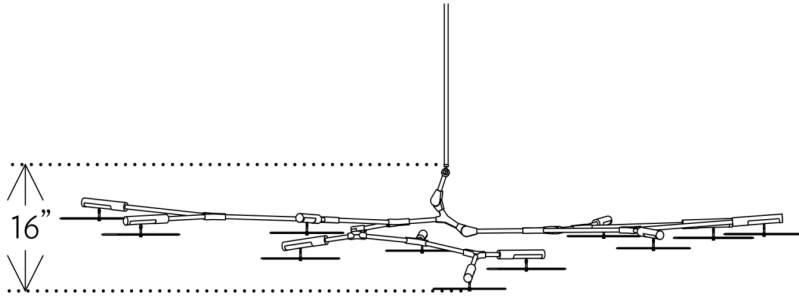

11-LIGHT BRANCHING DISC BD.11.01

LINDSEY ADELMAN FOR LINDSEY ADELMAN STUDIO

11-LIGHT BRANCHING DISC BD.11.01

LINDSEY ADELMAN FOR LINDSEY ADELMAN STUDIO

FRONT

SIDE

TOP

DESIGNER

Lindsey Adelman

MANUFACTURER

Lindsey Adelman Studio

ORIGIN

United States

PRODUCTION

Made to Order

WEIGHT

33 lbs.

CERTIFICATIONS

UL, cUL.

MATERIALS/FINISHES

Machined brass with brushed brass, oil-rubbed bronze, vintage brass or satin nickel finish. Handmade unglazed translucent porcelain shades.

DIMENSIONS

Canopy: Dia. 5" x H 1.5"

Fixture: L 97" x W 43" x H 16"

Discs: Dia. 10.5" - 11.5"

Overall Height: Min: 20", Max: 89.5"

ILLUMINATION

110V/220V: G4 24V 2W, Max 22W, 2700k, LED, dimmable, transformer provided.

SUSPENSION

Includes 36" or 72" stem, adjustable on-site. Longer lengths available upon request.