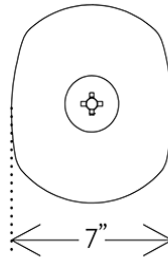

# BRANCHING PENDANT BP.01.01

LINDSEY ADELMAN

FRONT

SIDE

TOP

DESIGNER

Lindsey Adelman

ORIGIN

W 7" x D 9" x H 11"

Globe: Dia 9"

ILLUMINATION

120V: Quad Loop Edison, e26, 60w.

220/230V: Quad Loop Edison, e27, 60w.

SUSPENSION

Includes 36" or 72" stem, adjustable on-site. Longer lengths available upon request.

CANOPY

Dia 5" x H .25" in matching finish.