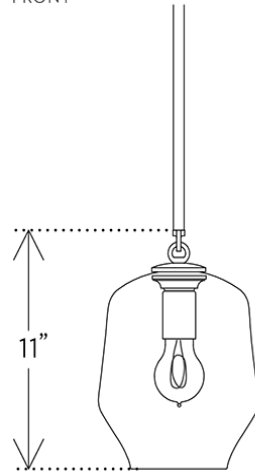

SMALL BUBBLE PENDANT BP.01.01

LINDSEY ADELMAN FOR LINDSEY ADELMAN STUDIO

SMALL BUBBLE PENDANT BP.01.01

LINDSEY ADELMAN FOR LINDSEY ADELMAN STUDIO

FRONT

SIDE

TOP

DESIGNER
Lindsey Adelman

DIMENSIONS

Canopy: Dia. 5" x H .25"
Fixture: L 7" x W 9" x H 11"
Overall Height: Min: 13", Max: 83.25"

ILLUMINATION

110V: E26, 6W, Max 60W, 2500K, dimmable LED.
220V: E26, 6W, Max 60W, 2500K, dimmable LED.