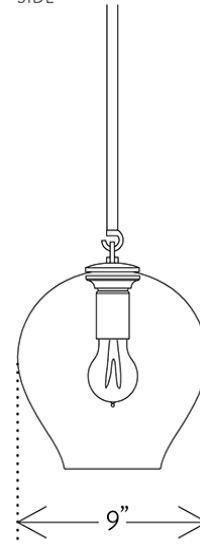

# BRANCHING PENDANT BP.01.01

LINDSEY ADELMAN

FRONT

SIDE

TOP

DESIGNER

Lindsey Adelman

ORIGIN

United States

PRODUCTION

Made to Order

WEIGHT

4lbs

MATERIALS/FINISHES

Machined brass with brushed brass, oil-rubbed bronze, vintage brass or satin nickel finish. Clear, grey or white glass.

DIMENSIONS

W 7" x D 9" x H 11"

Globe: Dia 9"

ILLUMINATION

120V: Quad Loop Edison, e26, 60w.

220/230V: Quad Loop Edison, e27, 60w.

SUSPENSION

Includes 36" or 72" stem, adjustable on-site. Longer lengths available upon request.

CANOPY

Dia 5" x H .25" in matching finish.