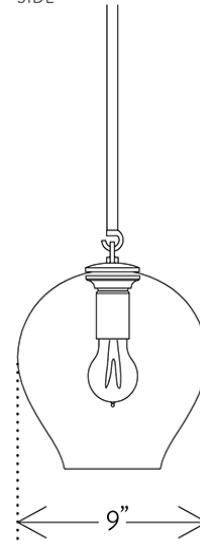

SMALL BUBBLE PENDANT BP.01.01

LINDSEY ADELMAN FOR LINDSEY ADELMAN STUDIO

SMALL BUBBLE PENDANT BP.01.01

LINDSEY ADELMAN FOR LINDSEY ADELMAN STUDIO

FRONT

SIDE

TOP

DESIGNER
Lindsey Adelman

MANUFACTURER
Lindsey Adelman Studio

ORIGIN
United States

PRODUCTION
Made to Order

WEIGHT
4 lbs.

CERTIFICATIONS
UL, cUL, CE, CB.

MATERIALS/FINISHES

Machined brass with brushed brass, oil-rubbed bronze, vintage brass or satin nickel finish. Clear, grey or white glass.

DIMENSIONS

Canopy: Dia. 5" x H .25"
Fixture: L 7" x W 9" x H 11"
Overall Height: Min: 13", Max: 83.25"

ILLUMINATION

110V: E26, 6W, Max 60W, 2500K, dimmable LED.
220V: E26, 6W, Max 60W, 2500K, dimmable LED.

SUSPENSION

Includes 36" or 72" stem, adjustable on-site. Longer lengths available upon request.