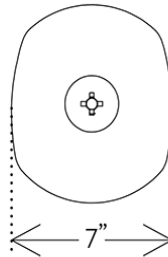

SMALL BUBBLE PENDANT BP.01.01

LINDSEY ADELMAN FOR LINDSEY ADELMAN STUDIO

SMALL BUBBLE PENDANT BP.01.01

LINDSEY ADELMAN FOR LINDSEY ADELMAN STUDIO

FRONT

SIDE

TOP

DESIGNER
Lindsey Adelman

DIMENSIONS

Canopy: Dia. 5" x H .25"
Fixture: L 7" x W 9" x H 11"
Overall Height: Min: 13", Max: 83.25"

ILLUMINATION

110V: E26, 6W, Max 60W, 2500K, dimmable LED.
220V: E26, 6W, Max 60W, 2500K, dimmable LED.