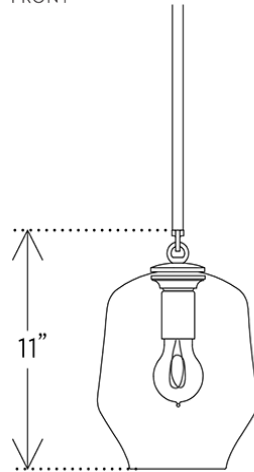

BRANCHING PENDANT BP.01.01

LINDSEY ADELMAN

FRONT