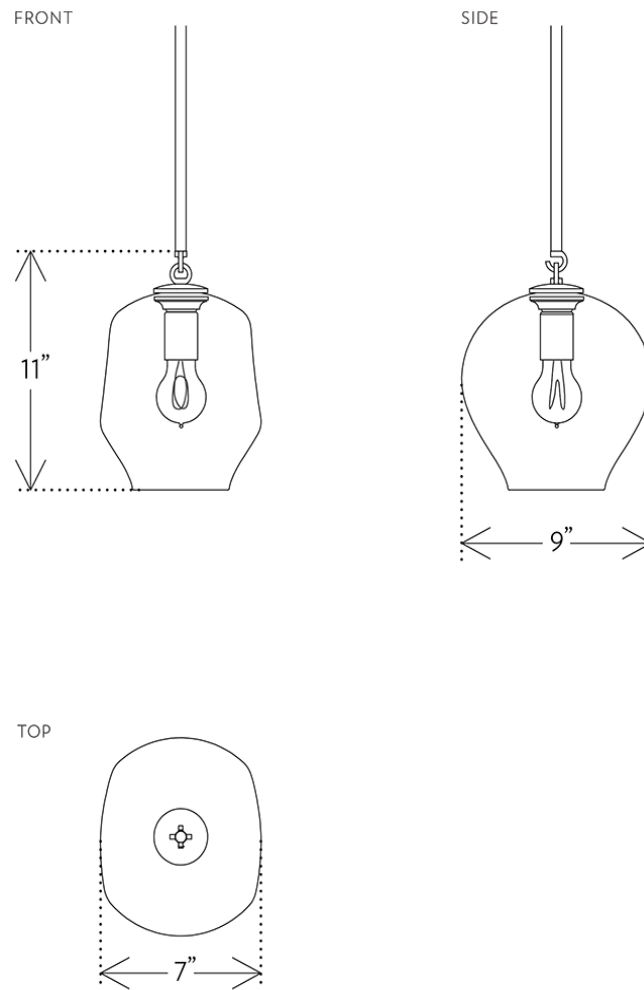

SMALL BUBBLE PENDANT BP.01.01

LINDSEY ADELMAN FOR LINDSEY ADELMAN STUDIO

DESIGNER
Lindsey Adelman

MANUFACTURER
Lindsey Adelman Studio

ORIGIN
United States

PRODUCTION
Made to Order

WEIGHT
4lbs

MATERIALS/FINISHES
Machined brass with brushed brass, oil-rubbed bronze, vintage brass or satin nickel finish. Clear, grey or white glass.

DIMENSIONS
W 7" x D 9" x H 11"
Globe: Dia 9"

ILLUMINATION
120V: Quad Loop Edison, e26, 60w.
220/230V: Quad Loop Edison, e27, 60w.

SUSPENSION
Includes 36" or 72" stem, adjustable on-site. Longer lengths available upon request.

CANOPY
Dia 5" x H .25" in matching finish.