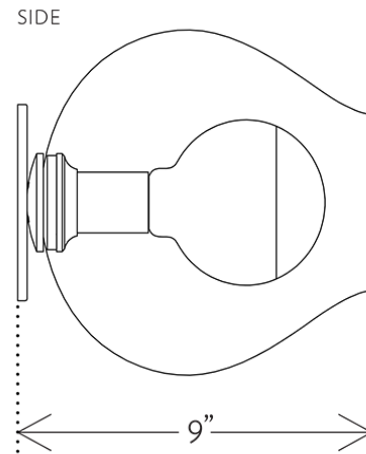

BUBBLE SCONCE SC.01.06

LINDSEY ADELMAN FOR LINDSEY ADELMAN STUDIO

BUBBLE SCONCE SC.01.06

LINDSEY ADELMAN FOR LINDSEY ADELMAN STUDIO

DESIGNER
Lindsey Adelman

MANUFACTURER
Lindsey Adelman Studio

ORIGIN
United States

DIMENSIONS

W 7" x D 9" x H 9"

Globe: Dia 9"

ILLUMINATION

110V: E26, G80 Globe, 4W, 2700K. Half-Gold LED, Dimmable

110V: E26, G80 Globe, 4W, 2700K. Half-Chrome LED, Dimmable (With Nickel Finish)

220V: E26, G80 Globe, 4W, 2700K. Half-Gold LED, Dimmable

220V: E27, G80 Globe, 4W, 2700K. Half-Chrome LED, Dimmable (With Nickel Finish)

110V North America 2-prong, 220V C-type, other plugs available by request.

BACKPLATE

Dia 5" x H .25"