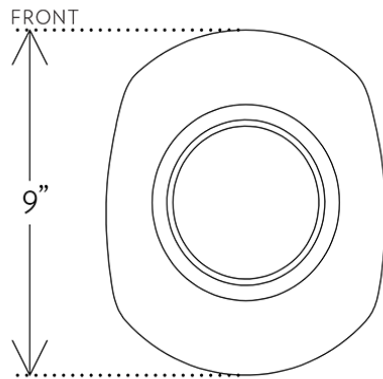

BUBBLE SCONCE SC.01.06

LINDSEY ADELMAN FOR LINDSEY ADELMAN STUDIO

DESIGNER
Lindsey Adelman

MANUFACTURER
Lindsey Adelman Studio

ORIGIN
United States

PRODUCTION
Made to Order

WEIGHT
4lbs

CERTIFICATIONS
UL, cUL (120V), CE, CB (240V)

MATERIALS/FINISHES

Machined brass with brushed brass, oil-rubbed bronze, vintage brass or satin nickel finish. Clear, grey or white glass.

DIMENSIONS

W 7" x D 9" x H 9"

Globe: Dia 9"

ILLUMINATION

110V: E26, G80 Globe, 4W, 2700K. Half-Gold LED, Dimmable

110V: E26, G80 Globe, 4W, 2700K. Half-Chrome LED, Dimmable (With Nickel Finish)

220V: E26, G80 Globe, 4W, 2700K. Half-Gold LED, Dimmable

220V: E27, G80 Globe, 4W, 2700K. Half-Chrome LED, Dimmable (With Nickel Finish)

110V North America 2-prong, 220V C-type, other plugs available by request.

BACKPLATE

Dia 5" x H .25"