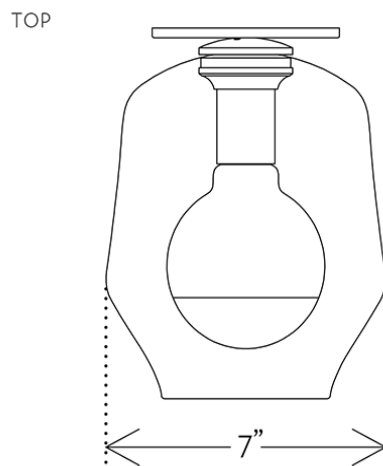

BUBBLE SCONCE SC.01.06

LINDSEY ADELMAN FOR LINDSEY ADELMAN STUDIO

DESIGNER
Lindsey Adelman

MANUFACTURER
Lindsey Adelman Studio

ORIGIN
United States

PRODUCTION
Made to Order

WEIGHT
4lbs

CERTIFICATIONS
UL, cUL (120V), CE, CB (240V)

MATERIALS/FINISHES

Machined brass with brushed brass, oil-rubbed bronze, vintage brass or satin nickel finish. Clear, grey or white glass.

DIMENSIONS

W 7" x D 9" x H 9"

Globe: Dia 9"

ILLUMINATION

110V: E26, G80 Globe, 4W, 2700K. Half-Gold LED, Dimmable

110V: E26, G80 Globe, 4W, 2700K. Half-Chrome LED, Dimmable (With Nickel Finish)

220V: E26, G80 Globe, 4W, 2700K. Half-Gold LED, Dimmable

220V: E27, G80 Globe, 4W, 2700K. Half-Chrome LED, Dimmable (With Nickel Finish)

110V North America 2-prong, 220V C-type, other plugs available by request.

BACKPLATE

Dia 5" x H .25"