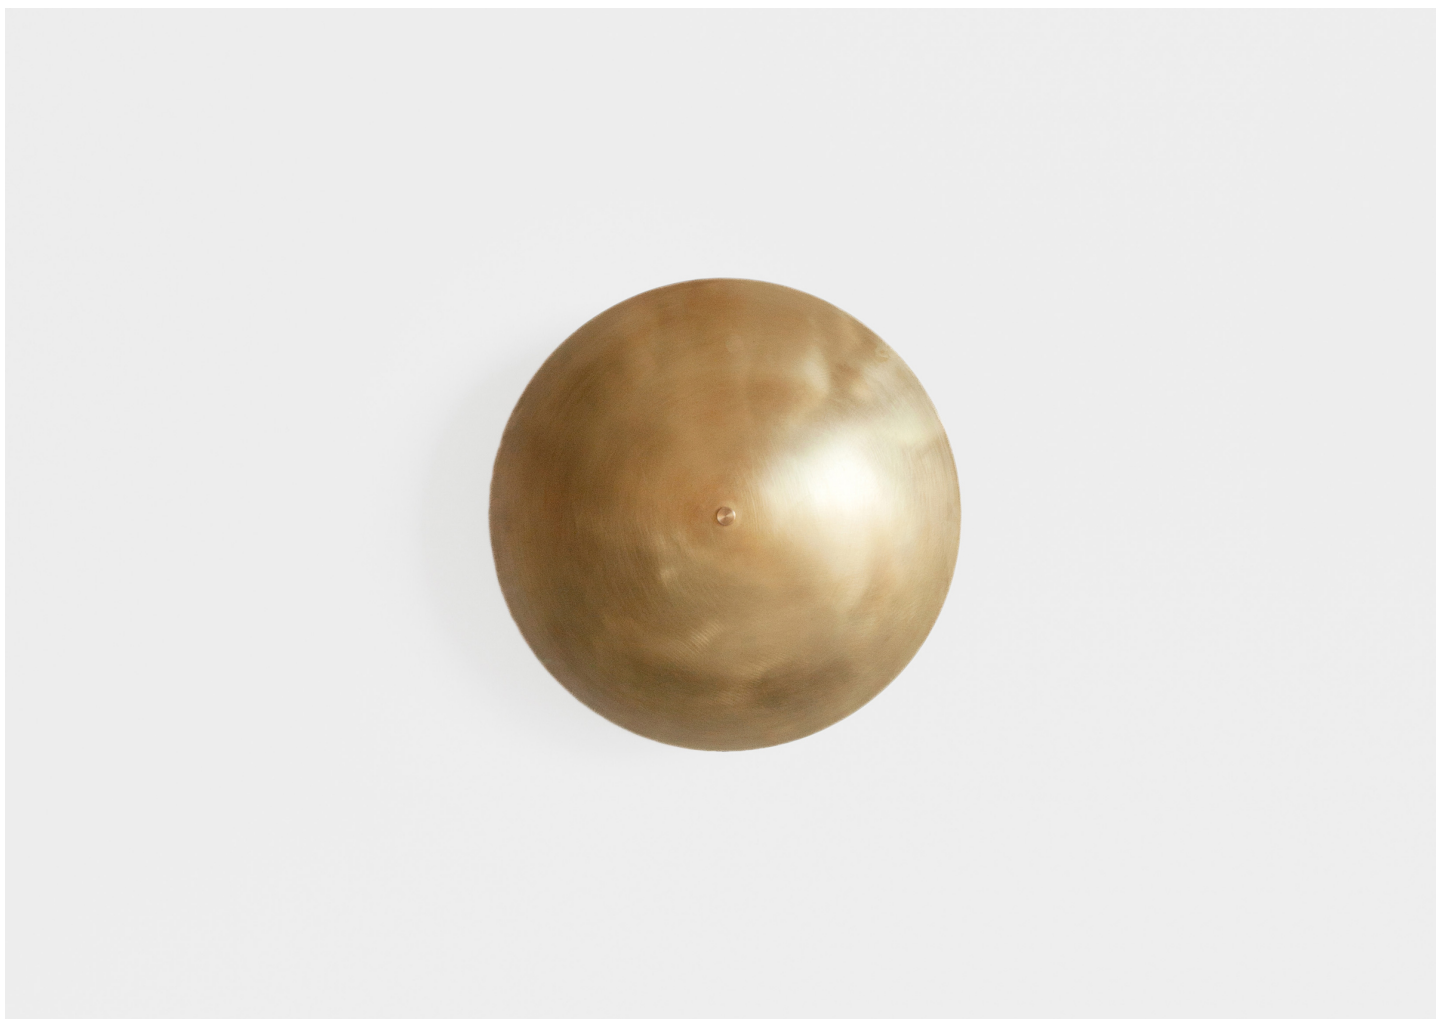

PRIVATE: BRASS ARUNDEL SURFACE MOUNT

IN COMMON WITH

MANUFACTURER

In Common With

ORIGIN

United States

PRODUCTION

Made to Order

DATE

2018

CERTIFICATIONS

UL, ETL Listed, Damp Rated.

MATERIALS

Brass.

DIMENSIONS

Canopy: Dia. 4.9"

Fixture: Dia. 13" x D 5.6"

ILLUMINATION

110V: E12, 4W, 220 lm, 2700-3000 K, Max 30W, Dimmable.