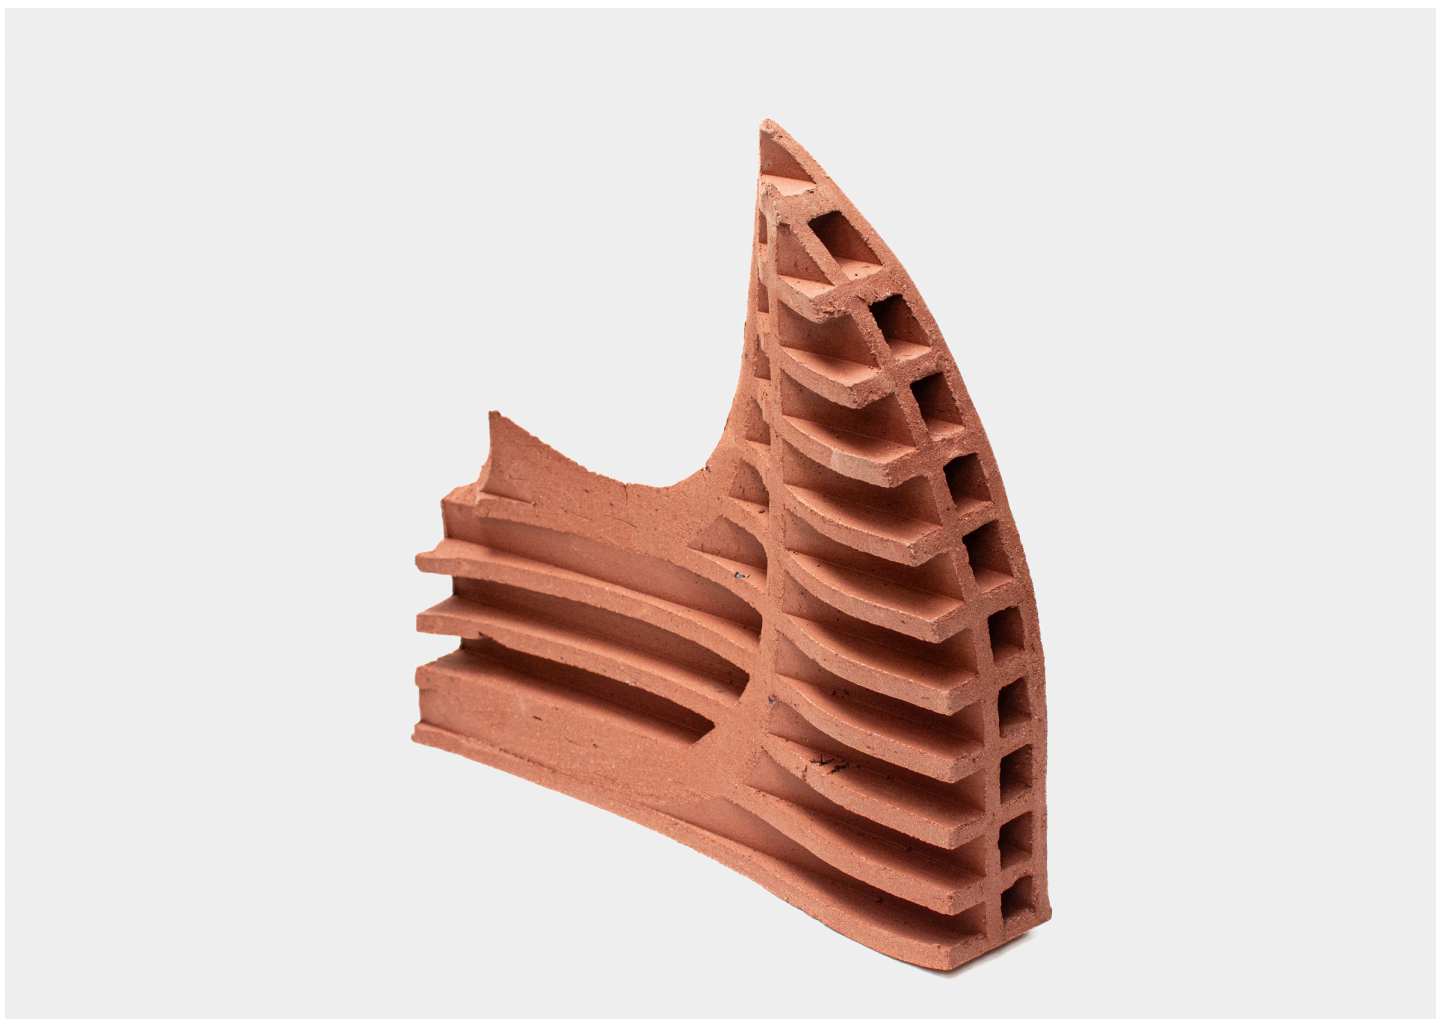

BRICK SCULPTURE 8

FLORIS WUBBEN

DESIGNER
Floris Wubben

ORIGIN
The Netherlands

PRODUCTION
One of a Kind

DATE
2024

DISCLAIMER
Due to the handmade nature of each item, dimensions may vary slightly

MATERIALS
Ceramic

DIMENSIONS
W 15" x D 2.75" x H 14"