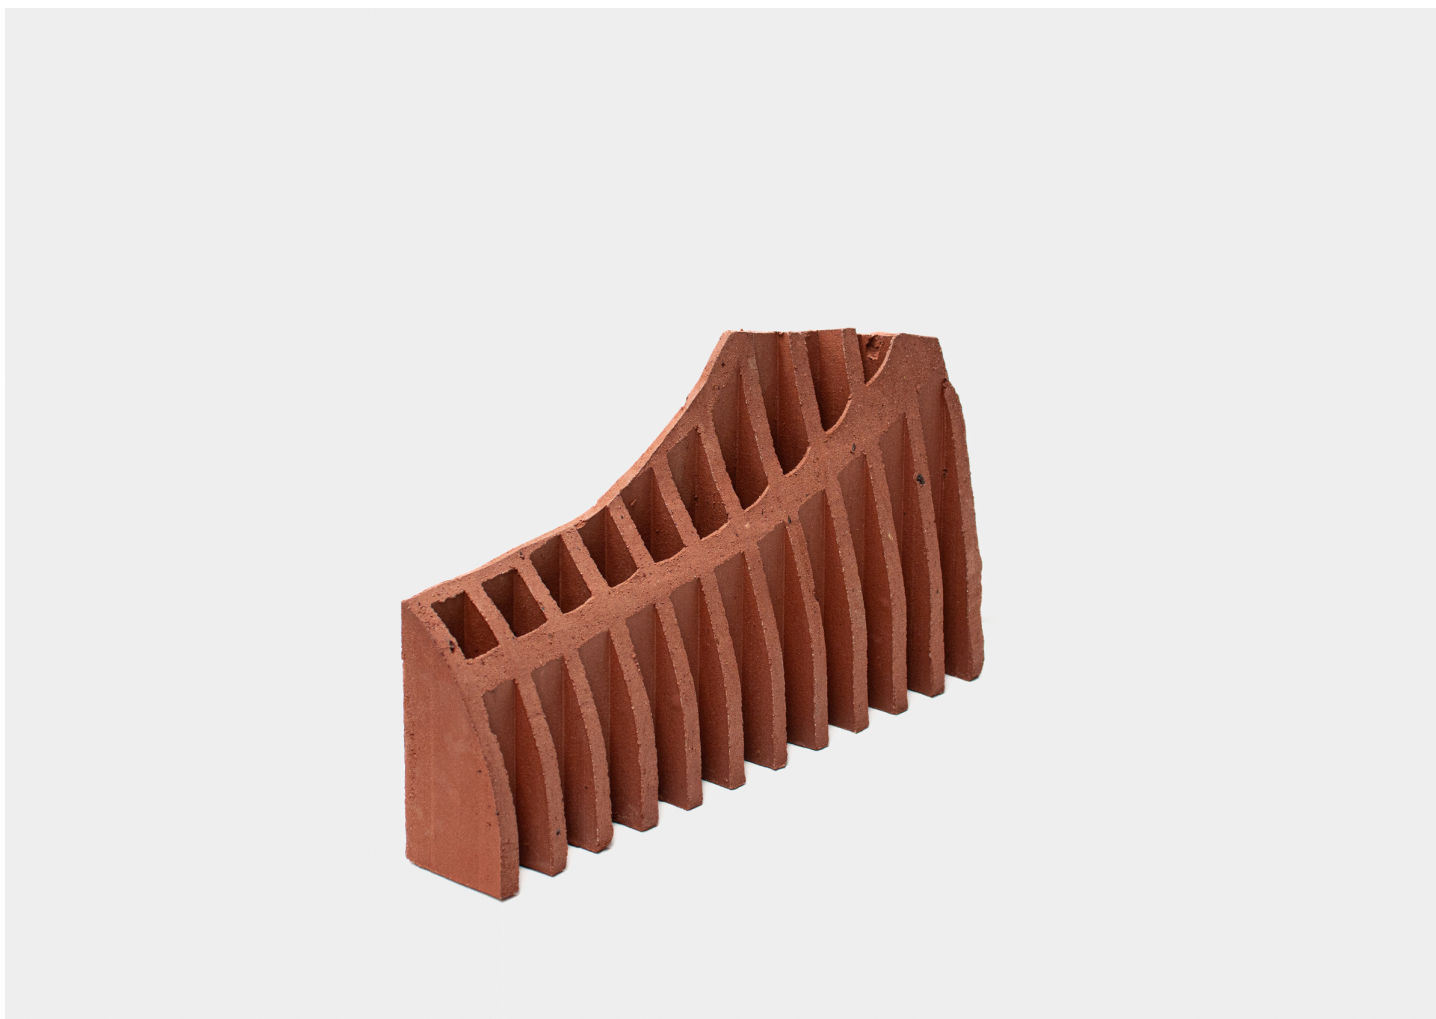

BRICK SCULPTURE 9

FLORIS WUBBEN

DESIGNER
Floris Wubben

ORIGIN
The Netherlands

PRODUCTION
One of a Kind

DATE
2024

DISCLAIMER
Due to the handmade nature of each item, dimensions may vary slightly.

MATERIALS
Ceramic.

DIMENSIONS
W 15.75" x D 3" x H 9"