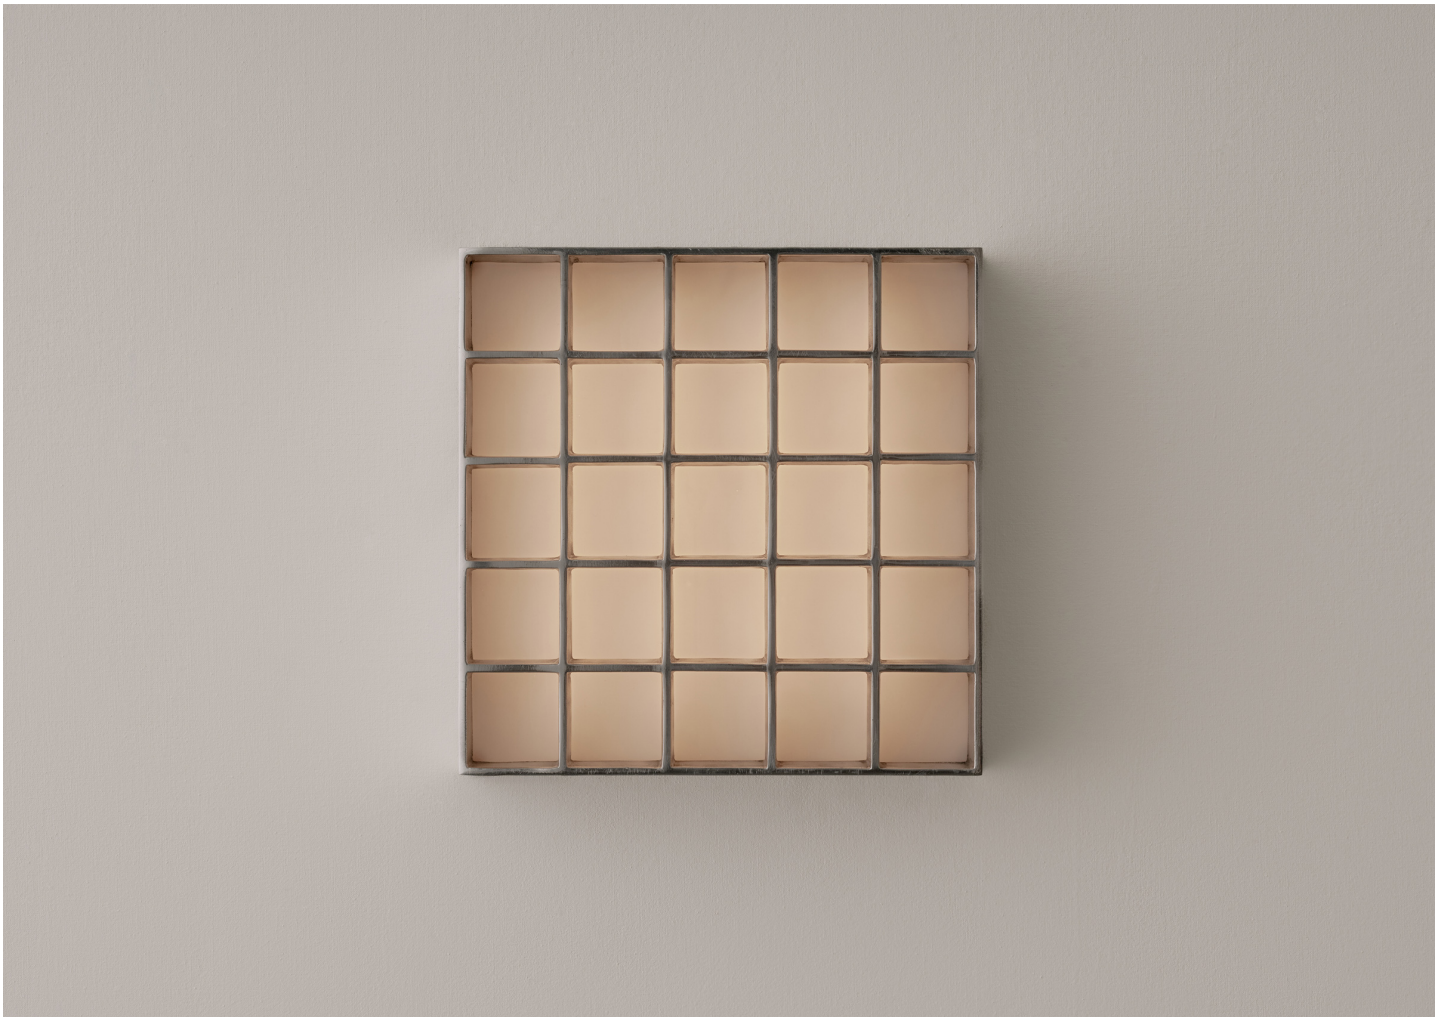

BRUCE

VOLKER HAUG & FLACK STUDIO

DESIGNER
Volker Haug & Flack Studio

ORIGIN
Australia

PRODUCTION
Made to Order

CERTIFICATIONS
UL Listing available for an additional fee.

DISCLAIMER
Each hand finished brass surface is unique and variations may occur.

MATERIALS
Semi-polished Cast Brass or Cast Aluminum.

DIMENSIONS
W 9.5" x D 2.7" x H 9.5"

ILLUMINATION
120V/240V: 12V LED PCB - 14W - 2700K - 2000lm - Dimmable.