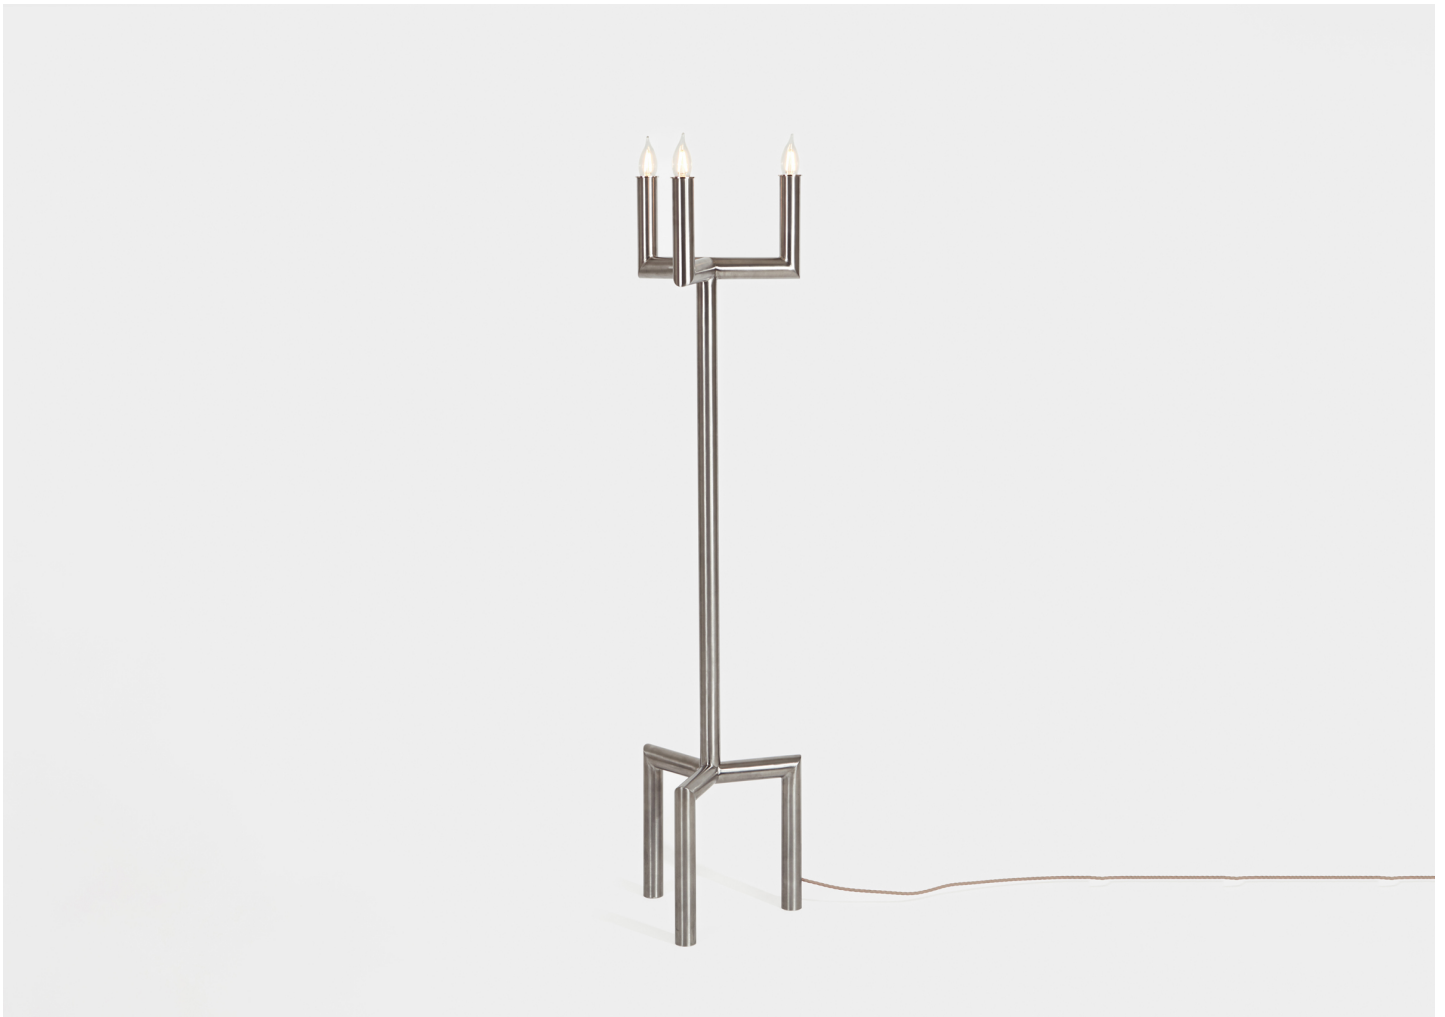

CANDLE FLOOR LAMP

BLUE GREEN WORKS

MANUFACTURER
Blue Green Works

PRODUCTION
Made to Order

CERTIFICATIONS
UL.

MATERIALS
Stainless Steel or Blue Powder Coat finish.

DIMENSIONS
Dia. 16" x H 53.3"

ILLUMINATION
120V: E12 LED - 3 Watts. Dimmable.