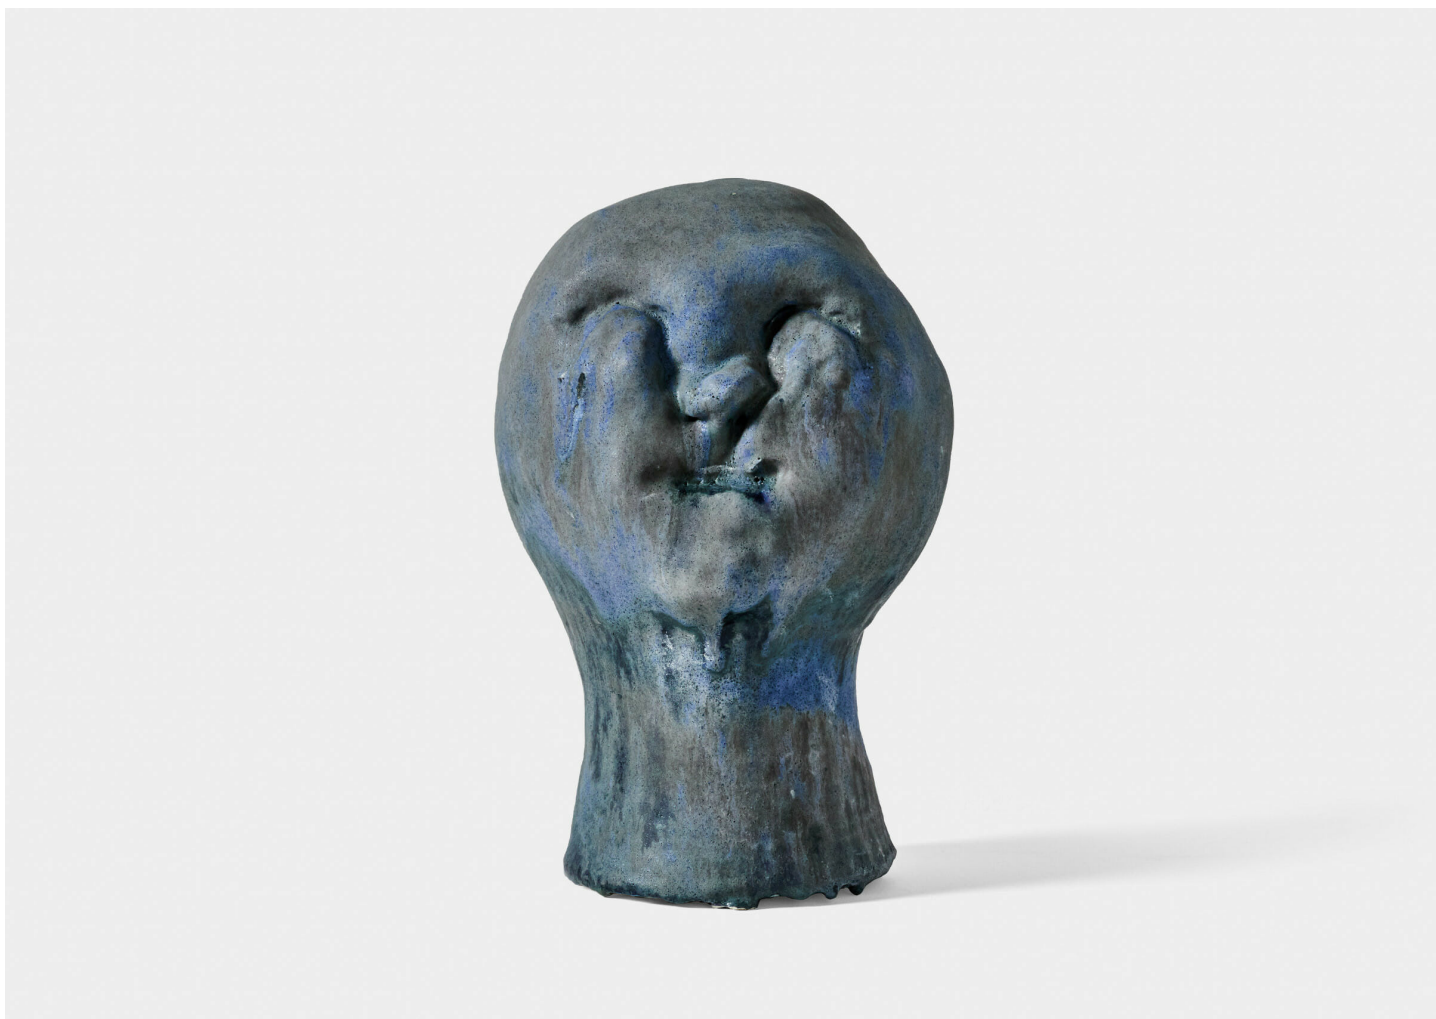

CAP LA 478

APPARATU

DESIGNER
Apparatu

ORIGIN
Spain

PRODUCTION
One of a Kind

DATE
2019

MATERIALS
Glazed stoneware.

DIMENSIONS
Dia. 10" x H 14.5"