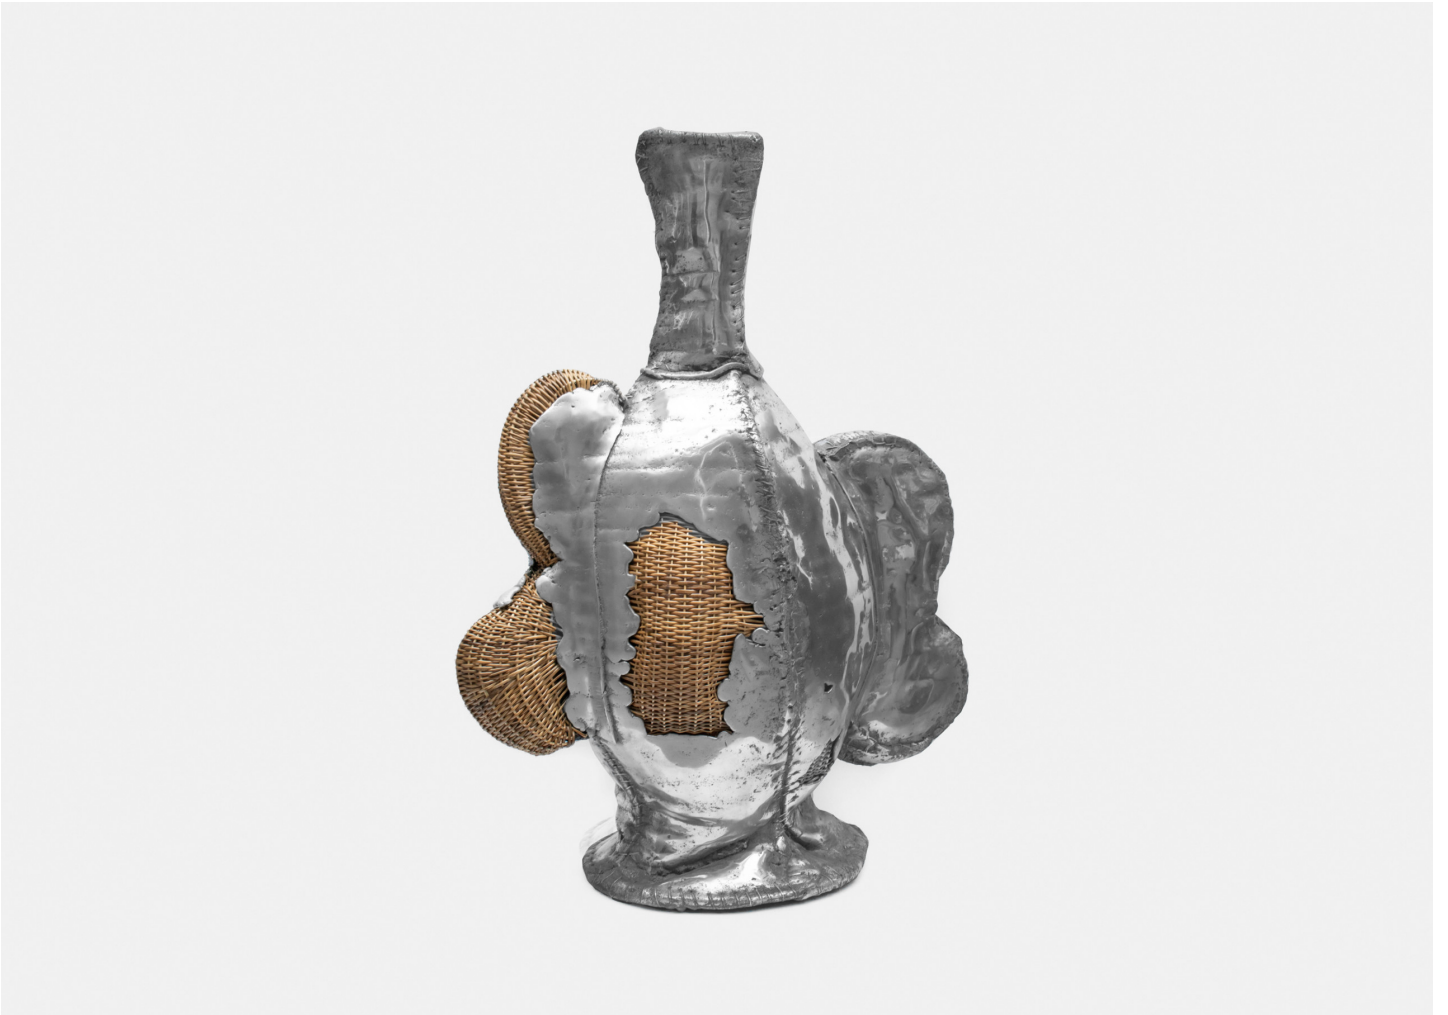

CAPULLO
CHRIS WOLSTON

CAPULLO

CHRIS WOLSTON

DESIGNER

Chris Wolston

ORIGIN

Colombia

PRODUCTION

One of a Kind

DATE

2021

MATERIALS

Sand-casted aluminum and 100% Colombian Mimbres (Wicker).

DIMENSIONS

L 15.75" x W 29.5" x H 39.5"