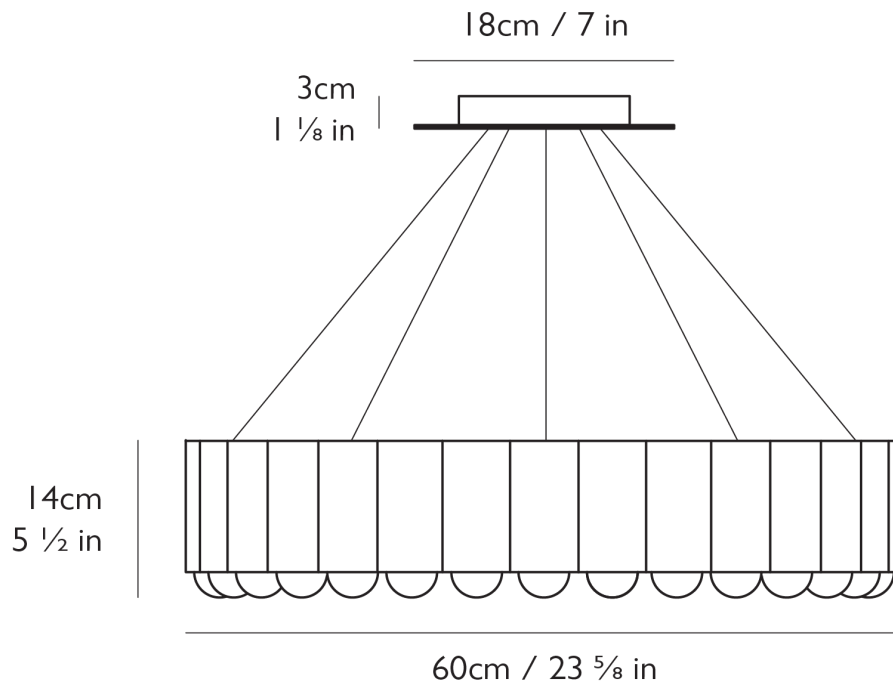

CAROUSEL CHANDELIER

LEE BROOM

DESIGNER

Lee Broom

ORIGIN

United Kingdom

PRODUCTION

Made to Order

DATE

2012

WEIGHT

30 lbs.

CERTIFICATIONS

UL, cUL (110-130V). CE, CB (220-240V).

MATERIALS

Glass and steel, available in Polished Gunmetal, Polished Gold, Polished Chrome, or Matte Black Finish.

DIMENSIONS

Canopy: Dia. 7" x H 1.1"

Fixture: Dia. 23.6" x H 5.5"

Overall Height: Custom rod length made to order. (Min: 21.6", Max: 110.2").

ILLUMINATION

110-130V or 220-240V: 30 x 2W LED bulbs supplied, E26/E27, 1050lm, 2700K, CRI 80, 10000 bulb life hours, TRIAC Dimming.

SUSPENSION

Please specify drop length measured from the ceiling to bottom of fitting at time of order. Min: 21.6", Max: 110.2".