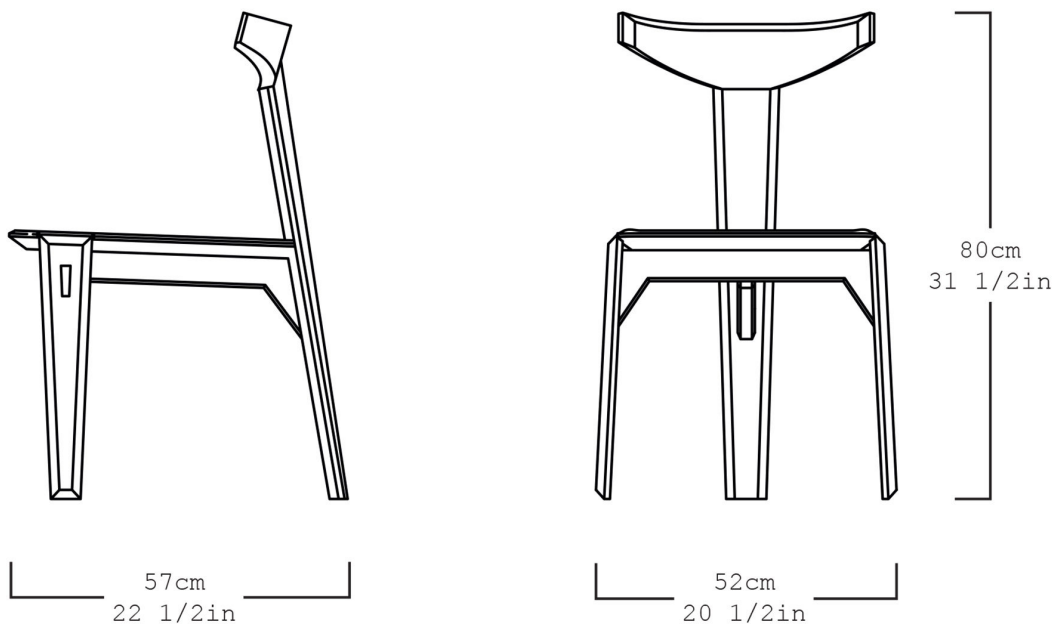

CENIZA CHAIR

EWE STUDIO

CENIZA CHAIR

EWE STUDIO

MANUFACTURER
EWE Studio

ORIGIN
Mexico

PRODUCTION
Made to Order

WEIGHT
8lbs

MATERIALS
Burnt white oak and black leather.

DIMENSIONS
L 22.5" x W 20.5" x H 31.5"