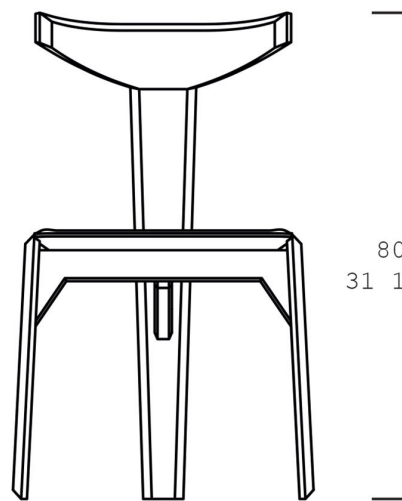

CENIZA CHAIR

EWE STUDIO

CENIZA CHAIR

EWE STUDIO

57cm
22 1/2in

80cm
31 1/2in

52cm
20 1/2in

MANUFACTURER
EWE Studio

ORIGIN
Mexico

PRODUCTION
Made to Order

WEIGHT
8lbs

MATERIALS
Burnt white oak and black leather.

DIMENSIONS
L 22.5" x W 20.5" x H 31.5"